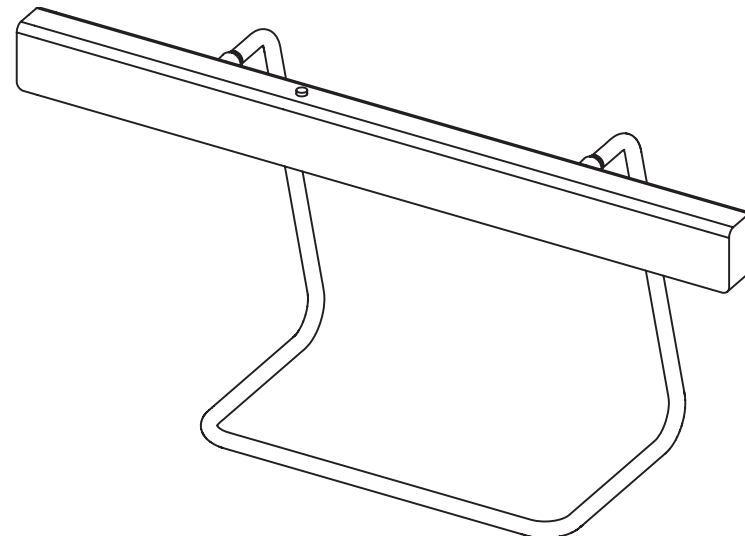

ANOUR | COPENHAGEN

THE T MODEL 50 cm

SERIES
A_Light

PRODUCT
T Model

LEAD TIME
4-6 weeks

WEIGHT
3 kg*

PACKAGE WEIGHT
4,5 kg*

*Approximate values

CORD
2 m textile covered
(longer available)

DIMMER COMPATIBILITY
Touch dimmer (STANDARD)

CERTIFICATIONS
CE (230V)

MATERIALS
Brass

120 V Illumination
LED
Wattage: 20 Watts
Lumens: 1185 Lumens
Color Temperature: 2700
CRI: +93
Life Hours: 50,000