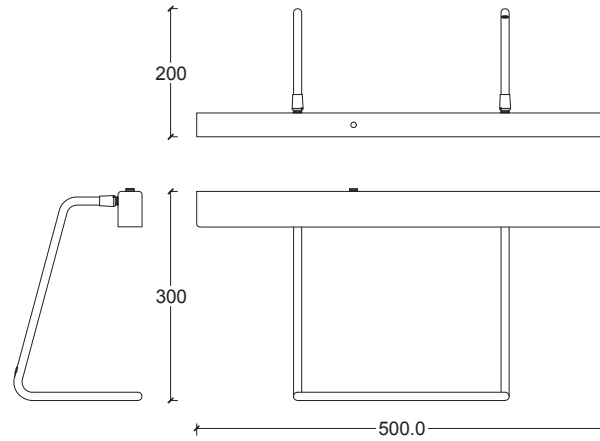

ANOUR | COPENHAGEN

THE T MODEL 50 cm

SERIES
A_Light

PRODUCT
T Model

LEAD TIME
4-6 weeks

WEIGHT
3 kg*

PACKAGE WEIGHT
4,5 kg*

*Approximate values

CORD
2 m textile covered
(longer available)

DIMMER COMPATIBILITY
Touch dimmer (STANDARD)

CERTIFICATIONS
CE (230V)

MATERIALS
Brass

120 V Illumination
LED
Wattage: 20 Watts
Lumens: 1185 Lumens
Color Temperature: 2700
CRI: +93
Life Hours: 50,000