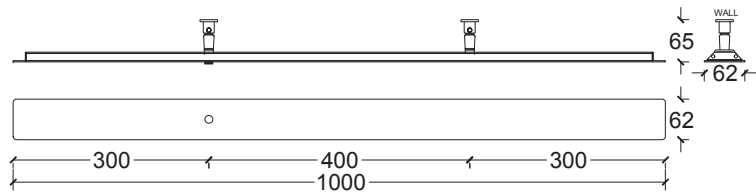

240V
LED
Wattage: 10 Watts
Lumens: 600 Lumens
Color Temperature: 2700
CRI: +93
Life Hours: 50,000

ANOUR | COPENHAGEN

DIVAR
100 cm

SERIES
Divar

PRODUCT
100

LEAD TIME
4-6 weeks

WEIGHT
2,2 kg*

PACKAGE WEIGHT
3,1 kg*

240V
LED
Wattage: 20 Watts
Lumens: 1345 Lumens
Color Temperature: 2700
CRI: +93
Life Hours: 50,000

ANOUR | COPENHAGEN

DIVAR
150 cm

SERIES
Divar

PRODUCT
150

LEAD TIME
4-6 weeks

WEIGHT
3,3 kg*

PACKAGE WEIGHT
4,4 kg*