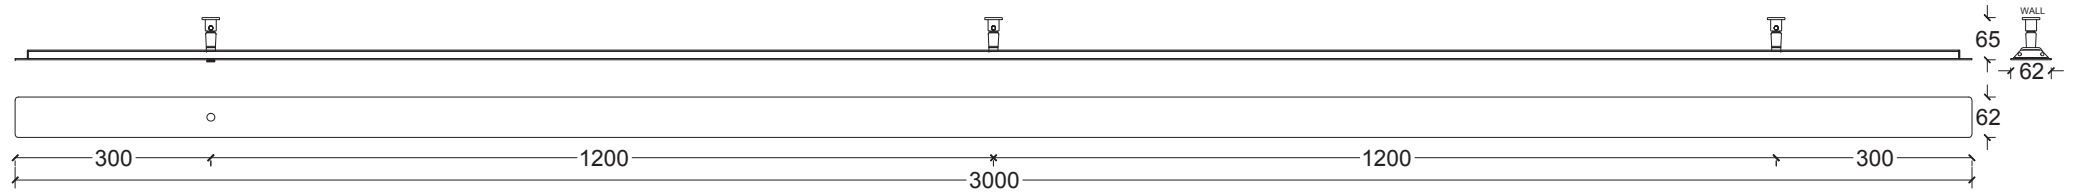

ANOUR | COPENHAGEN

DIVAR
300 cm

SERIES
Divar

PRODUCT
300

LEAD TIME
4-6 weeks

WEIGHT
6,2 kg*

PACKAGE WEIGHT
8,6 kg*

*Approximate values

CORD
2.4 m braided cord

DIMMER COMPATIBILITY
Touch dimmer (STANDARD)
Available for DALI or 0-10Volt

CERTIFICATIONS
CE (230V)

MATERIALS
Copper, Brass