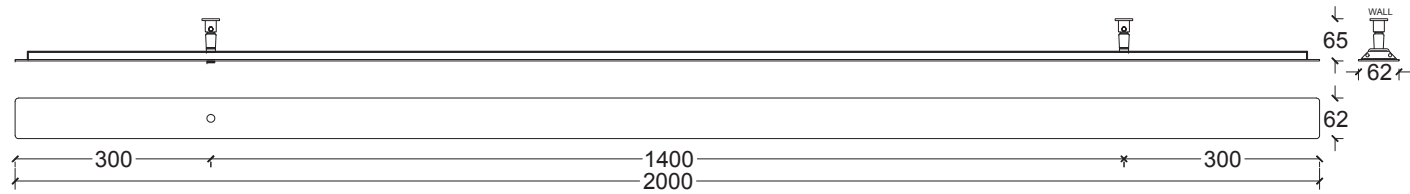

ANOUR | COPENHAGEN

DIVAR
200 cm

SERIES

Divar

PRODUCT

200

LEAD TIME

4-6 weeks

WEIGHT

4,2 kg*

PACKAGE WEIGHT

5,7 kg*

*Approximate values

CORD

2.4 m braided cord

DIMMER COMPATIBILITY

Touch dimmer (STANDARD)
Available for DALI or 0-10Volt

CERTIFICATIONS

CE (230V)