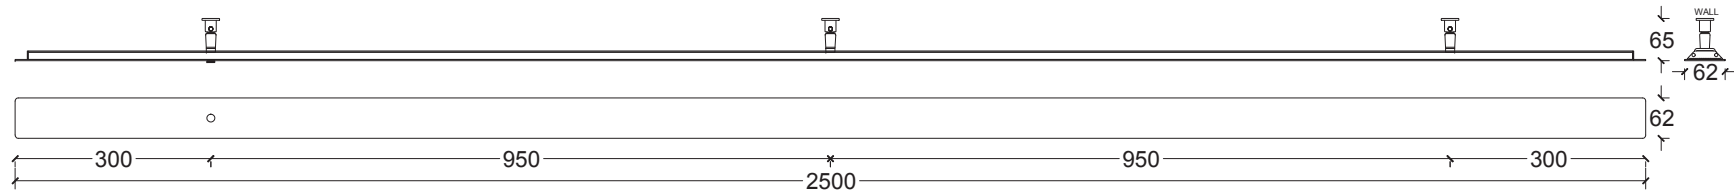

Lumens: 2760 Lumens

Color Temperature: 2700

CRI: +93

Life Hours: 50,000

ANOUR | COPENHAGEN

DIVAR
250 cm

SERIES
Divar

PRODUCT
250