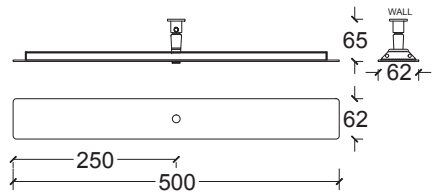

ANOUR | COPENHAGEN

DIVAR
50 cm

SERIES
Divar

PRODUCT
50

LEAD TIME
4-6 weeks

WEIGHT
1,2 kg*

PACKAGE WEIGHT
1,8 kg*

*Approximate values

CORD
2.4 m braided cord

DIMMER COMPATIBILITY
Touch dimmer (STANDARD)
Available for DALI or 0-10Volt

CERTIFICATIONS
CE (230V)

MATERIALS
Copper, Brass