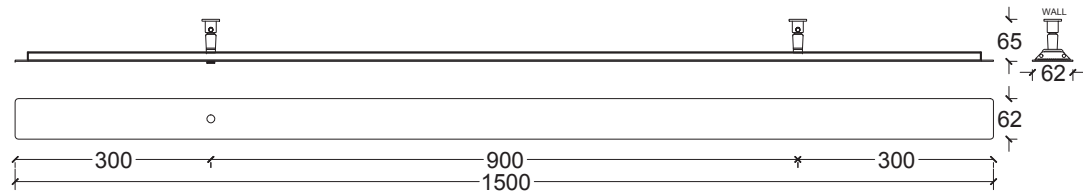

240V
LED
Wattage: 10 Watts
Lumens: 600 Lumens
Color Temperature: 2700
CRI: +93
Life Hours: 50,000

ANOUR | COPENHAGEN

DIVAR
100 cm

SERIES
Divar

PRODUCT
100

LEAD TIME
4-6 weeks

WEIGHT
2,2 kg*

PACKAGE WEIGHT
3,1 kg*

240V
LED
Wattage: 20 Watts
Lumens: 1345 Lumens
Color Temperature: 2700
CRI: +93
Life Hours: 50,000

ANOUR | COPENHAGEN

DIVAR
150 cm

SERIES
Divar

PRODUCT
150

LEAD TIME
4-6 weeks

WEIGHT
3,3 kg*

PACKAGE WEIGHT
4,4 kg*