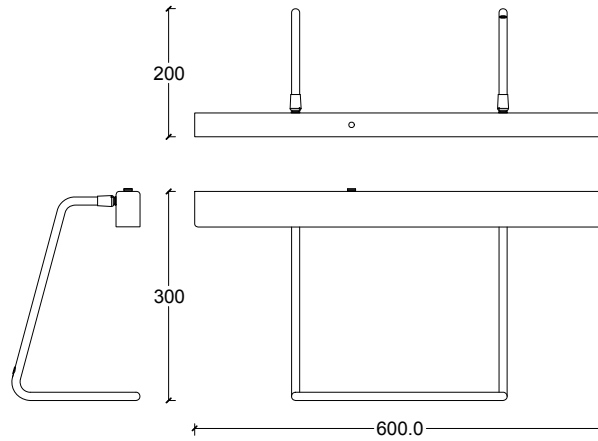

ANOUR | COPENHAGEN

THE T MODEL 60 cm

SERIES
A_Light

CORD
2 m textile covered
(longer available)

PRODUCT
T Model

DIMMER COMPATIBILITY
Touch dimmer (STANDARD)

LEAD TIME
4-6 weeks

CERTIFICATIONS
CE (230V)

WEIGHT
3 kg*

MATERIALS
Brass

PACKAGE WEIGHT
4,5 kg*

*Approximate values

120 V Illumination
LED
Wattage: 20 Watts
Lumens: 1185 Lumens
Color Temperature: 2700
CRI: +93
Life Hours: 50,000

240V Illumination
LED
Wattage: 20 Watts
Lumens: 1185 Lumens
Color Temperature: 2700
CRI: +93
Life Hours: 50,000