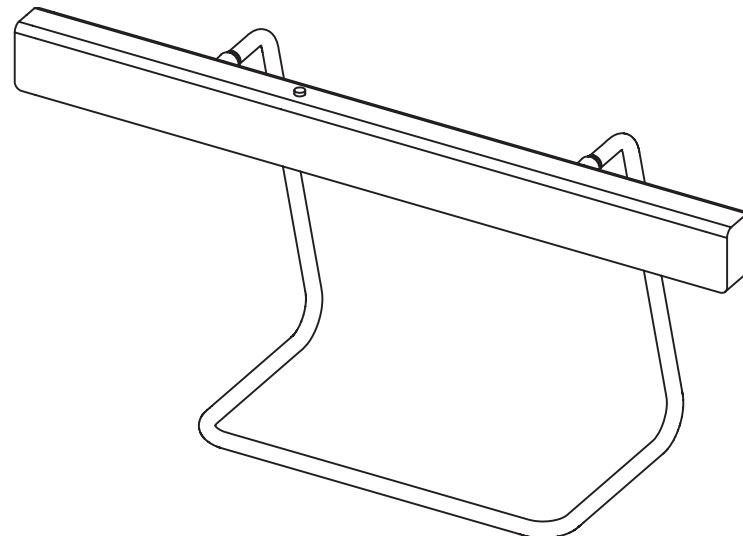

ANOUR | COPENHAGEN

THE T MODEL 60 cm

SERIES
A_Light

CORD
2 m textile covered
(longer available)

PRODUCT
T Model

DIMMER COMPATIBILITY
Touch dimmer (STANDARD)

LEAD TIME
4-6 weeks

CERTIFICATIONS
CE (230V)

WEIGHT
3 kg*

MATERIALS
Brass

PACKAGE WEIGHT
4,5 kg*

*Approximate values

120 V Illumination
LED
Wattage: 20 Watts
Lumens: 1185 Lumens
Color Temperature: 2700
CRI: +93
Life Hours: 50,000

240V Illumination
LED
Wattage: 20 Watts
Lumens: 1185 Lumens
Color Temperature: 2700
CRI: +93
Life Hours: 50,000