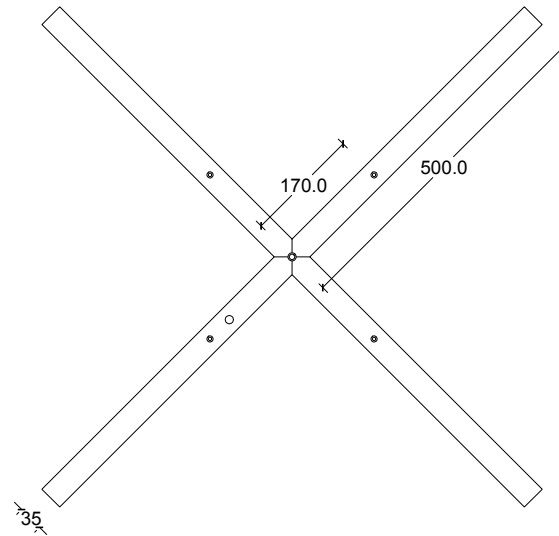

THE X MODEL  
Dia 100 cm

**SERIES**  
A\_Light

**PRODUCT**  
X Model

**LEAD TIME**  
4-6 weeks

**WEIGHT**  
7,5 kg\*

**PACKAGE WEIGHT**  
10,5\*

\*Approximate values

**SUSPENSION**  
3 meter (6 m available)

**CORD**  
3 m textile covered  
(longer available)

**DIMMER COMPATIBILITY**  
Touch dimmer (STANDARD)  
Available for DALI or 0-10Volt

**CERTIFICATIONS**  
CE (230V)

**MATERIALS**  
Copper, Brass

120 V ( Available with Switchex)  
Illumination  
LED  
Wattage: 40 Watts  
Lumens: 2640 Lumens  
Color Temperature: 2700  
CRI: +93  
Life Hours: 50,000