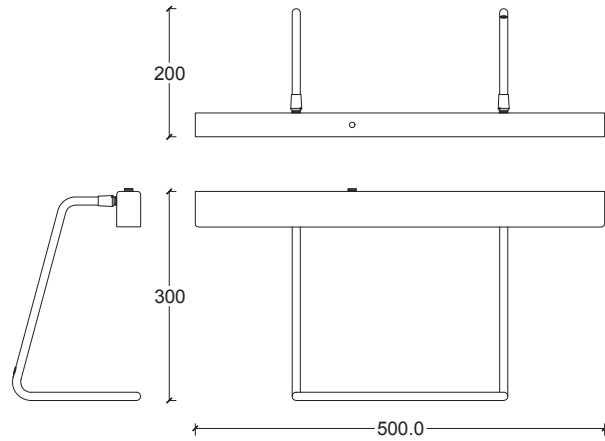

ANOUR | COPENHAGEN

THE T MODEL 50 cm

SERIES
A_Light

CORD
Black cord

PRODUCT
T Model

DIMMER COMPATIBILITY
Touch dimmer (STANDARD)

LEAD TIME
4-6 weeks

CERTIFICATIONS
CE (230V)

WEIGHT
3 kg*

MATERIALS
Brass

PACKAGE WEIGHT
4,5 kg*

*Approximate values

120 V Illumination
LED
Wattage: 10 Watts
Lumens: 1185 Lumens
Color Temperature: 2700
CRI: +93
Life Hours: 50,000

240V Illumination
LED
Wattage: 10 Watts
Lumens: 1185 Lumens
Color Temperature: 2700
CRI: +93
Life Hours: 50,000