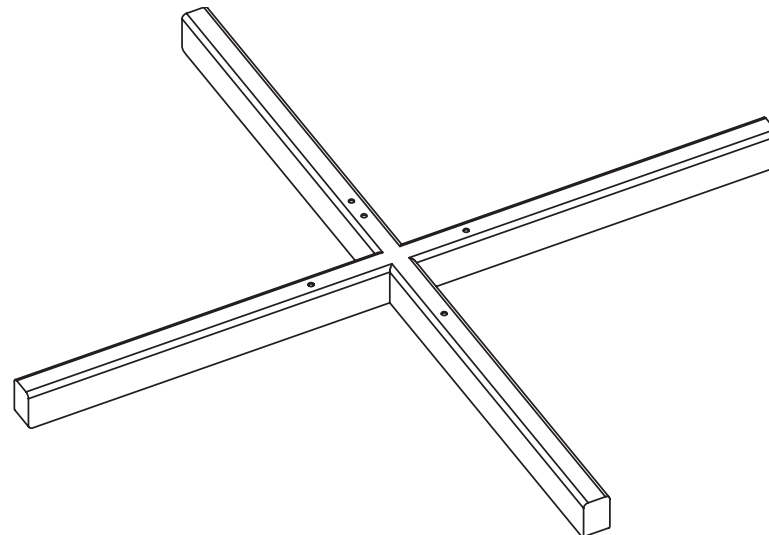

ANOUR | COPENHAGEN

THE X MODEL
Dia 100 cm

SERIES
A_Light

PRODUCT
X Model

LEAD TIME
4-6 weeks

WEIGHT
7,5 kg*

PACKAGE WEIGHT
10,5*

*Approximate values

SUSPENSION
3 meter (6 m available)

CEILING ROSETTE
Diameter 28cm

DIMMER COMPATIBILITY
Touch dimmer (STANDARD)
Available for DALI or 0-10Volt

CERTIFICATIONS
CE (230V)

MATERIALS
Copper, Brass

120 V (Available with Switchex)
Illumination
LED
Wattage: 40 Watts
Lumens: 2640 Lumens
Color Temperature: 2700
CRI: +93
Life Hours: 50,000