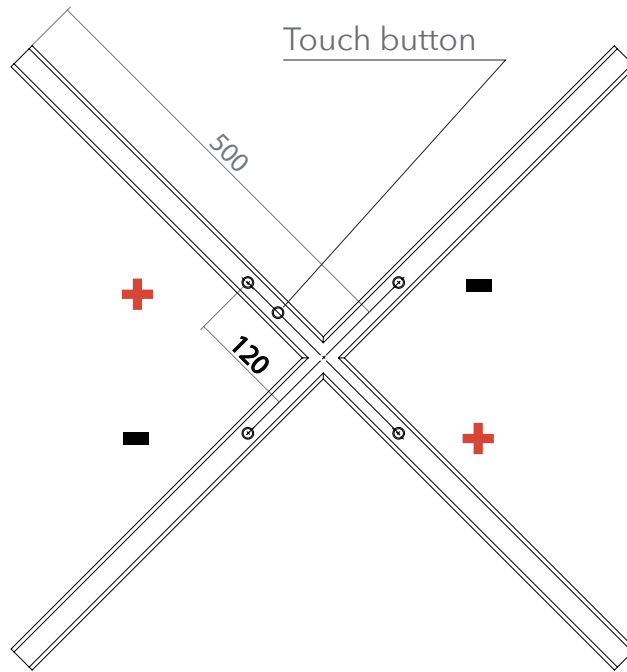

ANOUR | COPENHAGEN

THE X MODEL
Dia 100 cm

SERIES
A_Light

PRODUCT
X Model

LEAD TIME
4-6 weeks

WEIGHT
7,5 kg*

PACKAGE WEIGHT
10,5*

*Approximate values

SUSPENSION
3 meter (6 m available)

CEILING ROSETTE
Diameter 28cm

DIMMER COMPATIBILITY
Touch dimmer (STANDARD)
Available for DALI or 0-10Volt

CERTIFICATIONS
CE (230V)

MATERIALS
Copper, Brass

120 V (Available with Switchex)
Illumination
LED
Wattage: 40 Watts
Lumens: 2640 Lumens
Color Temperature: 2700
CRI: +93
Life Hours: 50,000