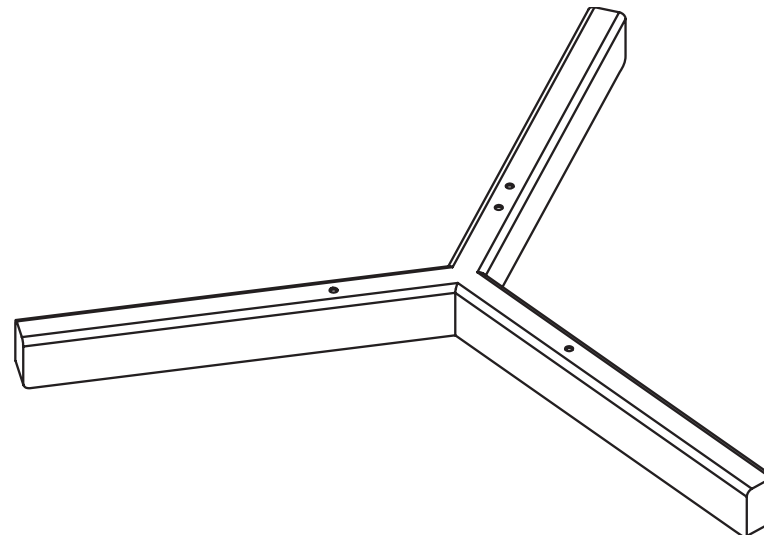

ANOUR | COPENHAGEN

THE Y MODEL Dia 80 cm

SERIES
A_Light

PRODUCT
Y Model

LEAD TIME
4-6 weeks

WEIGHT
4,5 kg*

PACKAGE WEIGHT
7,5 kg*

*Approximate values

SUSPENSION
3 meter (6 m available)

CEILING ROSETTE
Diameter 28cm

DIMMER COMPATIBILITY
Touch dimmer (STANDARD)
Available for DALI or 0-10Volt

CERTIFICATIONS
CE (230V)

MATERIALS
Copper, Brass

120 V (Available with Switchex)
Illumination
LED
Wattage: 22 Watts
Lumens: 1490 Lumens
Color Temperature: 2700
CRI: +93
Life Hours: 50,000