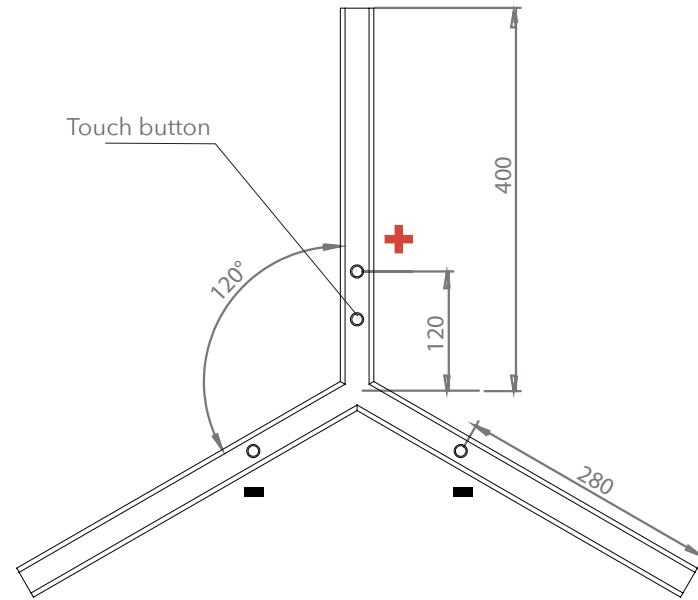

ANOUR | COPENHAGEN

THE Y MODEL Dia 80 cm

SERIES
A_Light

PRODUCT
Y Model

LEAD TIME
4-6 weeks

WEIGHT
4,5 kg*

PACKAGE WEIGHT
7,5 kg*

*Approximate values

SUSPENSION
3 meter (6 m available)

CEILING ROSETTE
Diameter 28cm

DIMMER COMPATIBILITY
Touch dimmer (STANDARD)
Available for DALI or 0-10Volt

CERTIFICATIONS
CE (230V)

MATERIALS
Copper, Brass

120 V (Available with Switchex)
Illumination
LED
Wattage: 22 Watts
Lumens: 1490 Lumens
Color Temperature: 2700
CRI: +93
Life Hours: 50,000