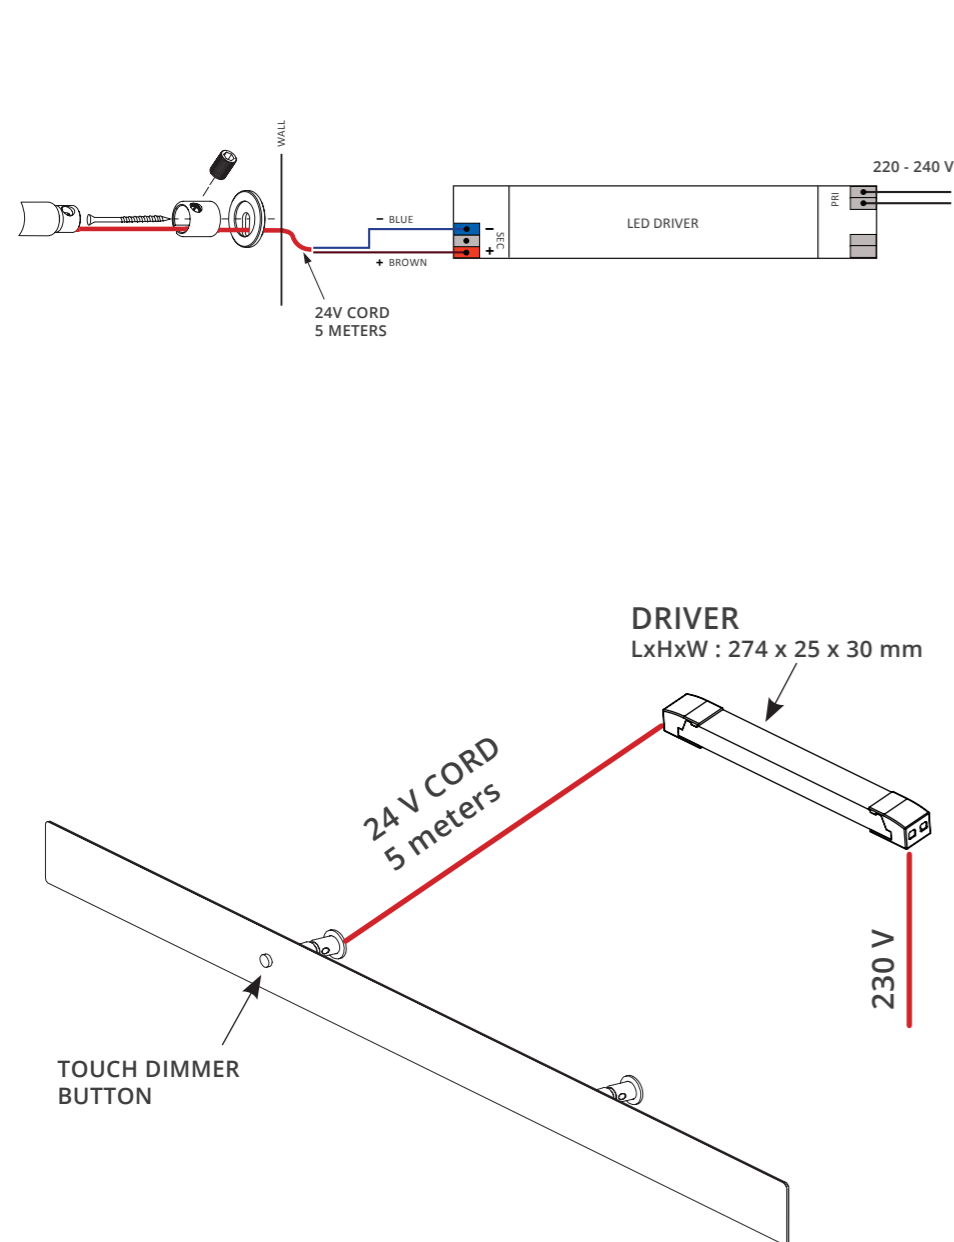

## DIVAR - OPTIONS

The standard version of the Divar wall lamp comes with a 2m cord and a plug in power supply. If you wish to have an external power supply and a dimming system integrated in your wall installation, we offer 3 different options. If you wish one of those options, please mention it on your order request. Please consult a qualified electrician with regards to proper electrical connection.

### OPTION 1 : WITH DIMMER ON THE LAMP

Wall installation schema

### OPTION 3 : 1-10V (external dimming)

Wall installation schema