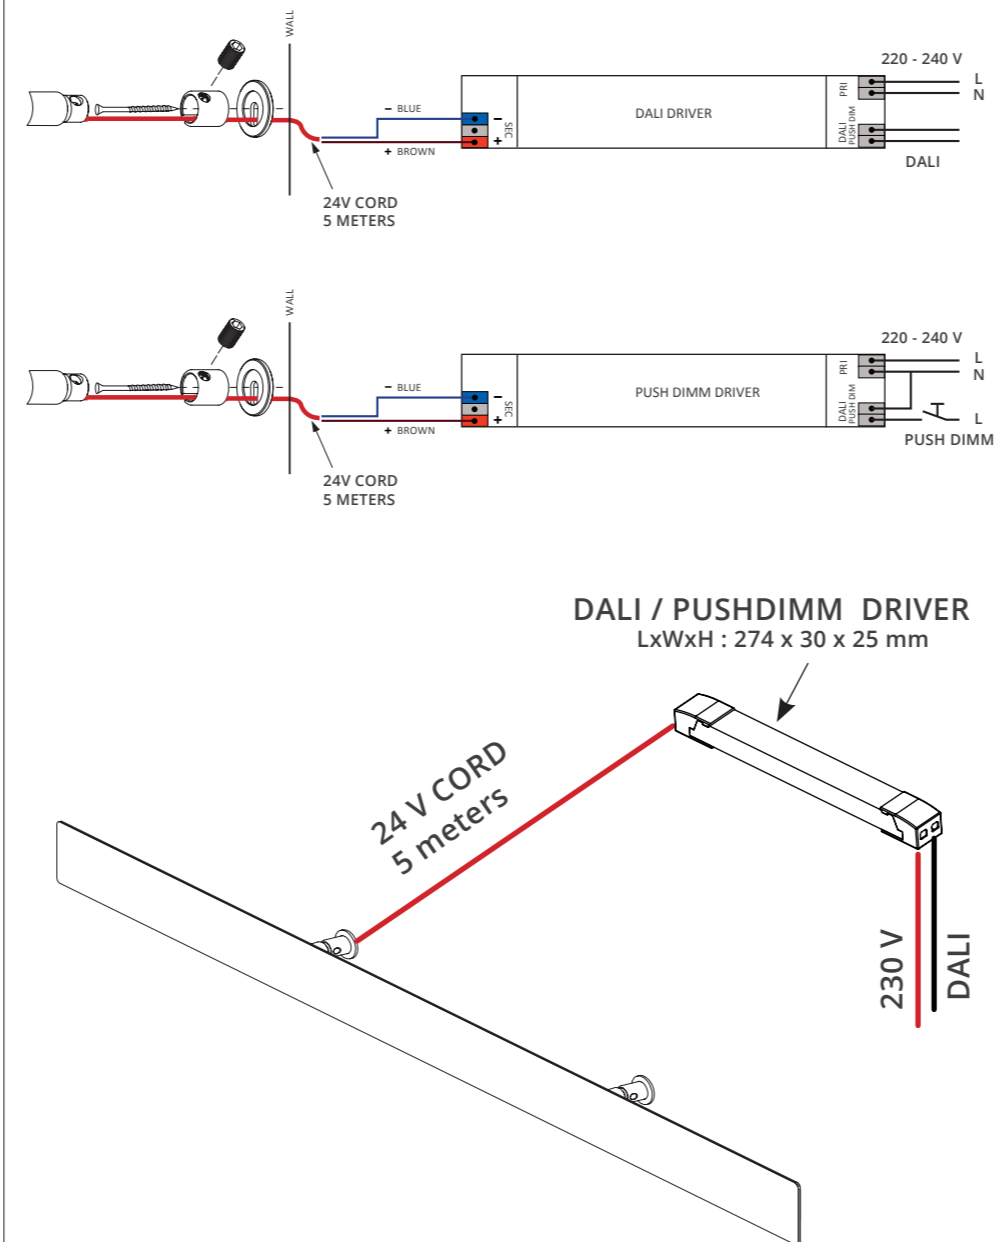

## DIVAR - OPTIONS

The standard version of the Divar wall lamp comes with a 2m cord and a plug in power supply. If you wish to have an external power supply and a dimming system integrated in your wall installation, we offer 3 different options. If you wish one of those options, please mention it on your order request. Please consult a qualified electrician with regards to proper electrical connection.

### OPTION 1 : WITH DIMMER ON THE LAMP

Wall installation schema

### OPTION 3 : 1-10V (external dimming)

Wall installation schema