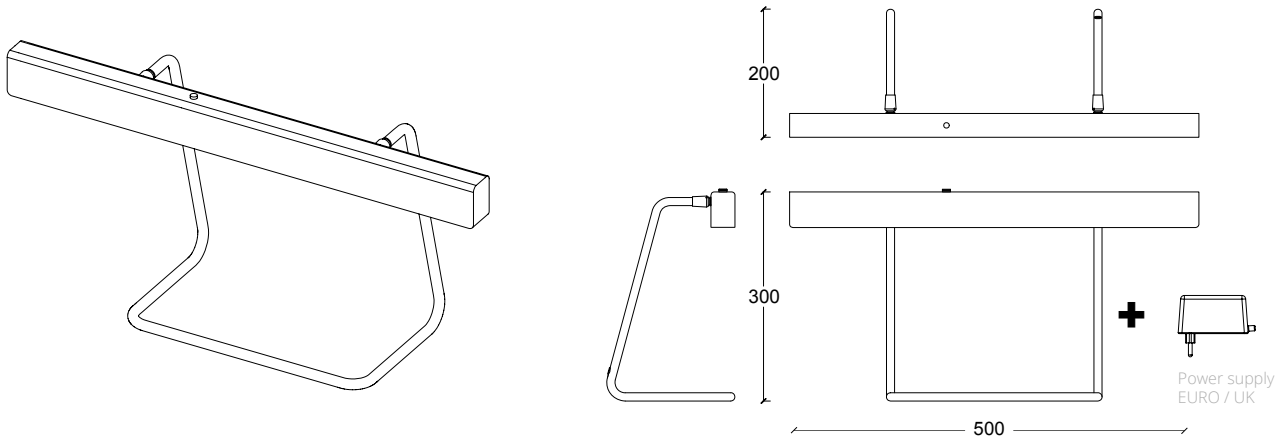

ANOUR

T MODEL - DESK LAMP

READ ME

If you have any problems with the electrical installation, contact an electrician. Be sure to turn off the power before you start the installation. Our products are for indoor use only. Check on a regular basis that the cord and other parts are not damaged. In this case, the product must not be used. Save these instructions for future use.

We use LED as a light source for our products. For replacement of LED contact Anour. The product should not be dismantled as it may get damaged. The product should not come into direct contact with water.

Our products are marked with the symbol of the crossed out wheelie bin. That means that the product should not be disposed of with other household waste. Our products must be recycled in accordance with local environmental regulations for the disposal of waste. In complying with this you will help to minimize any adverse effect on human and environmental health. If you have any questions please contact Anour. contact@anour.dk

SPECIFICATIONS

Type :	Table (Indoor)
Finish :	Polished, brushed or browned brass
Weight :	3kg
Light :	LED / 2700K
Voltage :	120V / 240V
Power :	10W
Switching :	Dimmer on the body
Wire :	Black cord