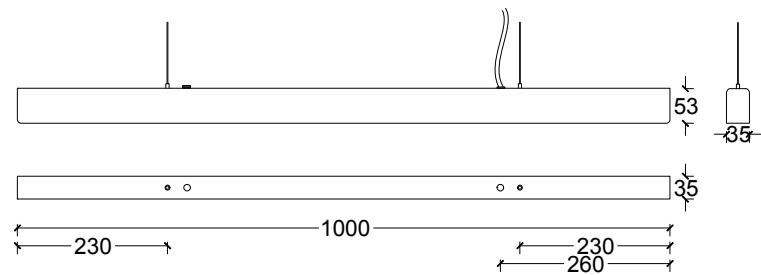

ANOUR | COPENHAGEN

THE I MODEL 100 cm

SERIES

A_Light

PRODUCT

I Model

LEAD TIME

4-6 weeks

WEIGHT

3,3 kg*

PACKAGE WEIGHT

4,5 kg*

*Approximate values

SUSPENSION

3 meter (6 m available)

CORD

3 m textile covered
(longer available)

DIMMER COMPATIBILITY

Touch dimmer (STANDARD)
Available for DALI or 0-10Volt

CERTIFICATIONS

CE (230V)