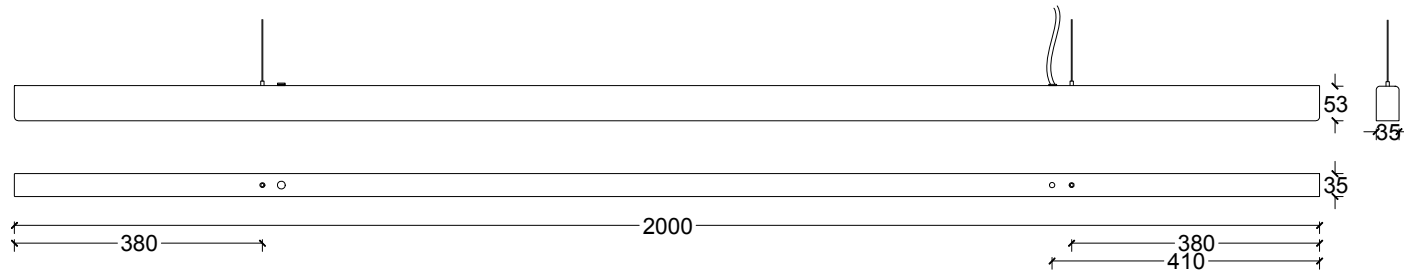

Lumens: 2130 Lumens

Color Temperature: 2700

CRI: +93

Life Hours: 50,000

THE I MODEL
200 cm

SERIES
A_Light

PRODUCT
I Model

LEAD TIME
4-6 weeks