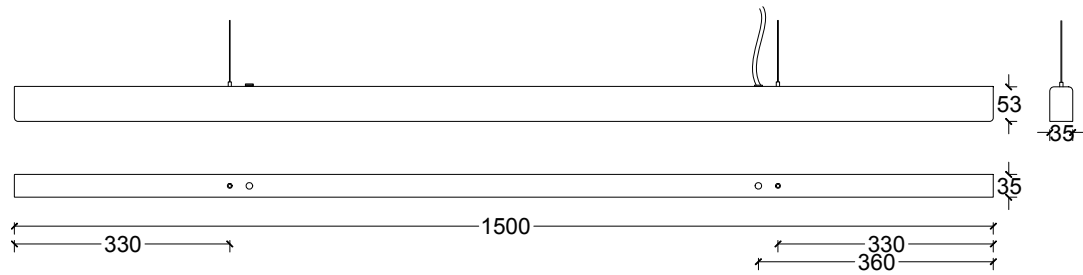

LED

Wattage: 20 Watts

Lumens: 1420 Lumens

Color Temperature: 2700

CRI: +93

Life Hours: 50,000

ANOUR | COPENHAGEN

THE I MODEL
150 cm