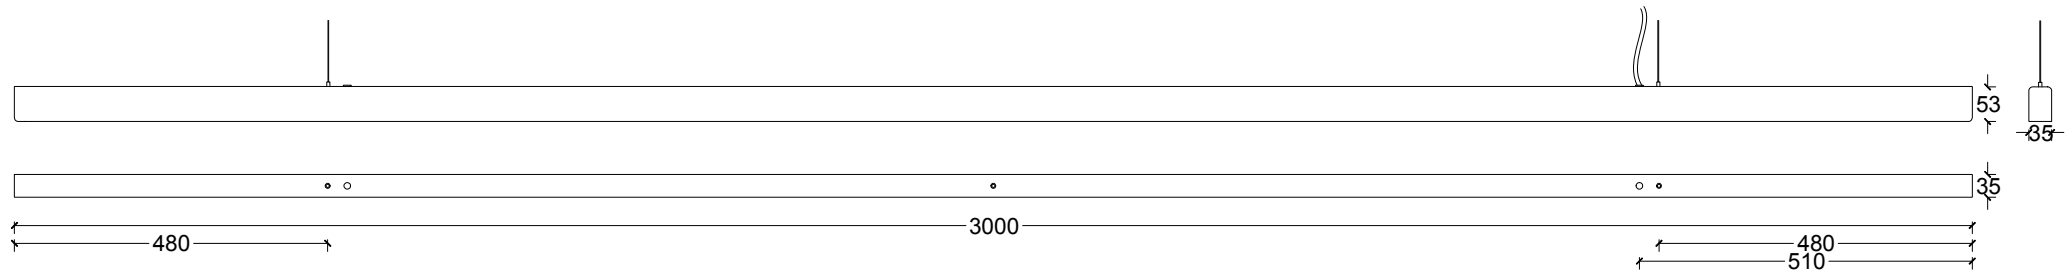

THE I MODEL
300 cm

SERIES
A_Light

PRODUCT
I Model

LEAD TIME
4-6 weeks

WEIGHT
10 kg*

PACKAGE WEIGHT
12 kg*

*Approximate values

SUSPENSION
3 meter (6 m available)