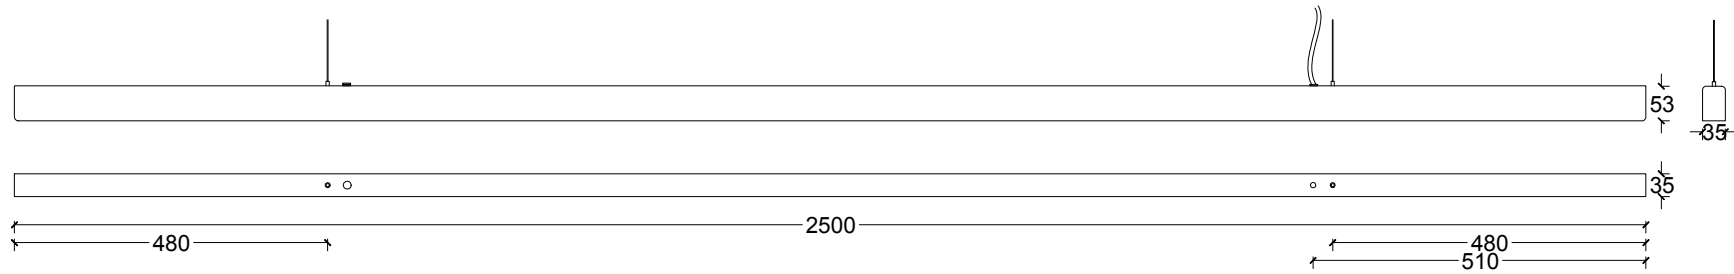

ANOUR | COPENHAGEN

THE I MODEL
250 cm

SERIES
A_Light

PRODUCT
I Model

LEAD TIME
4-6 weeks

WEIGHT
8 kg*

PACKAGE WEIGHT
10 kg*

*Approximate values