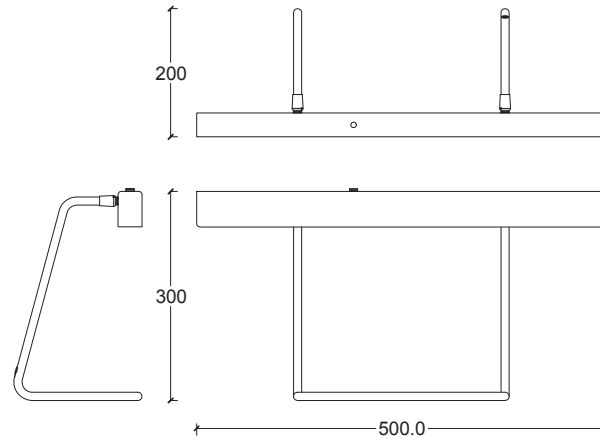

ANOUR | COPENHAGEN

THE T MODEL 50 cm

SERIES
A_Light

CORD
Black cord

PRODUCT
T Model

DIMMER COMPATIBILITY
Touch dimmer (STANDARD)

LEAD TIME
4-6 weeks

CERTIFICATIONS
CE (230V)

WEIGHT
3 kg*

MATERIALS
Brass

PACKAGE WEIGHT
4,5 kg*

*Approximate values

120 V Illumination
LED
Wattage: 20 Watts
Lumens: 1185 Lumens
Color Temperature: 2700
CRI: +93
Life Hours: 50,000

240V Illumination
LED
Wattage: 20 Watts
Lumens: 1185 Lumens
Color Temperature: 2700
CRI: +93
Life Hours: 50,000