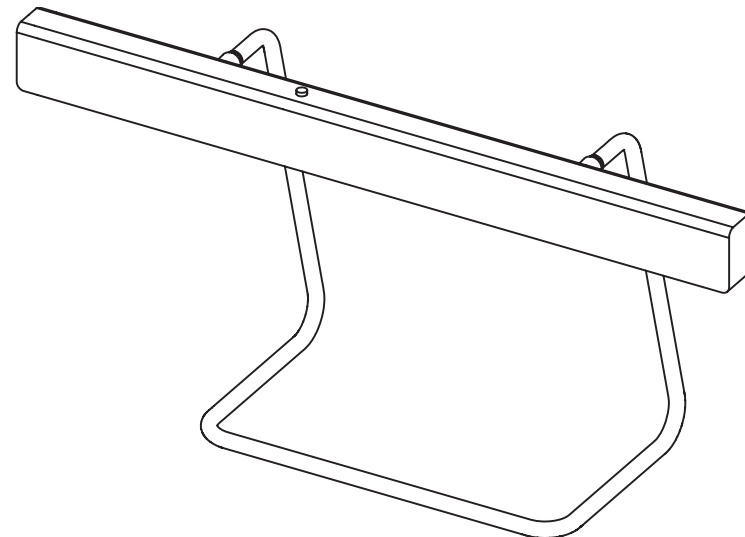

ANOUR | COPENHAGEN

THE T MODEL 50 cm

SERIES
A_Light

CORD
Black cord

PRODUCT
T Model

DIMMER COMPATIBILITY
Touch dimmer (STANDARD)

LEAD TIME
4-6 weeks

CERTIFICATIONS
CE (230V)

WEIGHT
3 kg*

MATERIALS
Brass

PACKAGE WEIGHT
4,5 kg*

*Approximate values

120 V Illumination
LED
Wattage: 20 Watts
Lumens: 1185 Lumens
Color Temperature: 2700
CRI: +93
Life Hours: 50,000

240V Illumination
LED
Wattage: 20 Watts
Lumens: 1185 Lumens
Color Temperature: 2700
CRI: +93
Life Hours: 50,000