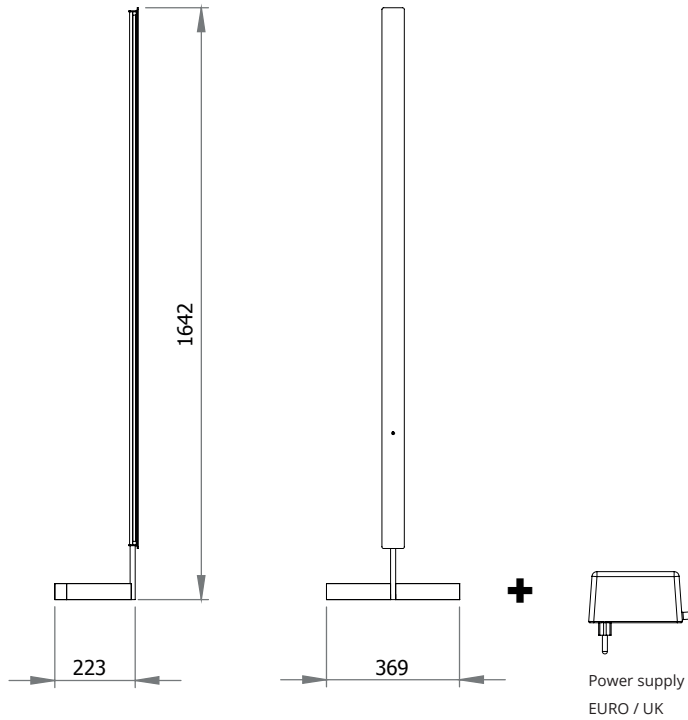

# ANOUR | COPENHAGEN

THE F MODEL  
165 cm

SERIES  
A\_Light

CORD  
Black cord

PRODUCT  
F Model

DIMMER COMPATIBILITY  
Touch dimmer (STANDARD)

LEAD TIME  
6 weeks

CERTIFICATIONS  
CE (230V)

WEIGHT  
10 kg\*

MATERIALS  
Blued Steel

PACKAGE WEIGHT  
12 kg\*

\*Approximate values

120 V Illumination  
LED  
Wattage: 30 Watts  
Lumens: 2050 Lumens  
Color Temperature: 2700  
CRI: +93  
Life Hours: 50,000

240V Illumination  
LED  
Wattage: 30 Watts  
Lumens: 2050 Lumens  
Color Temperature: 2700  
CRI: +93  
Life Hours: 50,000