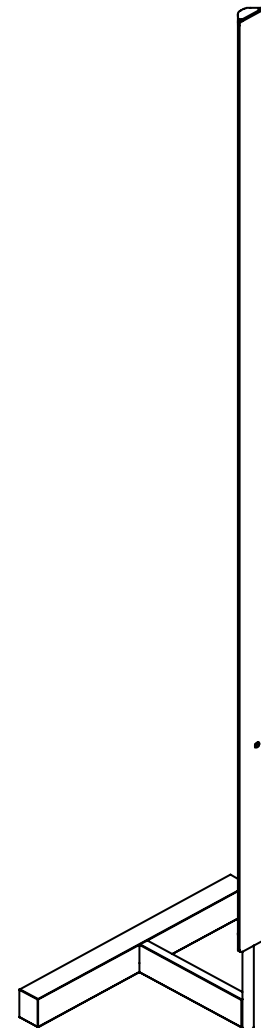

# ANOUR | COPENHAGEN

THE F MODEL  
165 cm

SERIES  
A\_Light

CORD  
Black cord

PRODUCT  
F Model

DIMMER COMPATIBILITY  
Touch dimmer (STANDARD)

LEAD TIME  
6 weeks

CERTIFICATIONS  
CE (230V)

WEIGHT  
10 kg\*

MATERIALS  
Blued Steel

PACKAGE WEIGHT  
12 kg\*

\*Approximate values

120 V Illumination  
LED  
Wattage: 30 Watts  
Lumens: 2050 Lumens  
Color Temperature: 2700  
CRI: +93  
Life Hours: 50,000