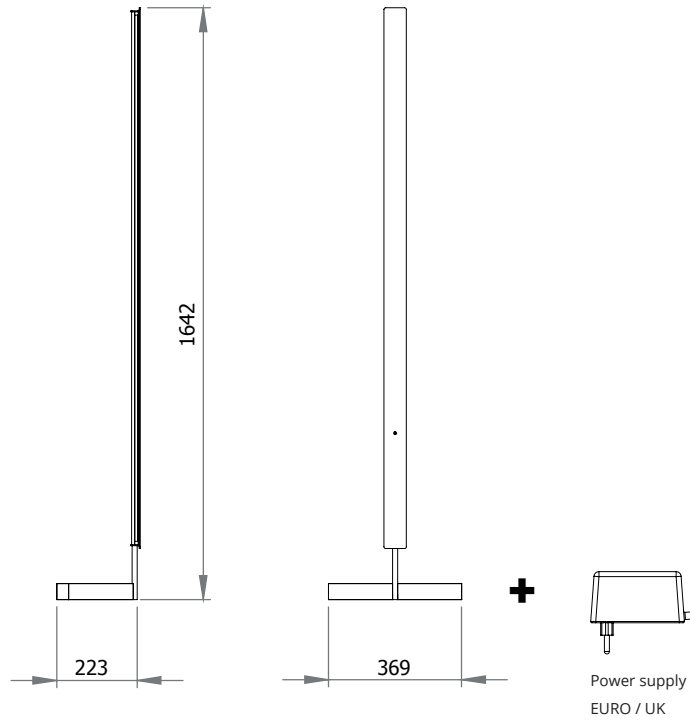

ANOUR | COPENHAGEN

THE F MODEL
165 cm

SERIES
A_Light

CORD
Black cord

PRODUCT
F Model

DIMMER COMPATIBILITY
Touch dimmer (STANDARD)

LEAD TIME
6 weeks

CERTIFICATIONS
CE (230V)

WEIGHT
10 kg*

MATERIALS
Blued Steel

PACKAGE WEIGHT
12 kg*

*Approximate values

120 V Illumination
LED
Wattage: 30 Watts
Lumens: 2050 Lumens
Color Temperature: 2700
CRI: +93
Life Hours: 50,000

240V Illumination
LED
Wattage: 30 Watts
Lumens: 2050 Lumens
Color Temperature: 2700
CRI: +93
Life Hours: 50,000