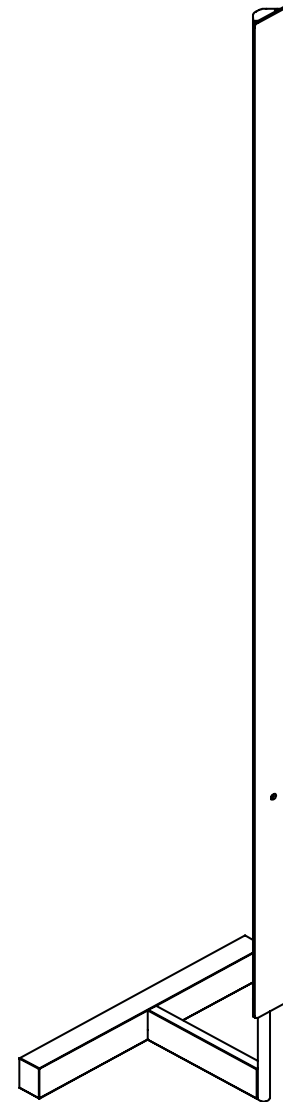

ANOUR | COPENHAGEN

THE F MODEL
165 cm

SERIES
A_Light

CORD
Black cord

PRODUCT
F Model

DIMMER COMPATIBILITY
Touch dimmer (STANDARD)

LEAD TIME
6 weeks

CERTIFICATIONS
CE (230V)

WEIGHT
10 kg*

MATERIALS
Blued Steel

PACKAGE WEIGHT
12 kg*

*Approximate values

120 V Illumination
LED
Wattage: 30 Watts
Lumens: 2050 Lumens
Color Temperature: 2700
CRI: +93
Life Hours: 50,000

240V Illumination
LED
Wattage: 30 Watts
Lumens: 2050 Lumens
Color Temperature: 2700
CRI: +93
Life Hours: 50,000