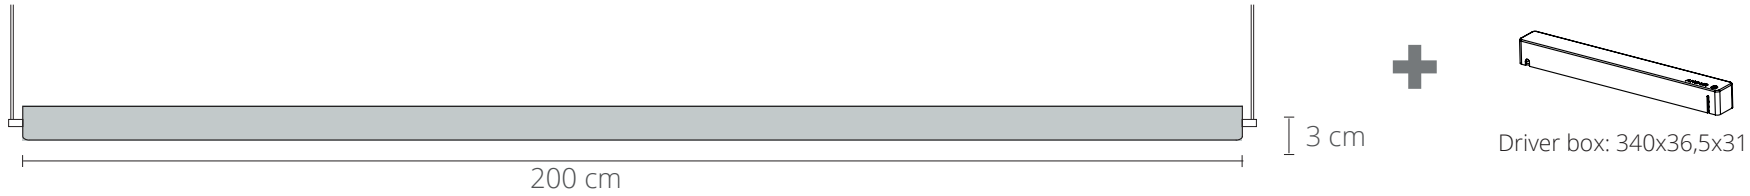

240V Illumination
LED
Wattage: 20 Watts
Lumens: 1420 Lumens
Color Temperature: 2700
CRI: +93
Life Hours: 50,000

ANOUR | COPENHAGEN

THE G MODEL 150 cm

SERIES A_Light	SUSPENSION 8 m
PRODUCT G Model	CORD No
LEAD TIME 4-6 weeks	DIMMER COMPATIBILITY Available for DALI or 0-10Volt
WEIGHT 5 kg*	CERTIFICATIONS CE (230V)
PACKAGE WEIGHT 6 kg*	MATERIALS Black Aluminium Brass or Copper on request

ANOUR | COPENHAGEN

THE G MODEL 200 cm

SERIES
A_Light

PRODUCT
G Model

LEAD TIME
4-6 weeks

WEIGHT
6,5 kg*

PACKAGE WEIGHT
8 kg*

*Approximate values