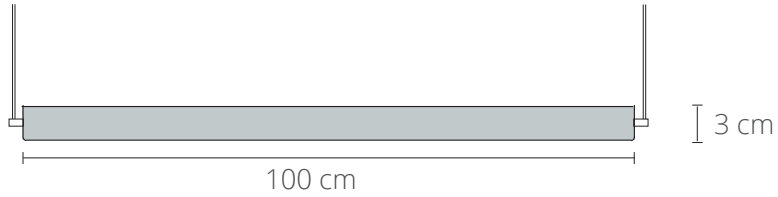

ANOUR | COPENHAGEN

THE G MODEL 100 cm

Driver box: 340x36,5x31

SERIES
A_Light

SUSPENSION
8 m

PRODUCT
G Model

CORD
No

LEAD TIME
4-6 weeks

DIMMER COMPATIBILITY
Available for DALI or 0-10Volt

WEIGHT
3,3 kg*

CERTIFICATIONS
CE (230V)

PACKAGE WEIGHT
4,5 kg*

MATERIALS
Black Aluminium
Brass or Copper on request

*Approximate values

120 V (Available with Switchex)
Illumination
LED
Wattage: 20 Watts
Lumens: 1420 Lumens
Color Temperature: 2700
CRI: +93
Life Hours: 50,000

240V Illumination
LED
Wattage: 20 Watts
Lumens: 1420 Lumens
Color Temperature: 2700
CRI: +93
Life Hours: 50,000

ANOUR | COPENHAGEN

THE G MODEL 150 cm

SERIES A_Light	SUSPENSION 8 m
PRODUCT G Model	CORD No
LEAD TIME 4-6 weeks	DIMMER COMPATIBILITY Available for DALI or 0-10Volt
WEIGHT 5 kg*	CERTIFICATIONS CE (230V)
PACKAGE WEIGHT 6 kg*	MATERIALS Black Aluminium Brass or Copper on request

ANOUR | COPENHAGEN

THE G MODEL 200 cm

SERIES
A_Light

PRODUCT
G Model

LEAD TIME
4-6 weeks

WEIGHT
6,5 kg*

PACKAGE WEIGHT
8 kg*

*Approximate values