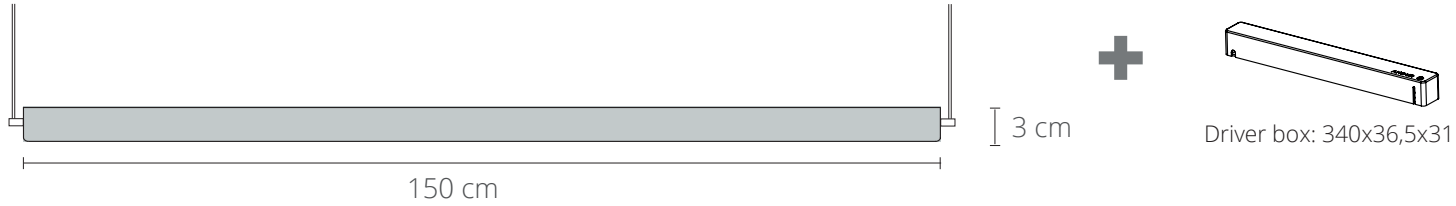

ANOUR | COPENHAGEN

THE G MODEL 100 cm

Driver box: 340x36,5x31

SERIES
A_Light

SUSPENSION
8 m

PRODUCT
G Model

CORD
No

LEAD TIME
4-6 weeks

DIMMER COMPATIBILITY
Available for DALI or 0-10Volt

WEIGHT
3,3 kg*

CERTIFICATIONS
CE (230V)

PACKAGE WEIGHT
4,5 kg*

MATERIALS
Black Aluminium
Brass or Copper on request

*Approximate values

120 V (Available with Switchex)
Illumination
LED
Wattage: 20 Watts
Lumens: 1420 Lumens
Color Temperature: 2700
CRI: +93
Life Hours: 50,000

240V Illumination
LED
Wattage: 20 Watts
Lumens: 1420 Lumens
Color Temperature: 2700
CRI: +93
Life Hours: 50,000

ANOUR | COPENHAGEN

THE G MODEL 150 cm

SERIES A_Light	SUSPENSION 8 m
PRODUCT G Model	CORD No
LEAD TIME 4-6 weeks	DIMMER COMPATIBILITY Available for DALI or 0-10Volt
WEIGHT 5 kg*	CERTIFICATIONS CE (230V)
PACKAGE WEIGHT 6 kg*	MATERIALS Black Aluminium Brass or Copper on request

ANOUR | COPENHAGEN

THE G MODEL 200 cm

SERIES
A_Light

PRODUCT
G Model

LEAD TIME
4-6 weeks

WEIGHT
6,5 kg*

PACKAGE WEIGHT
8 kg*

*Approximate values