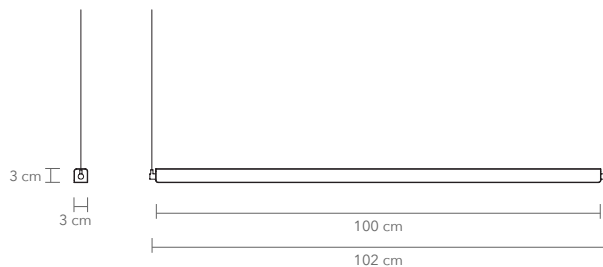

G-MODEL  
100 cm

AVAILABLE MATERIALS AND FINISHES:

Black aluminium

**PRODUCT:** G-MODEL, 100 cm

**LEAD TIME:** 8-10 weeks

**WEIGHT:** 2 kg (approximate value)

**PACKAGE WEIGHT:** 4,5 kg (approximate value)

**SUSPENSION:** 8m length, drop ceiling available on request

**TECHNICAL DETAILS:**

240V / 120V (available with Switchex)  
Illumination  
LED  
Wattage: 30 W  
Light output: 2130 lm  
Color temperature: 2700 K  
CRI: 93+  
LED life hours: 50,000

G-MODEL  
150 cm

AVAILABLE MATERIALS AND FINISHES:

Black aluminium

**PRODUCT:** G-MODEL, 150 cm

**LEAD TIME:** 8-10 weeks

**WEIGHT:** 2,8 kg (approximate value)

**PACKAGE WEIGHT:** 6 kg (approximate value)

**SUSPENSION:** 8m length, drop ceiling available on request

LED life hours: 50,000

G-MODEL  
200 cm

Black aluminium

**PRODUCT:** G-MODEL, 200 cm

**LEAD TIME:** 8-10 weeks

**WEIGHT:** 3,5 kg (approximate value)

**PACKAGE WEIGHT:** 7 kg (approximate value)

**SUSPENSION:** 8m length, drop ceiling available on request