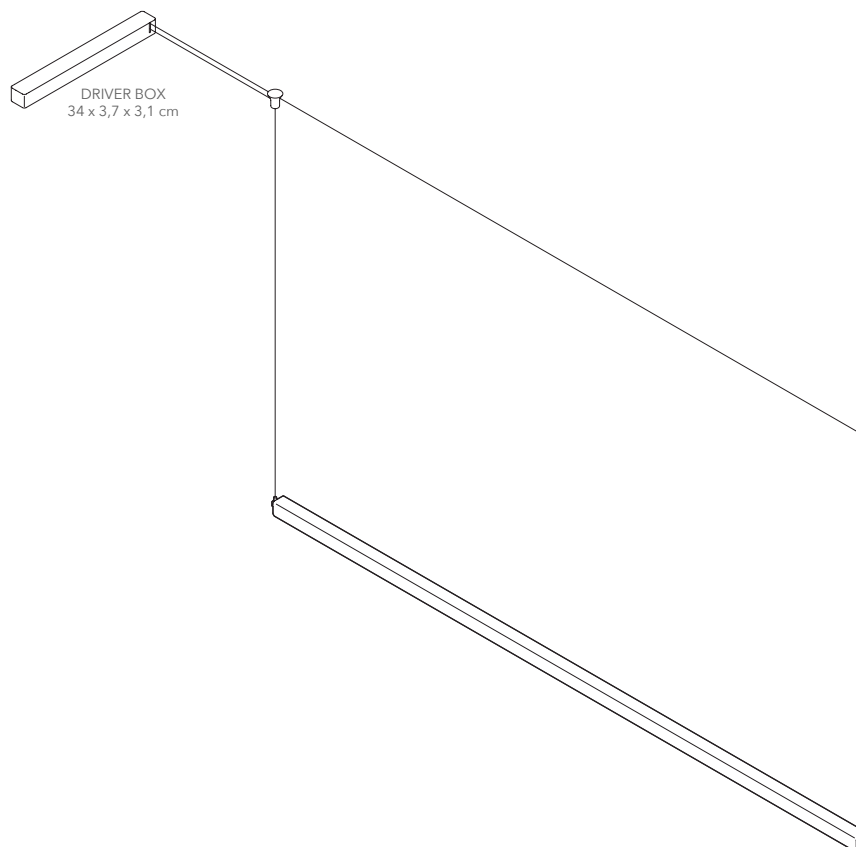

TECHNICAL DETAILS:

240V / 120V (available with Switchex)
Illumination
LED
Wattage: 30 W
Light output: 2130 lm
Color temperature: 2700 K
CRI: 93+
LED life hours: 50,000