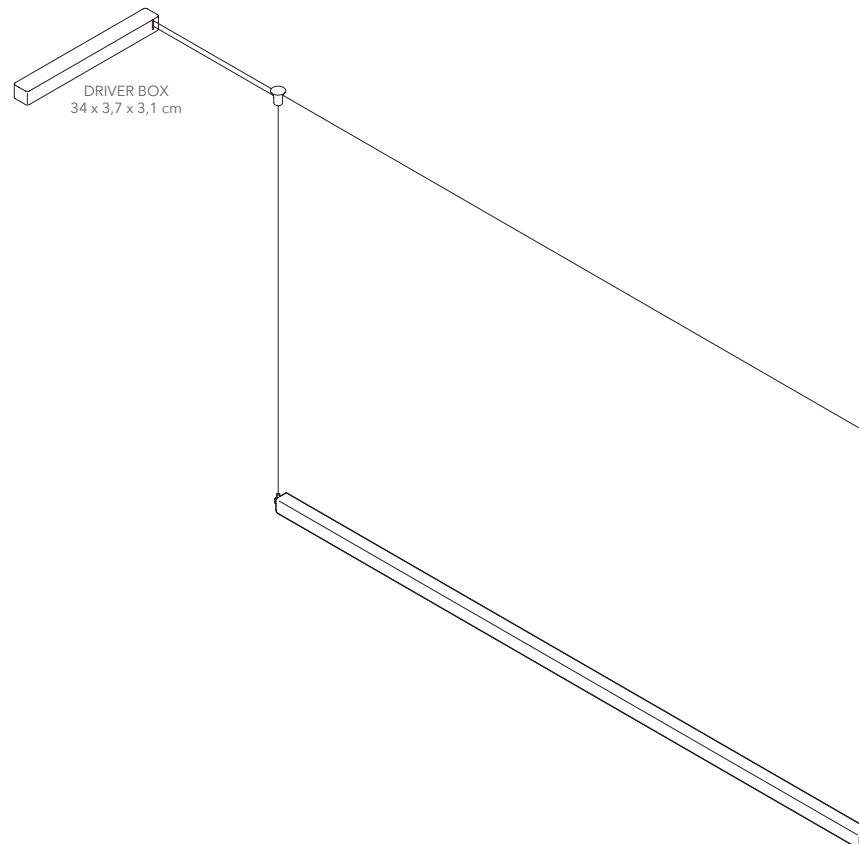

TECHNICAL DETAILS:

240V / 120V (available with Switchex)

Illumination

LED

Wattage: 30 W

Light output: 2130 lm

Color temperature: 2700 K

CRI: 93+

LED life hours: 50,000