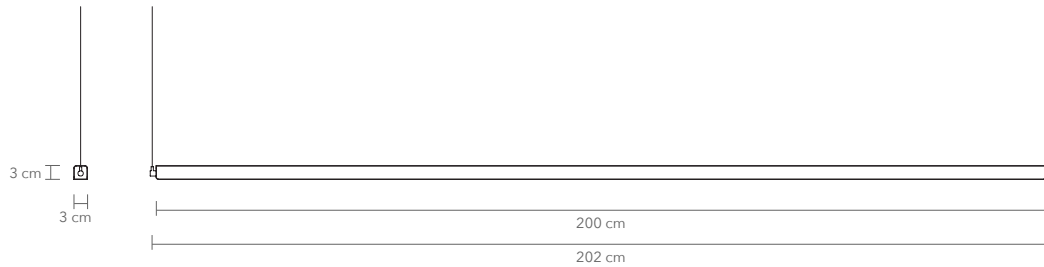

AVAILABLE MATERIALS AND FINISHES:

Black aluminium

**PRODUCT:** G-MODEL, 150 cm

**LEAD TIME:** 8-10 weeks

**WEIGHT:** 2,8 kg (approximate value)

**PACKAGE WEIGHT:** 6 kg (approximate value)

**SUSPENSION:** 8m length, drop ceiling available on request

LED life hours: 50,000

G-MODEL  
200 cm

Black aluminium

**PRODUCT:** G-MODEL, 200 cm

**LEAD TIME:** 8-10 weeks

**WEIGHT:** 3,5 kg (approximate value)

**PACKAGE WEIGHT:** 7 kg (approximate value)

**SUSPENSION:** 8m length, drop ceiling available on request