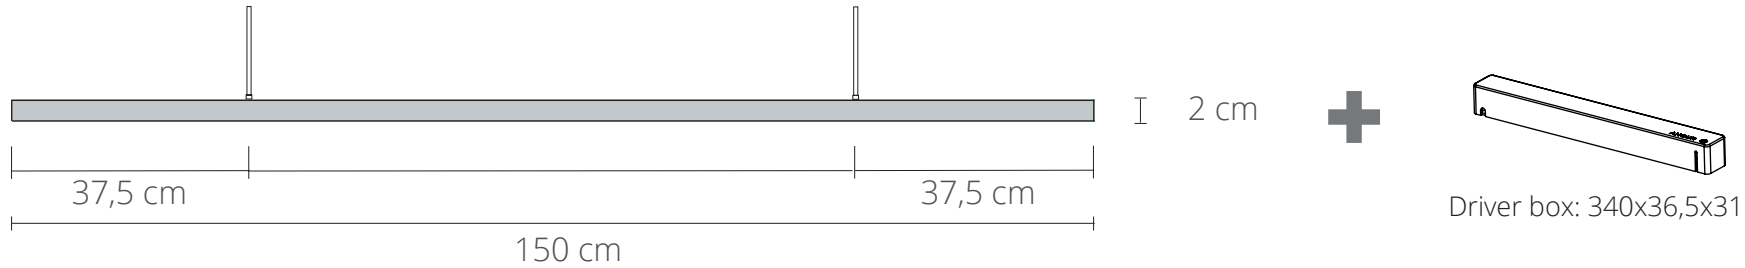

THE U MODEL
150 cm

SERIES
A_Light

PRODUCT
U Model

LEAD TIME
4-6 weeks

WEIGHT
5 kg*

PACKAGE WEIGHT
6 kg*

*Approximate values

SUSPENSION
8 m

240V Illumination
LED
Wattage: 30 Watts
Lumens: 2130 Lumens
Color Temperature: 2700
CRI: +93
Life Hours: 50,000

THE G MODEL
200 cm

SERIES
A_Light

PRODUCT
U Model

LEAD TIME
4-6 weeks

WEIGHT
6,5 kg*

PACKAGE WEIGHT
8 kg*