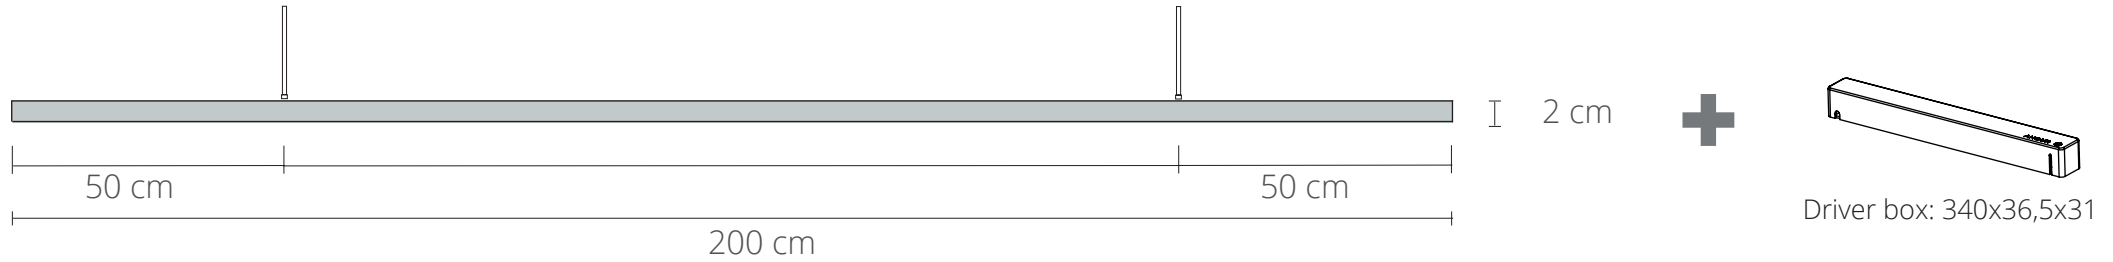

THE U MODEL
150 cm

SERIES
A_Light

PRODUCT
U Model

LEAD TIME
4-6 weeks

WEIGHT
5 kg*

PACKAGE WEIGHT
6 kg*

*Approximate values

SUSPENSION
8 m

CORD
No

DIMMER COMPATIBILITY
Available for DALI or 0-10Volt

CERTIFICATIONS
CE (230V)

MATERIALS
Black Aluminium
Brass or Copper on request

120 V (Available with Switchex)
Illumination
LED
Wattage: 30 Watts
Lumens: 2130 Lumens
Color Temperature: 2700
CRI: +93
Life Hours: 50,000

240V Illumination
LED
Wattage: 30 Watts
Lumens: 2130 Lumens
Color Temperature: 2700
CRI: +93
Life Hours: 50,000

THE G MODEL
200 cm

SERIES
A_Light

PRODUCT
U Model

LEAD TIME
4-6 weeks

WEIGHT
6,5 kg*

PACKAGE WEIGHT
8 kg*