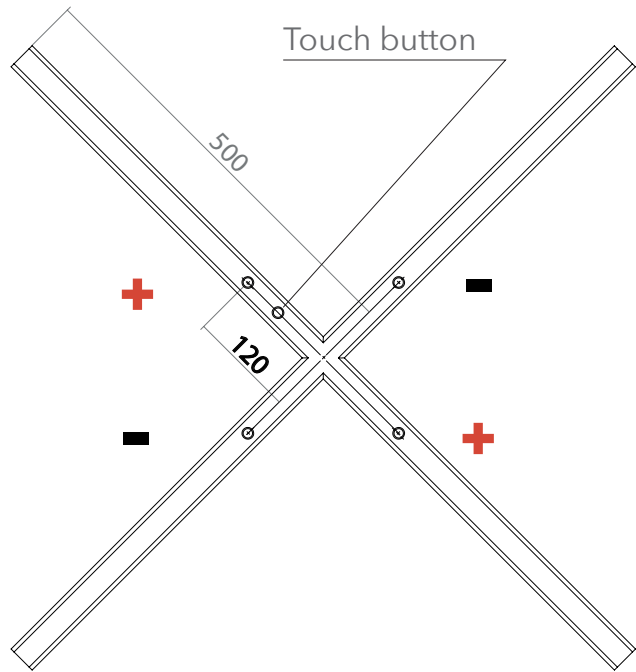

ANOUR | COPENHAGEN

THE X MODEL
Dia 100 cm

SERIES
A_Light

PRODUCT
X Model

LEAD TIME
4-6 weeks

WEIGHT
7,5 kg*

PACKAGE WEIGHT
10,5*

*Approximate values

SUSPENSION
3 meter (6 m available)

CEILING ROSETTE
Diameter 28cm

DIMMER COMPATIBILITY
Touch dimmer (STANDARD)
Available for DALI or 0-10Volt

CERTIFICATIONS
CE (230V)

MATERIALS
Copper, Brass

120 V (Available with Switchex)
Illumination
LED
Wattage: 40 Watts
Lumens: 2640 Lumens
Color Temperature: 2700
CRI: +93
Life Hours: 50,000