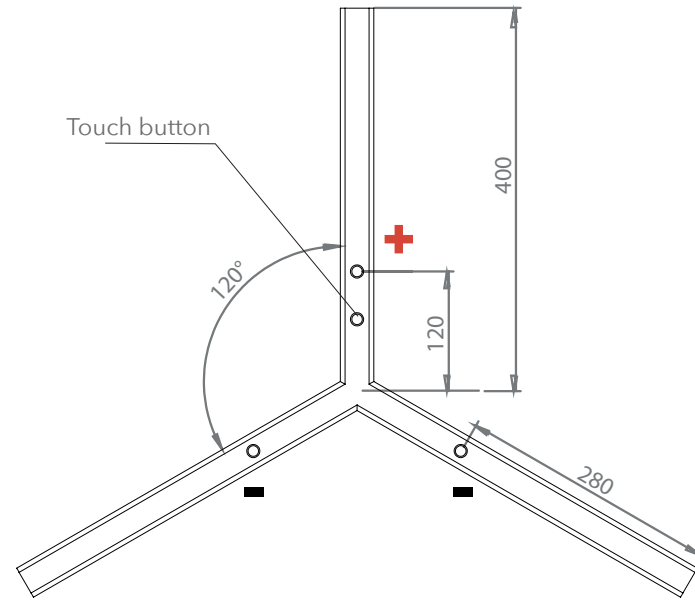

ANOUR | COPENHAGEN

THE Y MODEL Dia 80 cm

SERIES
A_Light

PRODUCT
Y Model

LEAD TIME
4-6 weeks

WEIGHT
4,5 kg*

PACKAGE WEIGHT
7,5 kg*

*Approximate values

SUSPENSION
3 meter (6 m available)

CEILING ROSETTE
Diameter 28cm

DIMMER COMPATIBILITY
Touch dimmer (STANDARD)
Available for DALI or 0-10Volt

CERTIFICATIONS
CE (230V)

MATERIALS
Copper, Brass

120 V (Available with Switchex)
Illumination
LED
Wattage: 22 Watts
Lumens: 1490 Lumens
Color Temperature: 2700
CRI: +93
Life Hours: 50,000