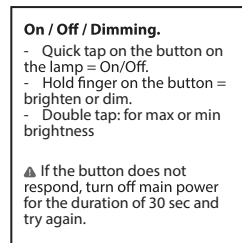

Please, read our instructions before installing and using the product.

If you have any problems with the electrical installation, contact an electrician. Be sure to turn off the power before you start the installation. In some countries, all electrical installation must be carried out by professional electricians only. For further information, contact the relevant authorities. Our products are for indoor use only. Check on a regular basis that the cord and other parts are not damaged. In this case, the product must not be used. Save these instructions for future use.

We use LED as a light source for our products. For replacement of LED contact Anour. The product should not be dismantled as it may get damaged. The product should not come into direct contact with water.

Our products are marked with the symbol of the crossed out wheelie bin. That means that the product should not be disposed of with other household waste. Our products must be recycled in accordance with local environmental regulations for the disposal of waste. In complying with this you will help to minimize any adverse effect on human and environmental health. If you have any questions please contact Anour. contact@anour.dk (2017)

EQUIPMENT