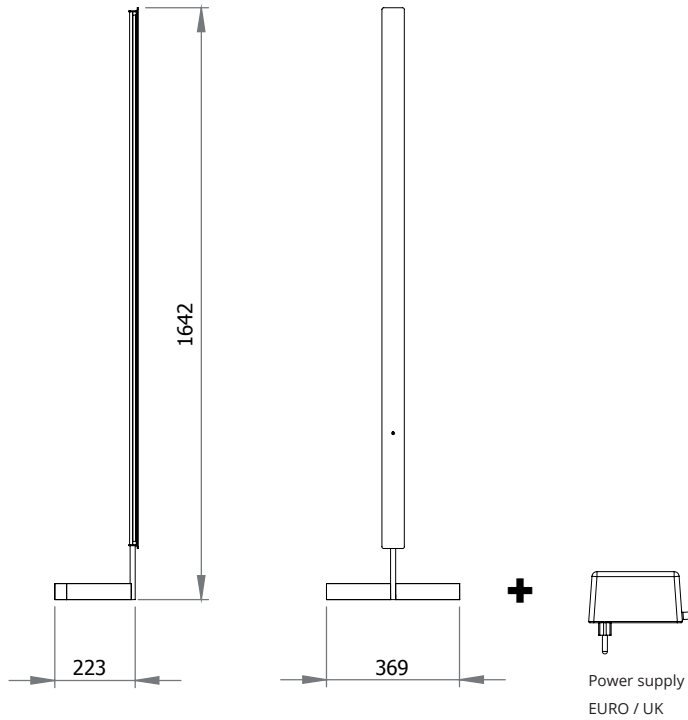

ANOUR | COPENHAGEN

THE F MODEL
165 cm

SERIES
A_Light

CORD
Black cord

PRODUCT
F Model

DIMMER COMPATIBILITY
Touch dimmer (STANDARD)

LEAD TIME
6 weeks

CERTIFICATIONS
CE (230V)

WEIGHT
10 kg*

MATERIALS
Blued Steel

PACKAGE WEIGHT
12 kg*

*Approximate values

120 V Illumination
LED
Wattage: 30 Watts
Lumens: 2050 Lumens
Color Temperature: 2700
CRI: +93
Life Hours: 50,000

240V Illumination
LED
Wattage: 30 Watts
Lumens: 2050 Lumens
Color Temperature: 2700
CRI: +93
Life Hours: 50,000