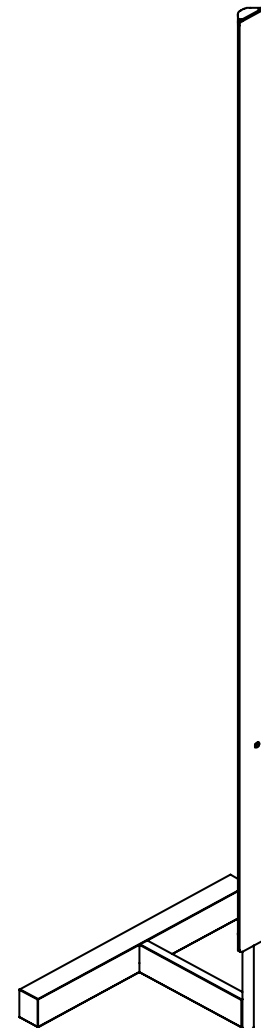

ANOUR | COPENHAGEN

THE F MODEL
165 cm

SERIES
A_Light

CORD
Black cord

PRODUCT
F Model

DIMMER COMPATIBILITY
Touch dimmer (STANDARD)

LEAD TIME
6 weeks

CERTIFICATIONS
CE (230V)

WEIGHT
10 kg*

MATERIALS
Blued Steel

PACKAGE WEIGHT
12 kg*

*Approximate values

120 V Illumination
LED
Wattage: 30 Watts
Lumens: 2050 Lumens
Color Temperature: 2700
CRI: +93
Life Hours: 50,000

240V Illumination
LED
Wattage: 30 Watts
Lumens: 2050 Lumens
Color Temperature: 2700
CRI: +93
Life Hours: 50,000