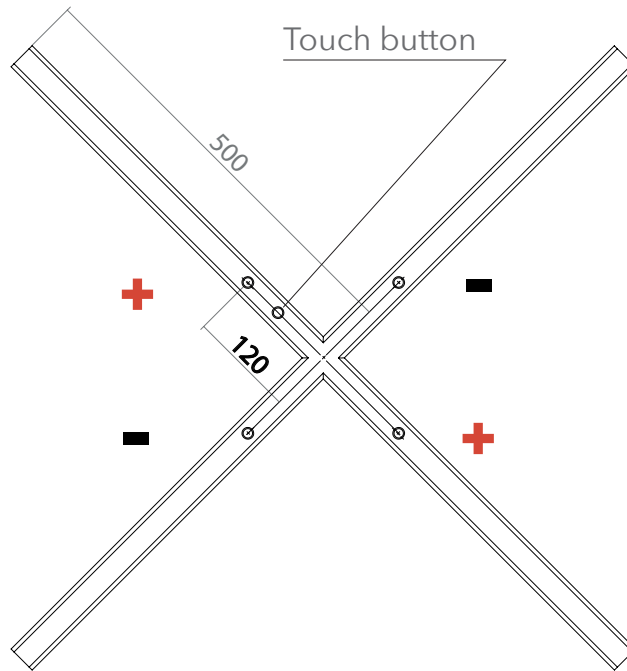

ANOUR | COPENHAGEN

THE X MODEL
Dia 100 cm

SERIES
A_Light

PRODUCT
X Model

LEAD TIME
4-6 weeks

WEIGHT
7,5 kg*

PACKAGE WEIGHT
10,5*

*Approximate values

SUSPENSION
3 meter (6 m available)

CEILING ROSETTE
Diameter 28cm

DIMMER COMPATIBILITY
Touch dimmer (STANDARD)
Available for DALI or 0-10Volt

CERTIFICATIONS
CE (230V)

MATERIALS
Copper, Brass

120 V (Available with Switchex)
Illumination
LED
Wattage: 40 Watts
Lumens: 2640 Lumens
Color Temperature: 2700
CRI: +93
Life Hours: 50,000