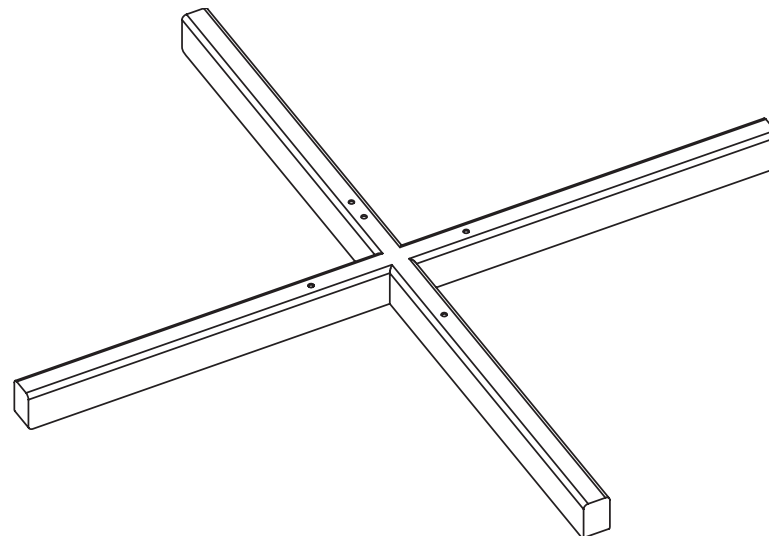

ANOUR | COPENHAGEN

THE X MODEL
Dia 100 cm

SERIES
A_Light

PRODUCT
X Model

LEAD TIME
4-6 weeks

WEIGHT
7,5 kg*

PACKAGE WEIGHT
10,5*

*Approximate values

SUSPENSION
3 meter (6 m available)

CEILING ROSETTE
Diameter 28cm

DIMMER COMPATIBILITY
Touch dimmer (STANDARD)
Available for DALI or 0-10Volt

CERTIFICATIONS
CE (230V)

MATERIALS
Copper, Brass

120 V (Available with Switchex)
Illumination
LED
Wattage: 40 Watts
Lumens: 2640 Lumens
Color Temperature: 2700
CRI: +93
Life Hours: 50,000