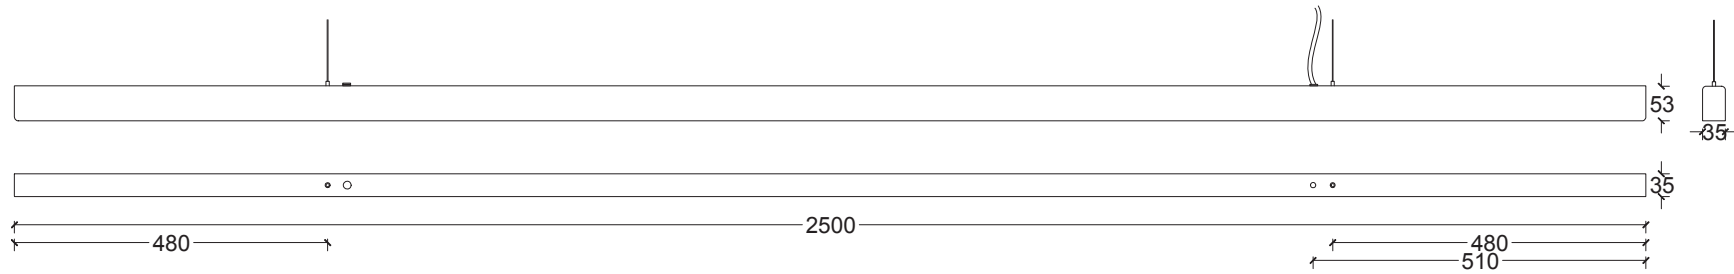

ANOUR | COPENHAGEN

THE I MODEL
250 cm