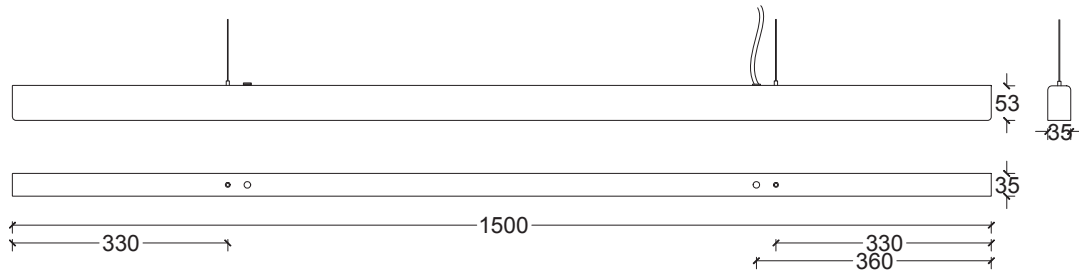

ANOUR | COPENHAGEN

THE I MODEL 150 cm