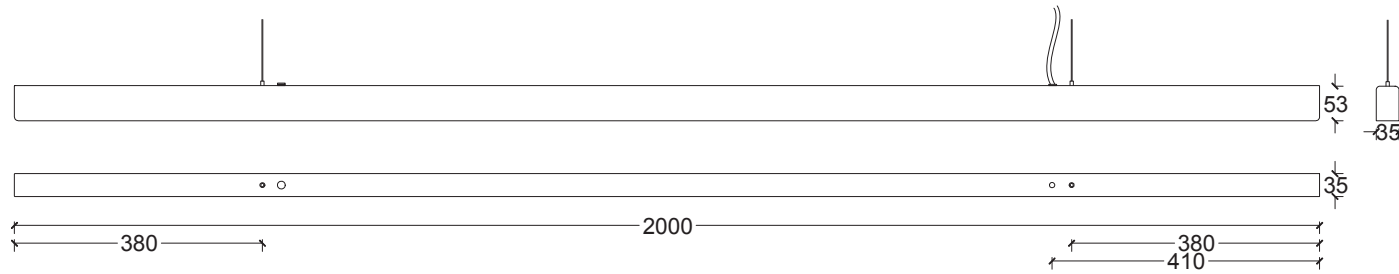

ANOUR | COPENHAGEN

THE I MODEL 200 cm

SERIES

A_Light

PRODUCT

I Model

LEAD TIME

4-6 weeks

WEIGHT

6,5 kg*

PACKAGE WEIGHT

8 kg*

*Approximate values

SUSPENSION

3 meter (6 m available)

CORD

3 m textile covered
(longer available)

DIMMER COMPATIBILITY

Touch dimmer (STANDARD)
Available for DALI or 0-10Volt

CERTIFICATIONS

CE (230V)