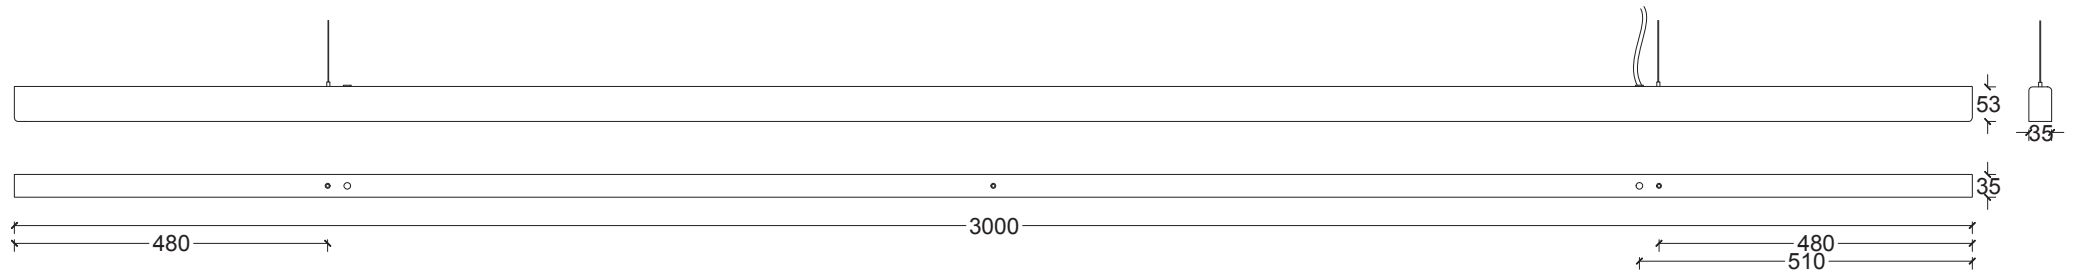

THE I MODEL  
300 cm

**SERIES**  
A\_Light

**PRODUCT**  
I Model

**LEAD TIME**  
4-6 weeks

**WEIGHT**  
10 kg\*

**PACKAGE WEIGHT**  
12 kg\*

\*Approximate values

**SUSPENSION**  
3 meter (6 m available)