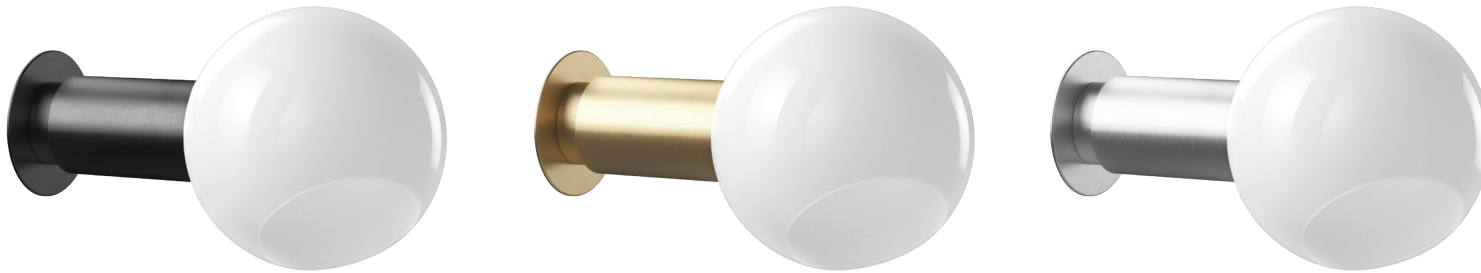

DONYA - TABLE LAMP

NAME
DONYA

CORD
2m Black cord with switch

LIGHT SOURCE
Socket: Gu10
Max wattage: 6W LED
(bulb not included)
Voltage (V): 100-240V

MATERIALS
Glass: Opal glass
Body: Gold Brushed Metal
Silver Brushed Metal
Noir Brushed Metal
Magnet: 2pcs

DIMENSIONS
Ø15cm x 25,5cm

CERTIFICATIONS
CE

DONYA - PENDANT LAMP

NAME
DONYA

CORD
3,5m Black cord

LIGHT SOURCE
Socket: Gu10
Max wattage: 6W LED
(bulb not included)
Voltage (V): 100-240V

MATERIALS
Glass: Opal glass
Body: Gold Brushed Metal
Silver Brushed Metal
Noir Brushed Metal
Ceiling cup not included

TYPE
Pendant lamp

WEIGHT
2 kg*

DIMMER COMPATIBILITY
Product can be fitted with a dimmer.
Please contact your local electrician.

LEAD TIME
1-2 weeks

PACKAGING
2,5 kg*

ENERGY EFFICIENCY CLASS
A++ (recommended bulb)

DIMENSIONS
Ø15cm x 33cm

CERTIFICATIONS
CE

DONYA - WALL LAMP

NAME DONYA	CORD 2m Black cord with switch	LIGHT SOURCE Socket: Gu10 Max wattage: 6W LED (bulb not included) Voltage (V): 100-240V	MATERIALS Glass: Opal glass Body: Gold Brushed Metal Silver Brushed Metal Noir Bushed Metal
TYPE Wall lamp	WEIGHT 2 kg*	DIMMER COMPATIBILITY Product can be fitted with a dimmer. Please contact your local electrician.	
LEAD TIME 1-2 weeks	PACKAGING 2,5 kg*	ENERGY EFFICIENCY CLASS A++ (recommended bulb)	
DIMENSIONS Ø15cm x 25,5cm	CERTIFICATIONS CE		