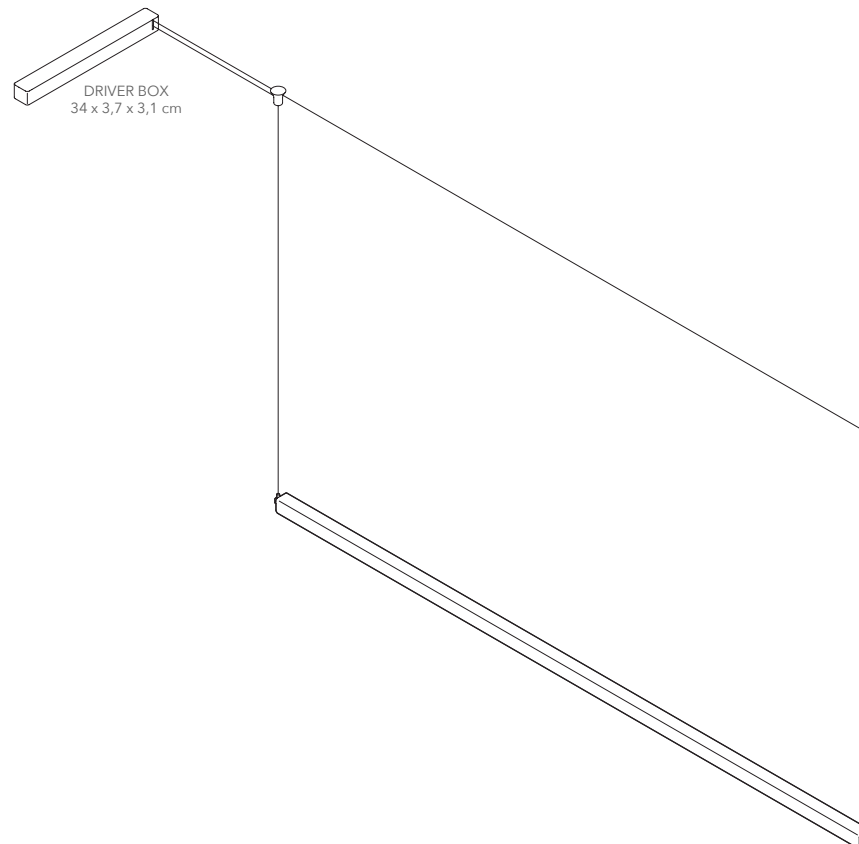

ANOUR

G-MODEL
100 cm

PRODUCT: G-MODEL, 100 cm

LEAD TIME: 8-10 weeks

WEIGHT: 2 kg (approximate value)

PACKAGE WEIGHT: 4,5 kg (approximate value)

SUSPENSION: 8m length

DIMMER: No dimming for standard lamp (only on/off)
Dali / Casambi / 1-10V available on request

Light output: 2130 lm

Color temperature: 2700 K

CRI: 93+

LED life hours: 50,000

AVAILABLE MATERIALS AND FINISHES:

Black aluminium

G-MODEL
150 cm

Black aluminium

PRODUCT: G-MODEL, 150 cm

LEAD TIME: 8-10 weeks

WEIGHT: 2,8 kg (approximate value)

PACKAGE WEIGHT: 6 kg (approximate value)

SUSPENSION: 8m length

DIMMER: No dimming for standard lamp (only on/off)
Dali / Casambi / 1-10V available on request