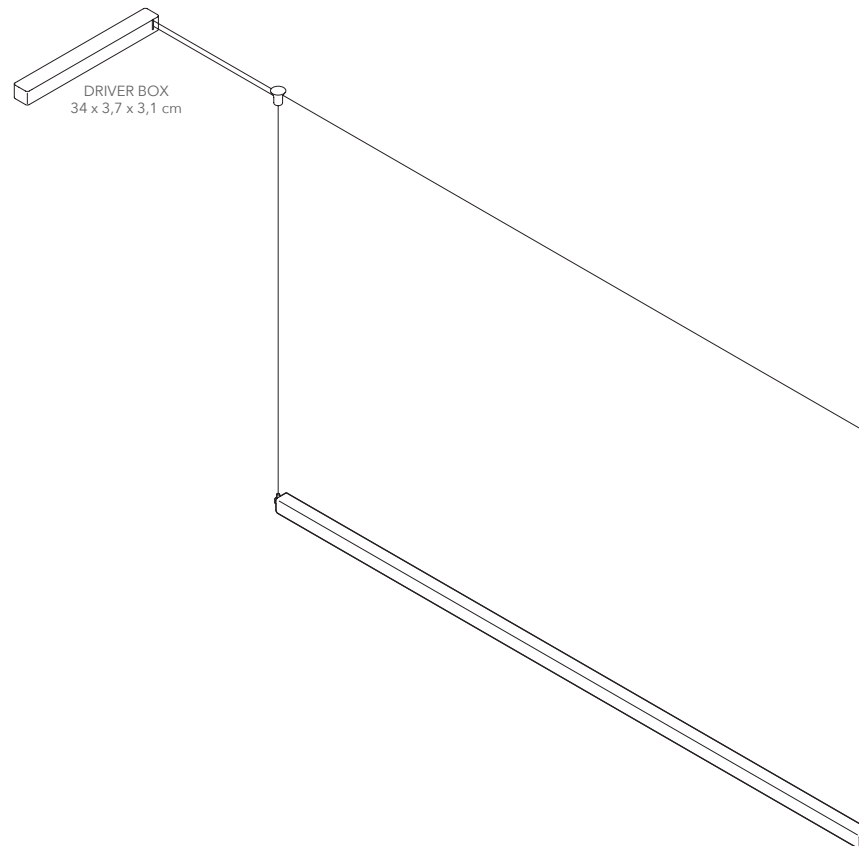

TECHNICAL DETAILS:

240V / 120V (available with Switchex)

Illumination

LED

Wattage: 30 W

Light output: 2130 lm

Color temperature: 2700 K

CRI: 93+

LED life hours: 50,000