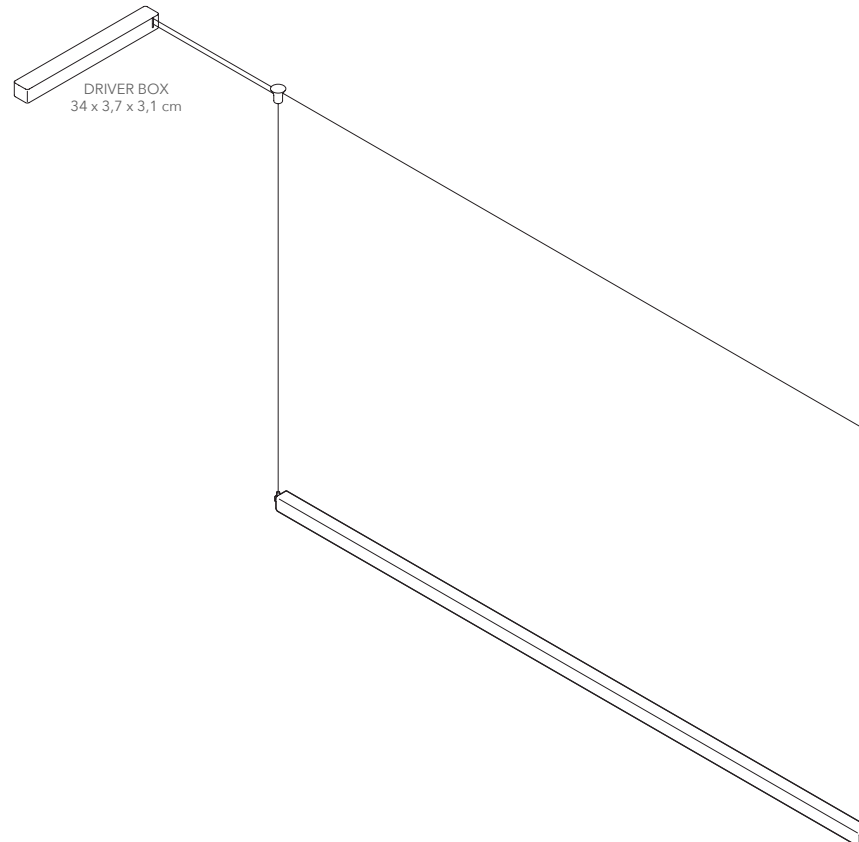

TECHNICAL DETAILS:

240V / 120V (available with Switchex)

Illumination

LED

Wattage: 30 W

Light output: 2130 lm

Color temperature: 2700 K

CRI: 93+

LED life hours: 50,000