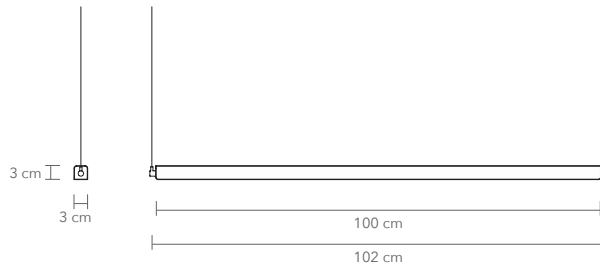

ANOUR

G-MODEL
100 cm

PRODUCT: G-MODEL, 100 cm

LEAD TIME: 8-10 weeks

WEIGHT: 2 kg (approximate value)

PACKAGE WEIGHT: 4,5 kg (approximate value)

SUSPENSION: 8m length

DIMMER: No dimming for standard lamp (only on/off)
Dali / Casambi / 1-10V available on request

Light output: 2130 lm

Color temperature: 2700 K

CRI: 93+

LED life hours: 50,000

AVAILABLE MATERIALS AND FINISHES:

Black aluminium

G-MODEL
150 cm

Black aluminium

PRODUCT: G-MODEL, 150 cm

LEAD TIME: 8-10 weeks

WEIGHT: 2,8 kg (approximate value)

PACKAGE WEIGHT: 6 kg (approximate value)

SUSPENSION: 8m length

DIMMER: No dimming for standard lamp (only on/off)
Dali / Casambi / 1-10V available on request

Light output: 2130 lm

Color temperature: 2700 K

CRI: 93+

LED life hours: 50,000

G-MODEL
200 cm

Black aluminium

PRODUCT: G-MODEL, 200 cm

LEAD TIME: 8-10 weeks