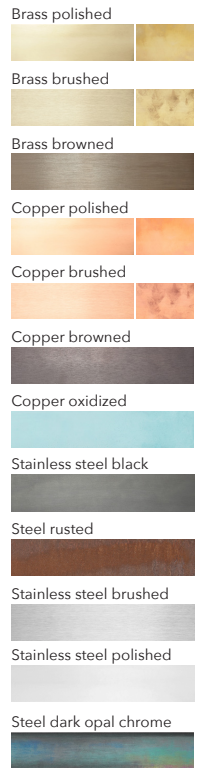

CORD: 3m textile cord standard, 6m available on request

DIMMER: Touch dimmer on the lamp as standard
Triac / Dali / Casambi / 1-10V / PUSH DIM available on request

CERTIFICATION: CE (230V)

MATERIAL: Steel, Stainless steel, Corten steel, Brass, Copper

CERTIFICATION: CE (230V)

MATERIAL: Steel, Stainless steel, Corten steel, Brass, Copper

For more technical information, please see the installation manual.

AVAILABLE MATERIALS AND FINISHES:

AVAILABLE CORDS: