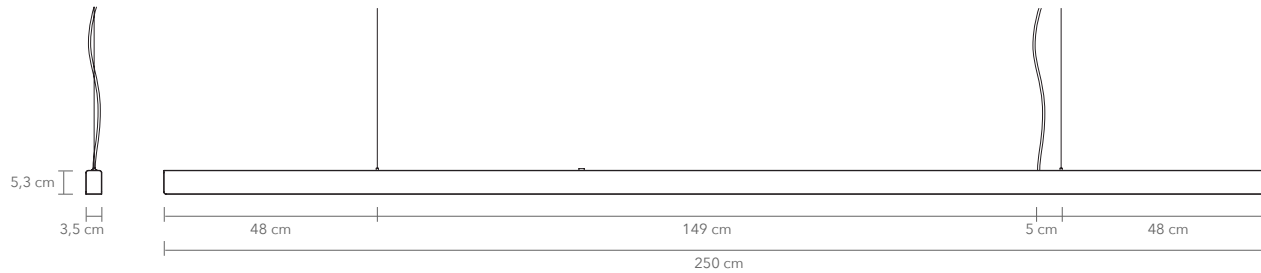

Light output: 2840 lm

Color temperature: 2700 K

CRI: 93+

LED life hours: 50,000

I-MODEL CORD 250 cm

PRODUCT: I-MODEL CORD, 250 cm

LEAD TIME: 8-10 weeks

WEIGHT: 8 kg (approximate value)