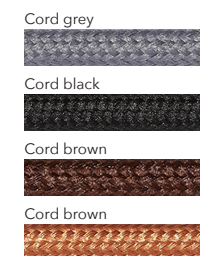

AVAILABLE CORDS:

TECHNICAL DETAILS:

240V / 120V (available with Switchex)

Illumination

LED

Wattage: 40 W

Light output: 2840 lm

Color temperature: 2700 K

CRI: 93+

LED life hours: 50,000