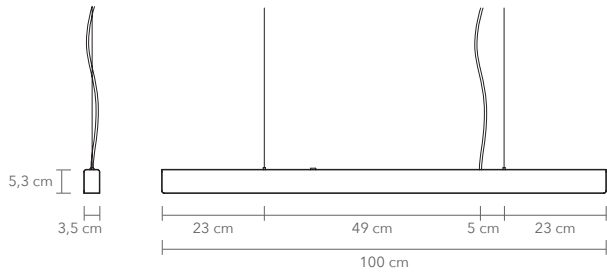

I-MODEL CORD 100 cm

PRODUCT: I-MODEL CORD, 100 cm

LEAD TIME: 8-10 weeks

WEIGHT: 3,3 kg (approximate value)

PACKAGE WEIGHT: 4,5 kg (approximate value)

SUSPENSION: 3m length standard, 8m available on request

CORD: 3m textile cord standard, 6m available on request

DIMMER: Touch dimmer on the lamp as standard
Triac / Dali / Casambi / 1-10V / PUSH DIM available on request

CERTIFICATION: CE (230V)

MATERIAL: Steel, Stainless steel, Corten steel, Brass, Copper

PACKAGE WEIGHT: 6 kg (approximate value)

SUSPENSION: 3m length standard, 8m available on request

CORD: 3m textile cord standard, 6m available on request

DIMMER: Touch dimmer on the lamp as standard
Triac / Dali / Casambi / 1-10V / PUSH DIM available on request