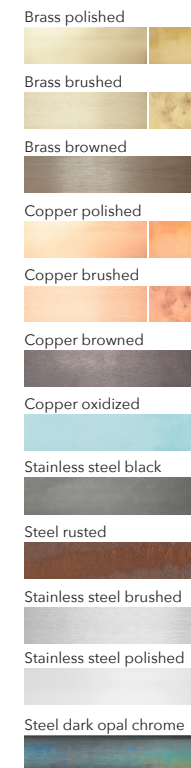

AVAILABLE MATERIALS AND FINISHES:

AVAILABLE CORDS: