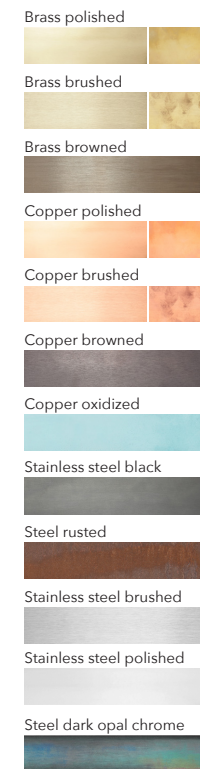

AVAILABLE MATERIALS AND FINISHES: