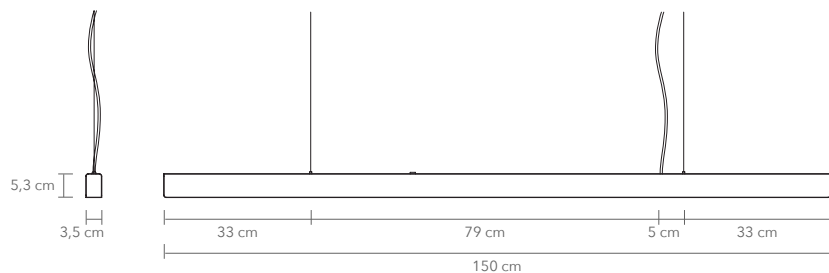

CRI: 93+

LED life hours: 50,000

AVAILABLE MATERIALS AND FINISHES:

AVAILABLE CORDS:

I-MODEL CORD 150 cm

PRODUCT: I-MODEL CORD, 150 cm

LEAD TIME: 8-10 weeks

WEIGHT: 5 kg (approximate value)

PACKAGE WEIGHT: 6 kg (approximate value)

SUSPENSION: 3m length standard, 8m available on request

CORD: 3m textile cord standard, 6m available on request

DIMMER: Touch dimmer on the lamp as standard
Triac / Dali / Casambi / 1-10V / PUSH DIM available on request