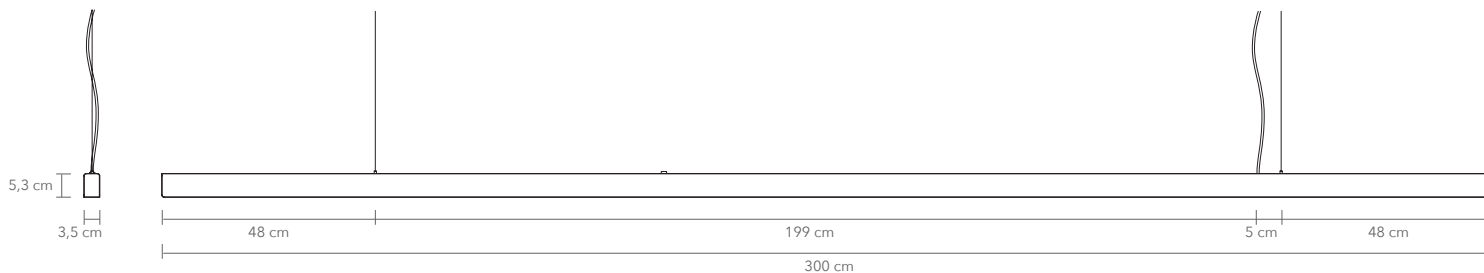

LED life hours: 50,000

I-MODEL CORD 300 cm

PRODUCT: I-MODEL CORD, 300 cm

LEAD TIME: 8-10 weeks

WEIGHT: 10 kg (approximate value)

PACKAGE WEIGHT: 12 kg (approximate value)

SUSPENSION: 3m length standard, 8m available on request