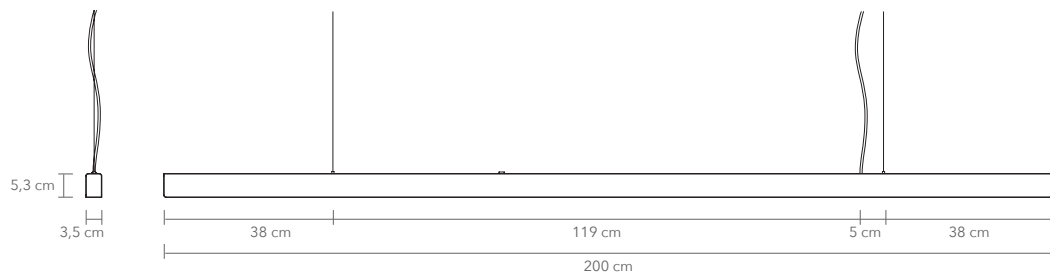

I-MODEL CORD 200 cm

PRODUCT: I-MODEL CORD, 200 cm

LEAD TIME: 8-10 weeks

WEIGHT: 6,5 kg (approximate value)

PACKAGE WEIGHT: 8 kg (approximate value)

SUSPENSION: 3m length standard, 8m available on request

CORD: 3m textile cord standard, 6m available on request

DIMMER: Touch dimmer on the lamp as standard
Triac / Dali / Casambi / 1-10V / PUSH DIM available on request

CERTIFICATION: CE (230V)

MATERIAL: Steel, Stainless steel, Corten steel, Brass, Copper

For more technical information, please see the installation manual.