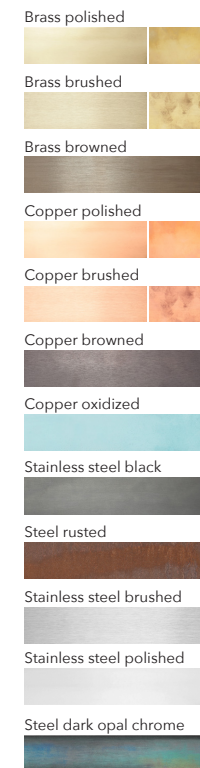

AVAILABLE MATERIALS AND FINISHES:

AVAILABLE CORDS: