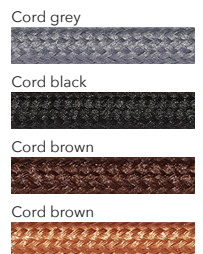

CERTIFICATION: CE (230V)

MATERIAL: Steel, Stainless steel, Corten steel, Brass, Copper

For more technical information, please see the installation manual.

AVAILABLE MATERIALS AND FINISHES:

AVAILABLE CORDS: