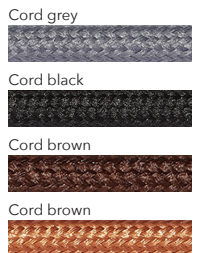

AVAILABLE CORDS: