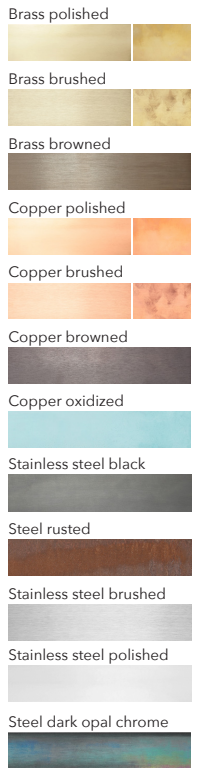

AVAILABLE MATERIALS AND FINISHES: