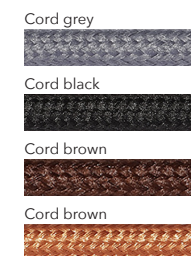

AVAILABLE CORDS:

TECHNICAL DETAILS:

240V / 120V (available with Switchex)

Illumination

LED

Wattage: 60 W

Light output: 4260 lm

Color temperature: 2700 K

CRI: 93+

LED life hours: 50,000