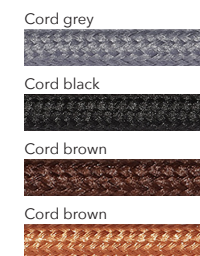

AVAILABLE CORDS:

TECHNICAL DETAILS:

240V / 120V (available with Switchex)

Illumination

LED

Wattage: 50 W

Light output: 3550 lm

Color temperature: 2700 K

CRI: 93+

LED life hours: 50,000