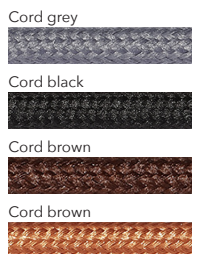

AVAILABLE CORDS:

TECHNICAL DETAILS:

240V / 120V (available with Switchex)

Illumination

LED

Wattage: 40 W

Light output: 2840 lm

Color temperature: 2700 K

CRI: 93+

LED life hours: 50,000