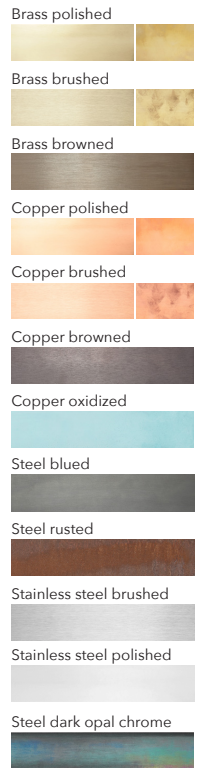

CRI: 93+

LED life hours: 50,000

AVAILABLE MATERIALS AND FINISHES:

Brass polished

Brass brushed

Brass browned

Copper polished

Copper brushed

Copper browned

Copper oxidized

Steel blued

Steel rusted

Stainless steel brushed

Stainless steel polished

Steel dark opal chrome

AVAILABLE CORDS:

CERTIFICATION: CE (230V)

MATERIAL: Steel, Stainless steel, Corten steel, Brass, Copper

For more technical information, please see the installation manual.

AVAILABLE MATERIALS AND FINISHES:

AVAILABLE CORDS:

CRI: 93+

LED life hours: 50,000

AVAILABLE MATERIALS AND FINISHES:

AVAILABLE CORDS: