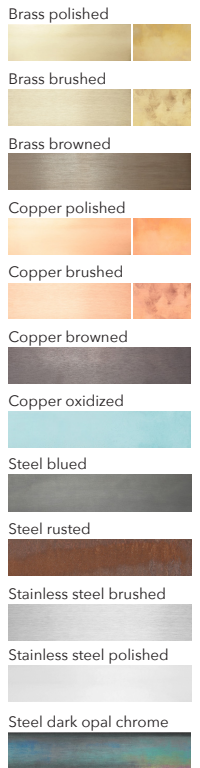

AVAILABLE MATERIALS AND FINISHES:

AVAILABLE CORDS: