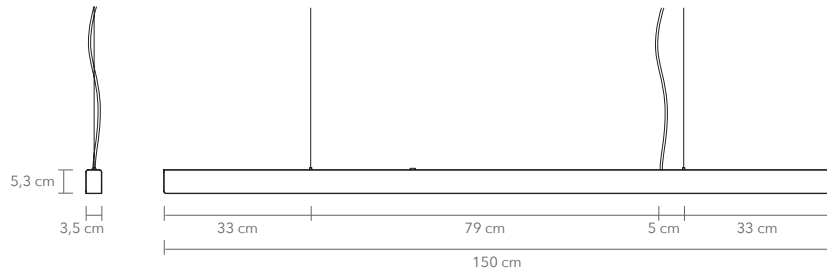

Cord grey

Cord black

Cord brown

Cord brown

ANOUR

I-MODEL CORD 150 cm

PRODUCT: I-MODEL CORD, 150 cm

LEAD TIME: 8-10 weeks

WEIGHT: 5 kg (approximate value)

PACKAGE WEIGHT: 6 kg (approximate value)

SUSPENSION: 3m length standard, 8m available on request

CORD: 3m textile cord standard, 6m available on request

DIMMER: Touch dimmer on the lamp as standard
Dali / Casambi / 1-10V available on request