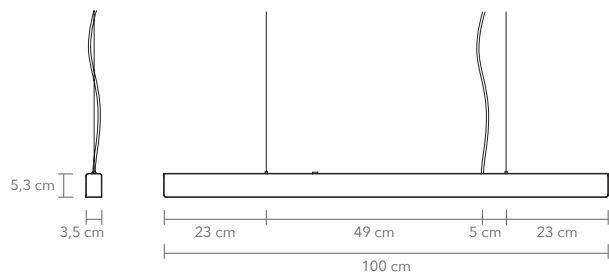

ANOUR

I-MODEL CORD 100 cm

PRODUCT: I-MODEL CORD, 100 cm

LEAD TIME: 8-10 weeks

WEIGHT: 3,3 kg (approximate value)

PACKAGE WEIGHT: 4,5 kg (approximate value)

SUSPENSION: 3m length standard, 8m available on request

CORD: 3m textile cord standard, 6m available on request

DIMMER: Touch dimmer on the lamp as standard
Dali / Casambi / 1-10V available on request

CERTIFICATION: CE (230V)

MATERIAL: Steel, Stainless steel, Corten steel, Brass, Copper

WEIGHT: 5 kg (approximate value)

PACKAGE WEIGHT: 6 kg (approximate value)

SUSPENSION: 3m length standard, 8m available on request

CORD: 3m textile cord standard, 6m available on request

DIMMER: Touch dimmer on the lamp as standard
Dali / Casambi / 1-10V available on request