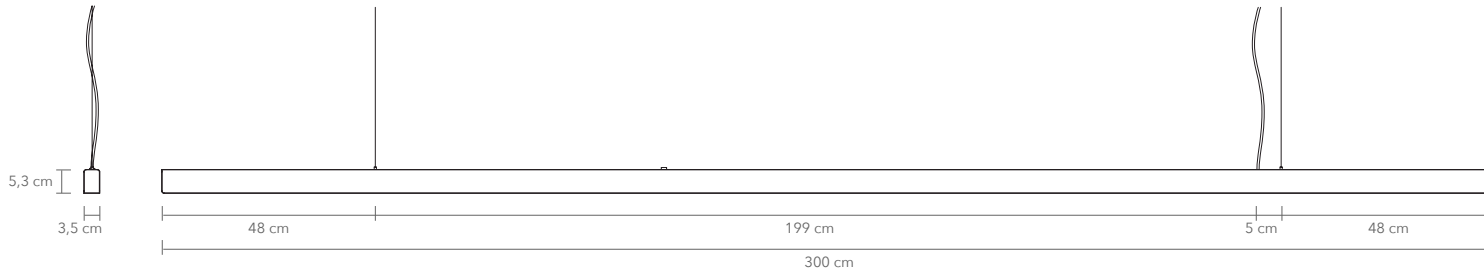

LED life hours: 50,000

I-MODEL CORD 300 cm

PRODUCT: I-MODEL CORD, 300 cm

LEAD TIME: 8-10 weeks

WEIGHT: 10 kg (approximate value)

PACKAGE WEIGHT: 12 kg (approximate value)

SUSPENSION: 3m length standard, 8m available on request