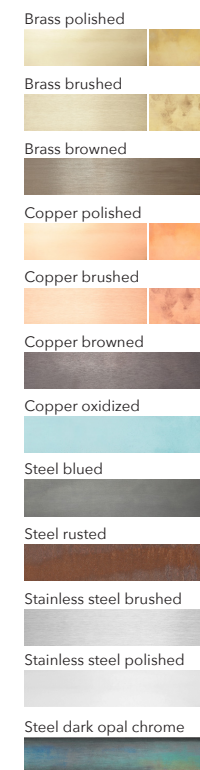

CRI: 93+

LED life hours: 50,000

AVAILABLE MATERIALS AND FINISHES:

Brass polished

Brass brushed

Brass browned

Copper polished

Copper brushed

Copper browned

Copper oxidized

Steel blued

Steel rusted

Stainless steel brushed

Stainless steel polished

Steel dark opal chrome

AVAILABLE CORDS:

CERTIFICATION: CE (230V)

MATERIAL: Steel, Stainless steel, Corten steel, Brass, Copper

For more technical information, please see the installation manual.

AVAILABLE MATERIALS AND FINISHES:

AVAILABLE CORDS:

CRI: 93+

LED life hours: 50,000

AVAILABLE MATERIALS AND FINISHES:

AVAILABLE CORDS: