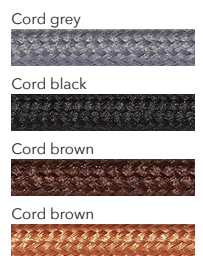

AVAILABLE CORDS: