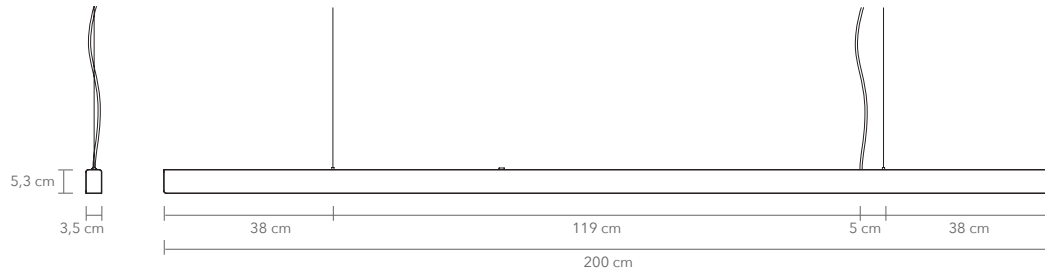

I-MODEL CORD 200 cm

PRODUCT: I-MODEL CORD, 200 cm

LEAD TIME: 8-10 weeks

WEIGHT: 6,5 kg (approximate value)

PACKAGE WEIGHT: 8 kg (approximate value)

SUSPENSION: 3m length standard, 8m available on request

CORD: 3m textile cord standard, 6m available on request

DIMMER: Touch dimmer on the lamp as standard
Dali / Casambi / 1-10V available on request

CERTIFICATION: CE (230V)

MATERIAL: Steel, Stainless steel, Corten steel, Brass, Copper

For more technical information, please see the installation manual.