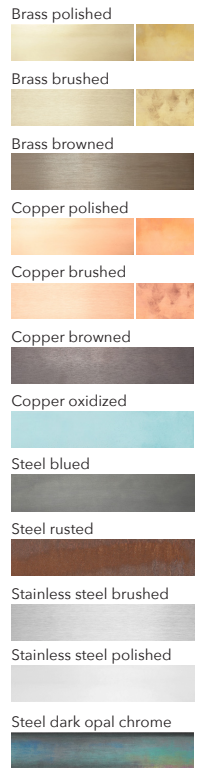

AVAILABLE MATERIALS AND FINISHES: