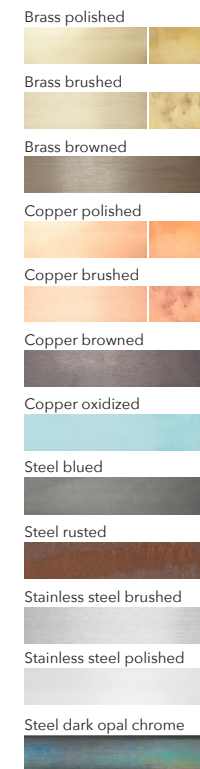

AVAILABLE MATERIALS AND FINISHES: