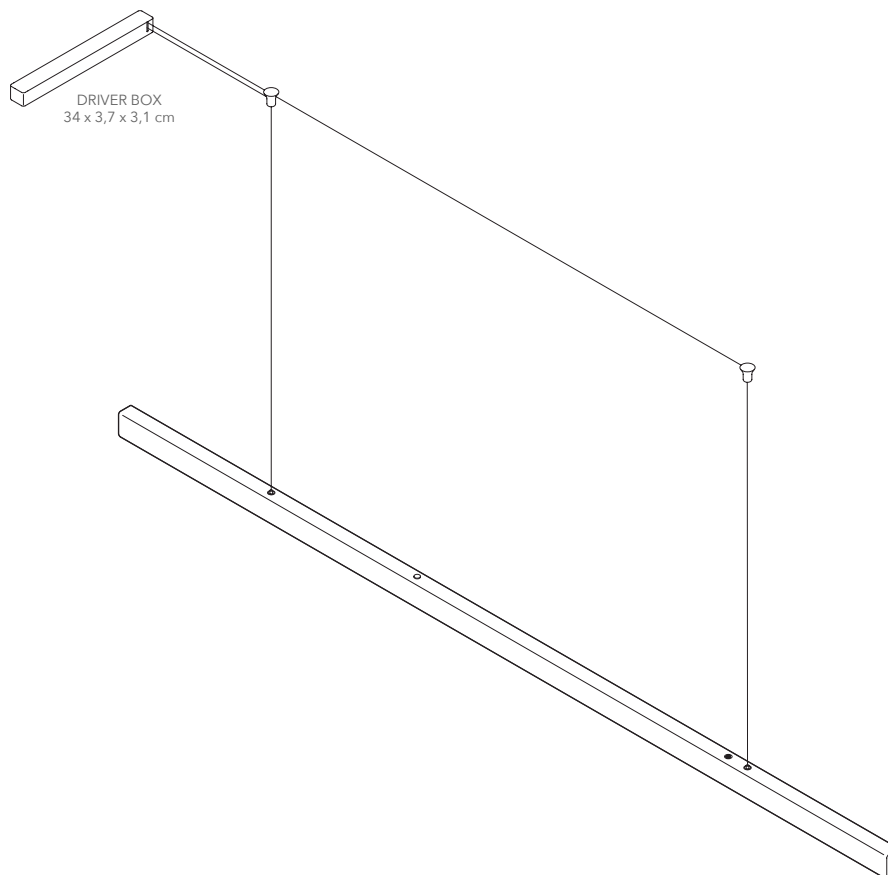

I-MODEL CORDLESS 250 cm

PRODUCT: I-MODEL CORDLESS, 250 cm

LEAD TIME: 8-10 weeks

WEIGHT: 8 kg (approximate value)

PACKAGE WEIGHT: 10 kg (approximate value)

SUSPENSION: 8m length standard, drop ceiling available on request

DIMMER: Touch dimmer on the lamp as standard
Dali / Casambi / 1-10V available on request

CERTIFICATION: CE (230V)

MATERIAL: Steel, Stainless steel, Corten steel, Brass, Copper

For more technical information, please see the installation manual.

AVAILABLE MATERIALS AND FINISHES:

TECHNICAL DETAILS:

240V / 120V (available with Switchex)

Illumination

LED

Wattage: 50 W

Light output: 3550 lm

Color temperature: 2700 K

CRI: 93+

LED life hours: 50,000