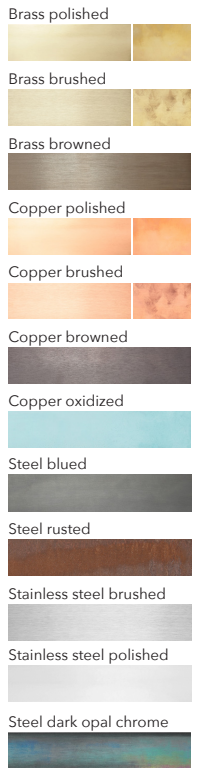

AVAILABLE MATERIALS AND FINISHES:

TECHNICAL DETAILS:

240V / 120V (available with Switchex)

Illumination

LED

Wattage: 60 W

Light output: 4260 lm

Color temperature: 2700 K

CRI: 93+

LED life hours: 50,000