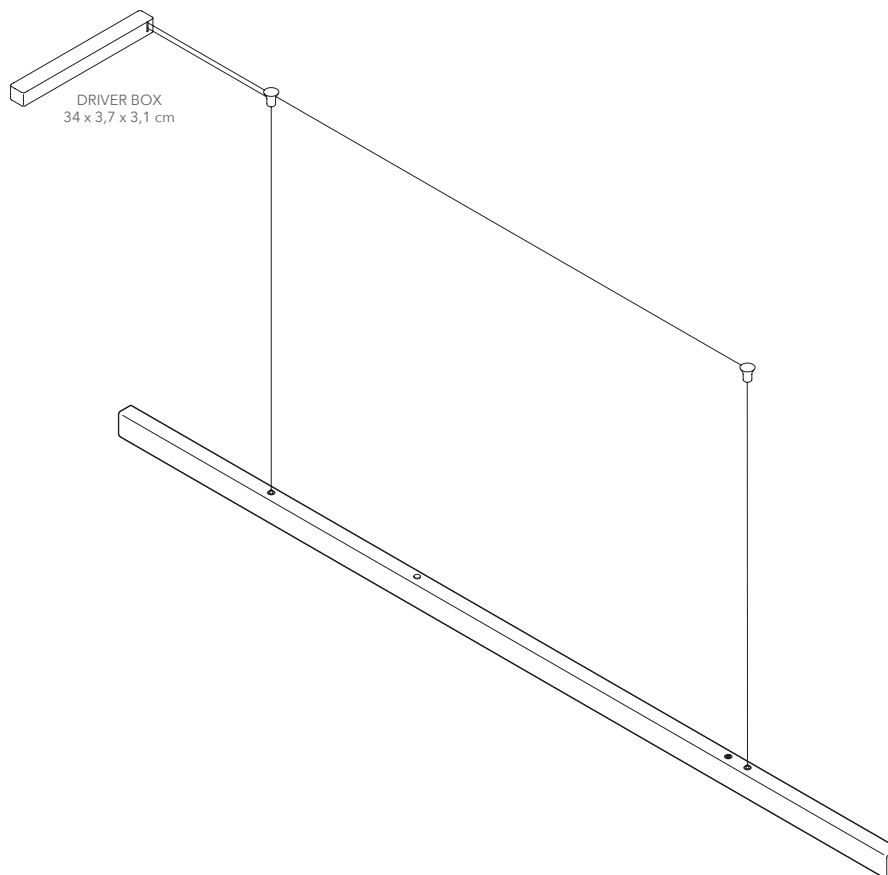

I-MODEL CORDLESS

100 cm

PRODUCT: I-MODEL CORDLESS , 100 cm

LEAD TIME: 8-10 weeks

WEIGHT: 3,3 kg (approximate value)

PACKAGE WEIGHT: 4,5 kg (approximate value)

SUSPENSION: 8m length, drop ceiling available on request

DIMMER: Touch dimmer on the lamp as standard
Dali / Casambi / 1-10V available on request

CERTIFICATION: CE (230V)

MATERIAL: Steel, Stainless steel, Corten steel, Brass, Copper

For more technical information, please see the installation manual.

TECHNICAL DETAILS:

240V / 120V (available with Switchex)

Illumination

LED

Wattage: 30 W

Light output: 2130 lm

Color temperature: 2700 K

CRI: 93+

LED life hours: 50,000

AVAILABLE MATERIALS AND FINISHES: