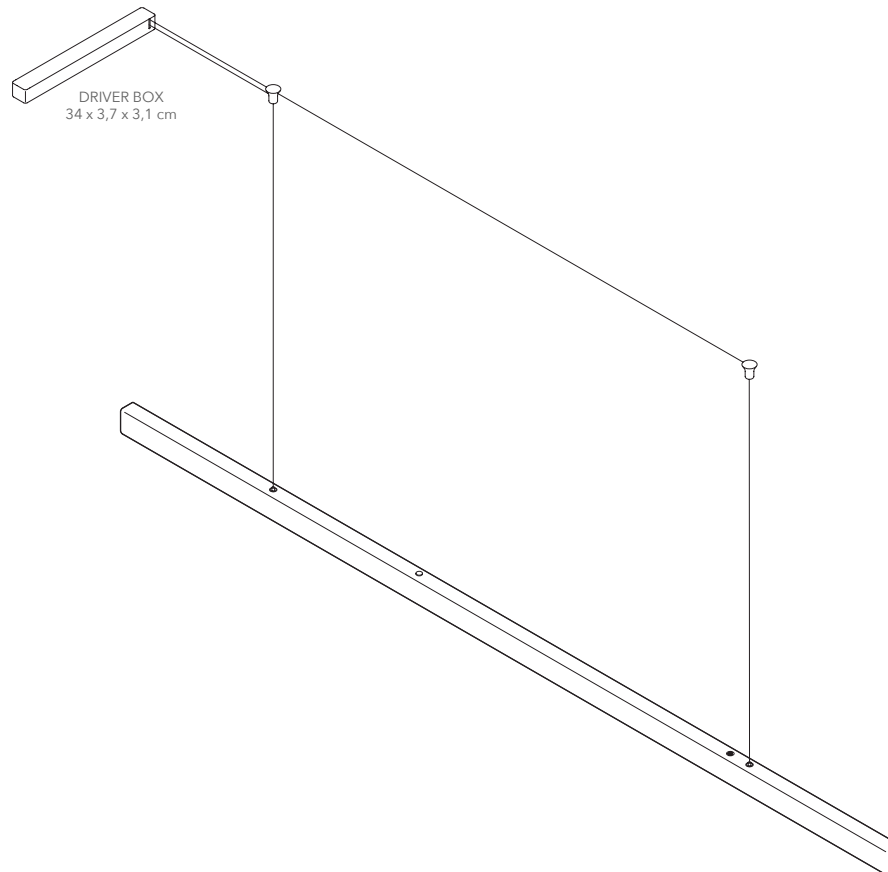

I-MODEL CORDLESS 200 cm

PRODUCT: I-MODEL CORDLESS, 200 cm

LEAD TIME: 8-10 weeks

WEIGHT: 6,5 kg (approximate value)

PACKAGE WEIGHT: 8 kg (approximate value)

SUSPENSION: 8m length standard, drop ceiling available on request

DIMMER: Touch dimmer on the lamp as standard
Dali / Casambi / 1-10V available on request

CERTIFICATION: CE (230V)

MATERIAL: Steel, Stainless steel, Corten steel, Brass, Copper

For more technical information, please see the installation manual.

AVAILABLE MATERIALS AND FINISHES:

TECHNICAL DETAILS:

240V / 120V (available with Switchex)

Illumination

LED

Wattage: 40 W

Light output: 2840 lm

Color temperature: 2700 K

CRI: 93+

LED life hours: 50,000