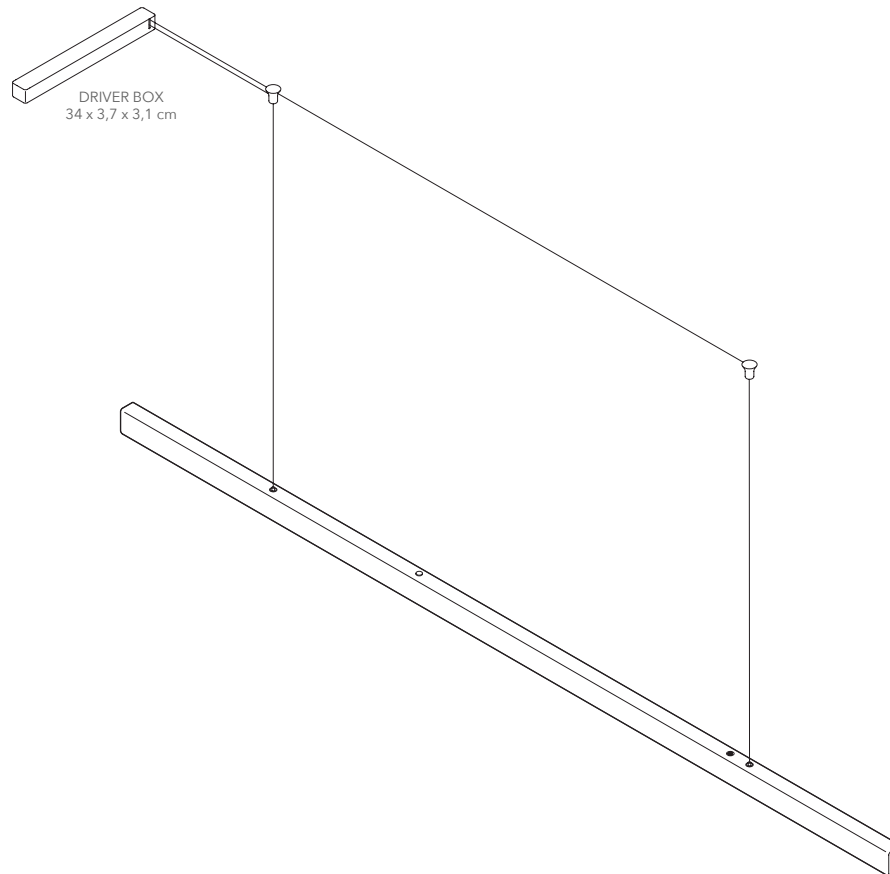

I-MODEL CORDLESS 150 cm

PRODUCT: I-MODEL CORDLESS, 150 cm

LEAD TIME: 8-10 weeks

WEIGHT: 5 kg (approximate value)

PACKAGE WEIGHT: 6 kg (approximate value)

SUSPENSION: 8m length, drop ceiling available on request

DIMMER: Touch dimmer on the lamp as standard
Dali / Casambi / 1-10V available on request

CERTIFICATION: CE (230V)

MATERIAL: Steel, Stainless steel, Corten steel, Brass, Copper

For more technical information, please see the installation manual.

AVAILABLE MATERIALS AND FINISHES:

TECHNICAL DETAILS:

240V / 120V (available with Switchex)

Illumination

LED

Wattage: 30 W

Light output: 2130 lm

Color temperature: 2700 K

CRI: 93+

LED life hours: 50,000