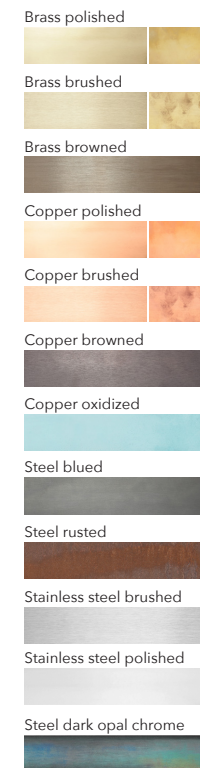

AVAILABLE MATERIALS AND FINISHES:

TECHNICAL DETAILS:

240V / 120V (available with Switchex)

Illumination

LED

Wattage: 50 W

Light output: 3550 lm

Color temperature: 2700 K

CRI: 93+

LED life hours: 50,000