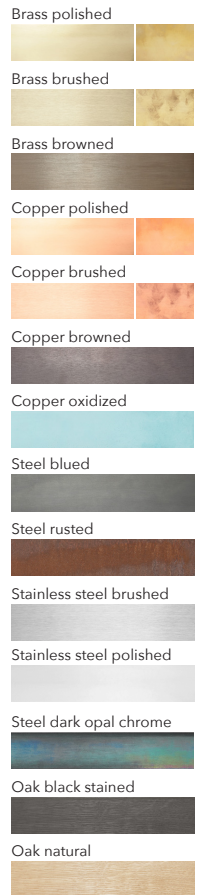

AVAILABLE MATERIALS AND FINISHES:

TECHNICAL DETAILS:

240V / 120V (available with Switchex)

Illumination

LED

Wattage: 40 W

Light output: 2840 lm

Color temperature: 2700 K

CRI: 93+

LED life hours: 50,000