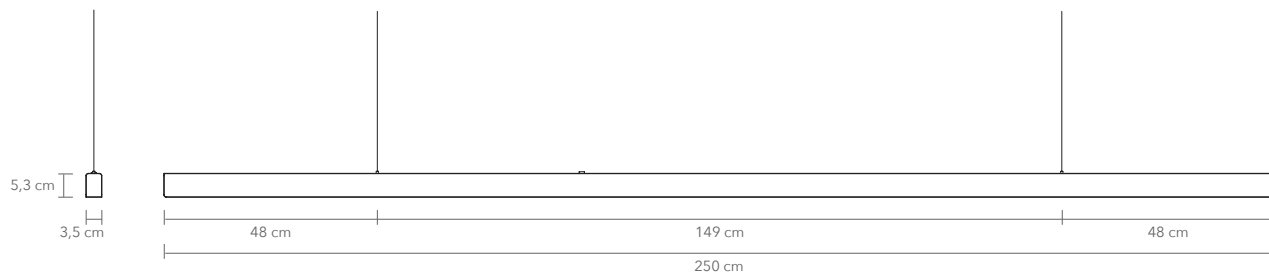

Color temperature: 2700 K

CRI: 93+

LED life hours: 50,000

I-MODEL CORDLESS 250 cm

PRODUCT: I-MODEL CORDLESS, 250 cm

LEAD TIME: 8-10 weeks

WEIGHT: 8 kg (approximate value)

PACKAGE WEIGHT: 10 kg (approximate value)