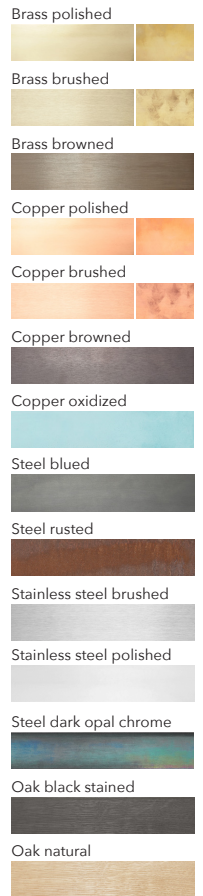

AVAILABLE MATERIALS AND FINISHES:

TECHNICAL DETAILS:

240V / 120V (available with Switchex)

Illumination

LED

Wattage: 30 W

Light output: 2130 lm

Color temperature: 2700 K

CRI: 93+

LED life hours: 50,000