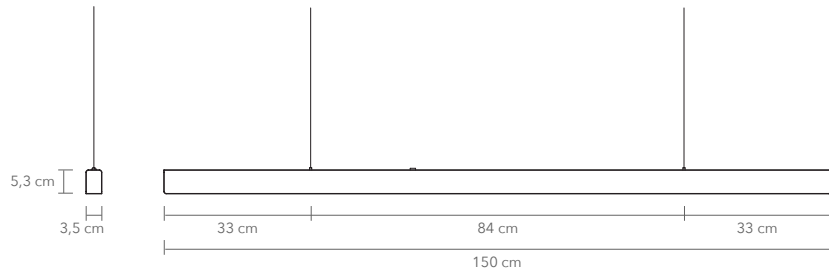

LED life hours: 50,000

AVAILABLE MATERIALS AND FINISHES:

I-MODEL CORDLESS 150 cm

PRODUCT: I-MODEL CORDLESS, 150 cm

LEAD TIME: 8-10 weeks

WEIGHT: 5 kg (approximate value)

PACKAGE WEIGHT: 6 kg (approximate value)