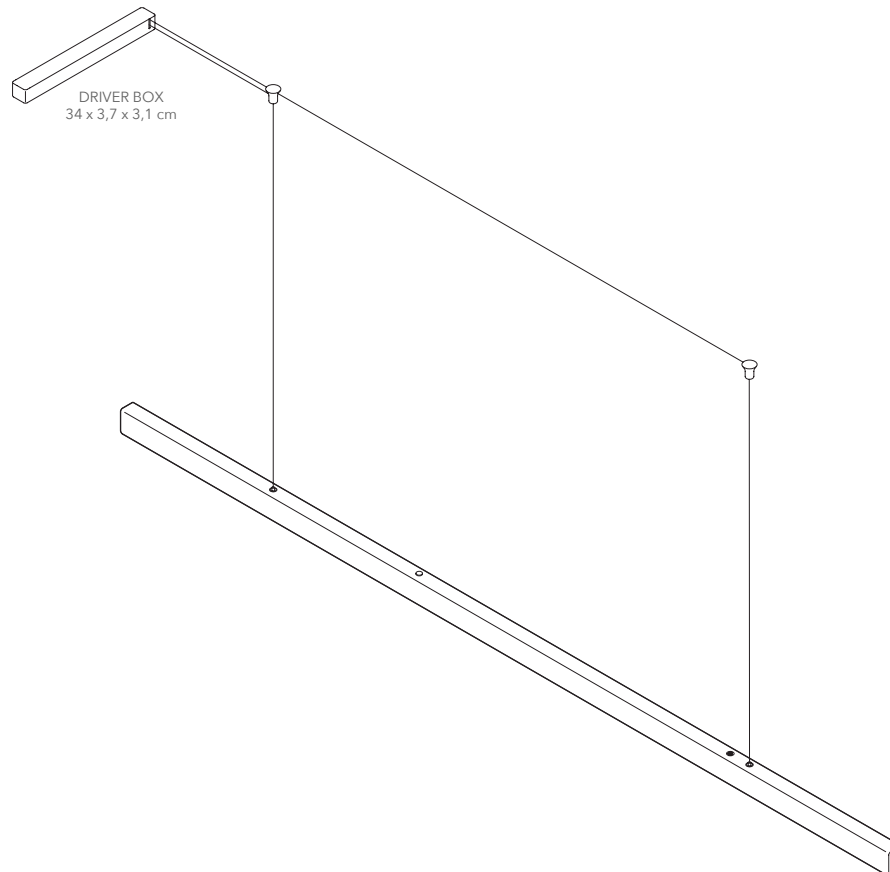

I-MODEL CORDLESS 300 cm

PRODUCT: I-MODEL CORDLESS, 300 cm

LEAD TIME: 8-10 weeks

WEIGHT: 10 kg (approximate value)

PACKAGE WEIGHT: 12 kg (approximate value)

SUSPENSION: 3m length standard, drop ceiling available on request

DIMMER: Touch dimmer on the lamp as standard
Dali / Casambi / 1-10V available on request

CERTIFICATION: CE (230V)

MATERIAL: Steel, Stainless steel, Corten steel, Brass, Copper

For more technical information, please see the installation manual.

AVAILABLE MATERIALS AND FINISHES:

TECHNICAL DETAILS:

240V / 120V (available with Switchex)

Illumination

LED

Wattage: 60 W

Light output: 4260 lm

Color temperature: 2700 K

CRI: 93+

LED life hours: 50,000