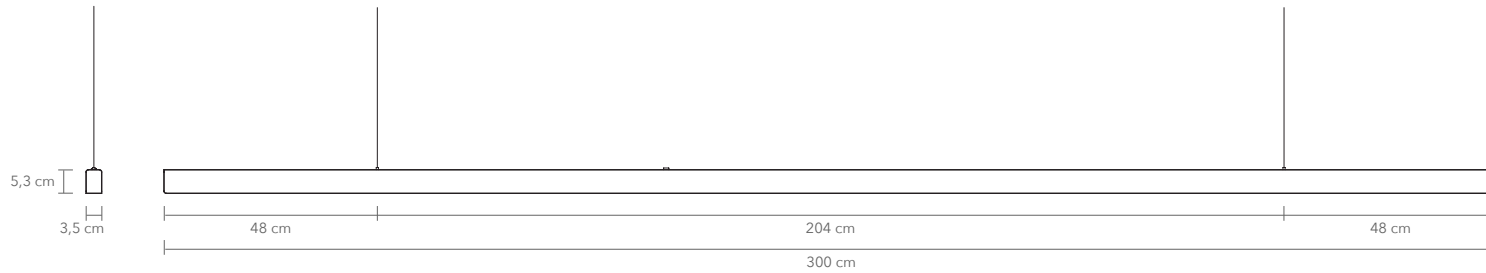

Color temperature: 2700 K

CRI: 93+

LED life hours: 50,000

I-MODEL CORDLESS 300 cm

PRODUCT: I-MODEL CORDLESS, 300 cm

LEAD TIME: 8-10 weeks

WEIGHT: 10 kg (approximate value)

PACKAGE WEIGHT: 12 kg (approximate value)