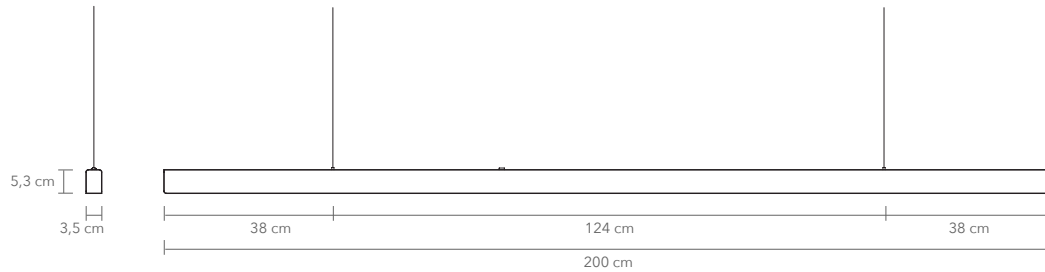

For more technical information, please see the installation manual.

AVAILABLE MATERIALS AND FINISHES:

TECHNICAL DETAILS:

240V / 120V (available with Switchex)

Illumination

LED

Wattage: 30 W

Light output: 2130 lm

Color temperature: 2700 K

CRI: 93+

LED life hours: 50,000

I-MODEL CORDLESS 200 cm

PRODUCT: I-MODEL CORDLESS, 200 cm

LEAD TIME: 8-10 weeks

WEIGHT: 6,5 kg (approximate value)

PACKAGE WEIGHT: 8 kg (approximate value)