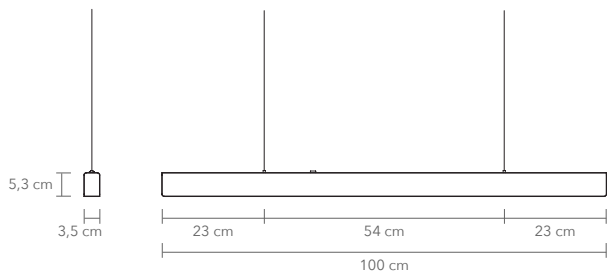

I-MODEL CORDLESS

100 cm

PRODUCT: I-MODEL CORDLESS , 100 cm

LEAD TIME: 8-10 weeks

WEIGHT: 3,3 kg (approximate value)

PACKAGE WEIGHT: 4,5 kg (approximate value)

SUSPENSION: 8m length, drop ceiling available on request