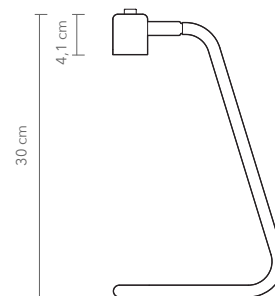

ANOUR

T-MODEL

PRODUCT: T-MODEL

LEAD TIME: 8-10 weeks

WEIGHT: 3 kg (approximate value)

PACKAGE WEIGHT: 4,5 kg (approximate value)

CORD: Black cord

DIMMER: Touch dimmer on the lamp

CERTIFICATION: CE (230V)

MATERIAL: Brass