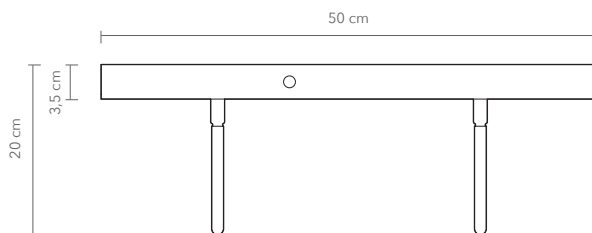

ANOUR

T-MODEL

PRODUCT: T-MODEL

LEAD TIME: 8-10 weeks

WEIGHT: 3 kg (approximate value)

PACKAGE WEIGHT: 4,5 kg (approximate value)

CORD: Black cord

DIMMER: Touch dimmer on the lamp

CERTIFICATION: CE (230V)

MATERIAL: Brass