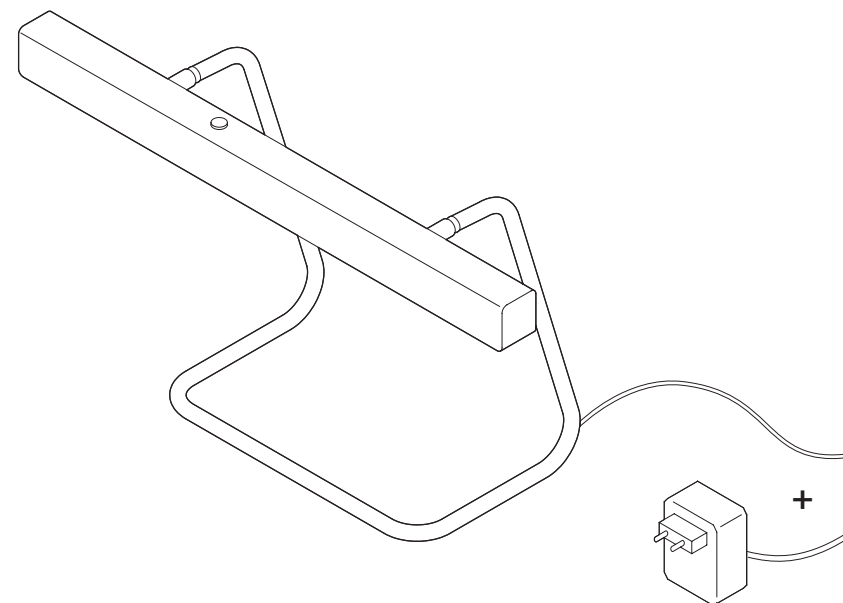

AVAILABLE MATERIALS AND FINISHES:

Brass polished

Brass brushed

Brass browned

TECHNICAL DETAILS:

240V / 120V

Illumination

LED

Wattage: 10 W

Light output: 1185 lm

Color temperature: 2700 K

CRI: 93+

LED life hours: 50,000