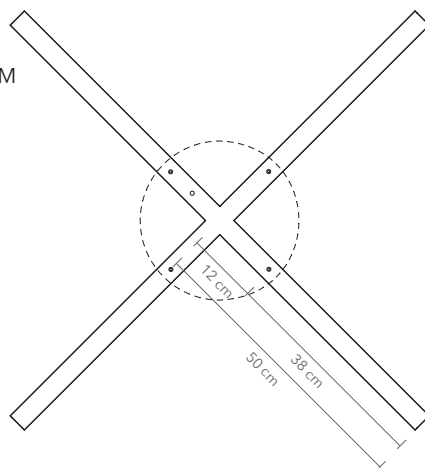

ROSETTE SIZE  
Ø27,5 cm x 3 cm

**PRODUCT:** X-MODEL

**LEAD TIME:** 8-10 weeks

**WEIGHT:** 7,5 kg (approximate value)

**PACKAGE WEIGHT:** 10,5 kg (approximate value)

**SUSPENSION:** 3m length

**DIMMER:** Touch dimmer on the lamp as standard  
Available external dimming : Triac / Dali / Casambi / 1-10V / PUSH DIM  
**Touch button not functional with external dimming**