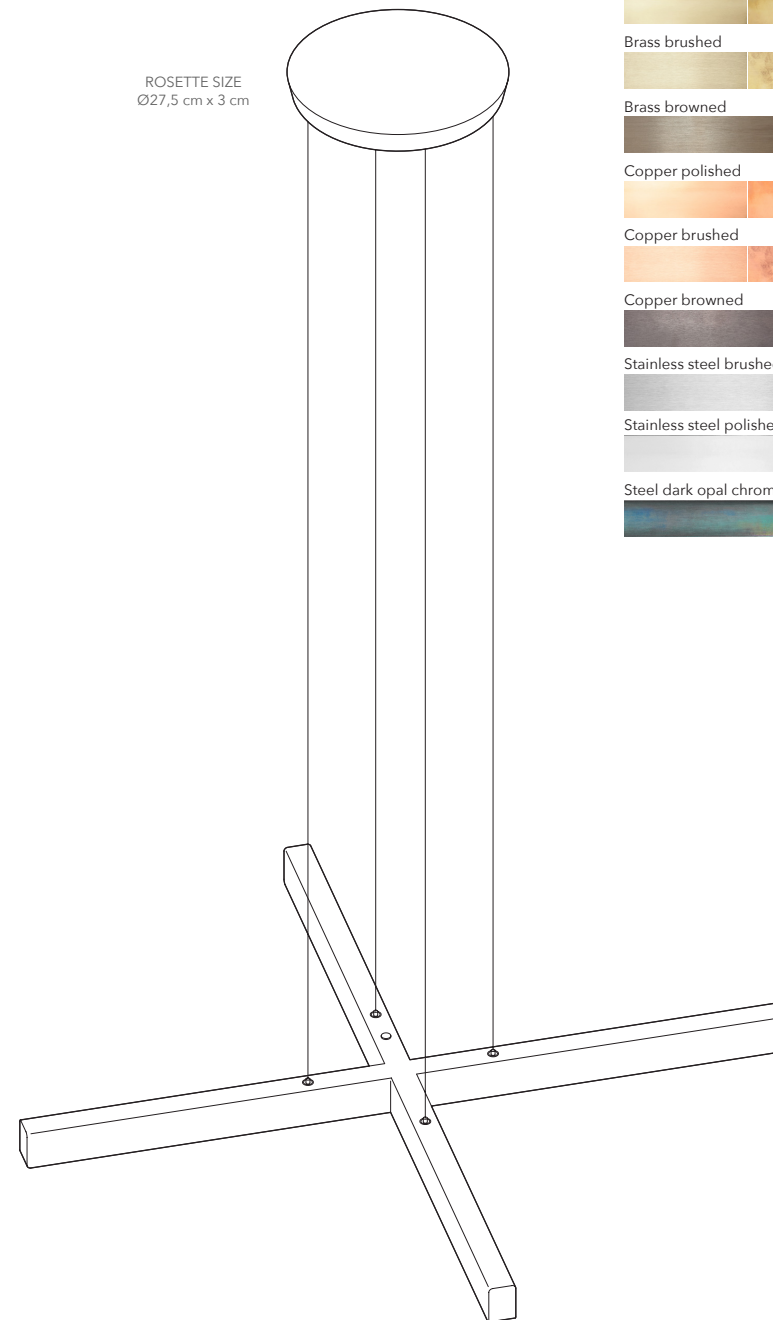

ROSETTE SIZE  
Ø27,5 cm x 3 cm

**PRODUCT:** X-MODEL

**LEAD TIME:** 8-10 weeks

**WEIGHT:** 7,5 kg (approximate value)

**PACKAGE WEIGHT:** 10,5 kg (approximate value)

**SUSPENSION:** 3m length

**DIMMER:** Touch dimmer on the lamp as standard  
Available external dimming : Triac / Dali / Casambi / 1-10V / PUSH DIM  
**Touch button not functional with external dimming**

### TECHNICAL DETAILS:

240V / 120V (available with Switchex)

Illumination

LED

Wattage: 40 W

Light output: 2640 lm

Color temperature: 2700 K, 3000 K, 4000 K

CRI: 93+