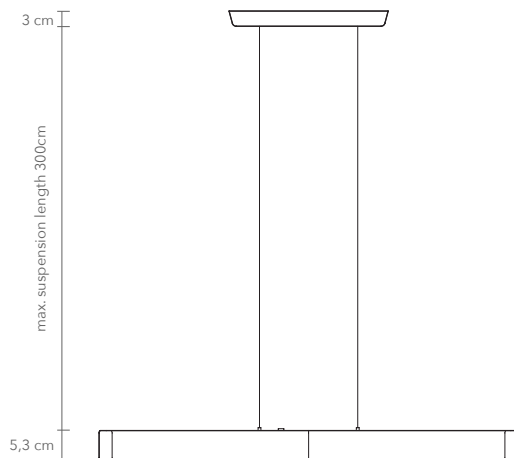

ROSETTE SIZE  
Ø27,5 cm x 3 cm

**PRODUCT:** X-MODEL

**LEAD TIME:** 8-10 weeks

**WEIGHT:** 7,5 kg (approximate value)

**PACKAGE WEIGHT:** 10,5 kg (approximate value)

**SUSPENSION:** 3m length

**DIMMER:** Touch dimmer on the lamp as standard  
Available external dimming : Triac / Dali / Casambi / 1-10V / PUSH DIM  
**Touch button not functional with external dimming**