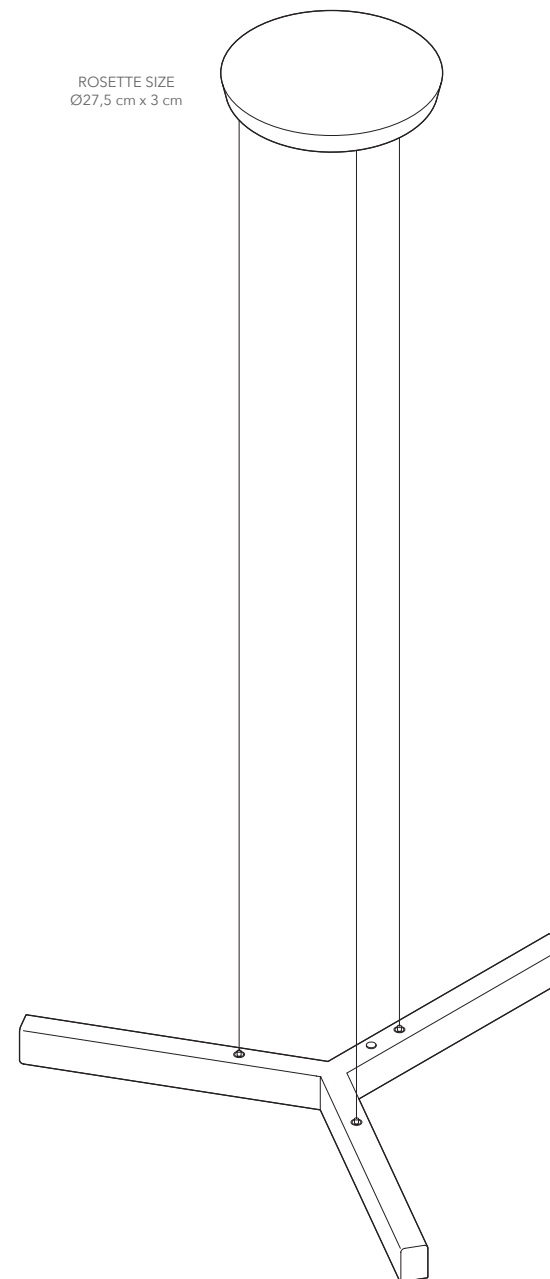

ROSETTE SIZE  
Ø27,5 cm x 3 cm

**PRODUCT:** Y-MODEL

**LEAD TIME:** 8-10 weeks

**WEIGHT:** 4,5 kg (approximate value)

**PACKAGE WEIGHT:** 7,5 kg (approximate value)

**SUSPENSION:** 3m length

**DIMMER:** Touch dimmer on the lamp as standard  
Available external dimming : Triac / Dali / Casambi / 1-10V / PUSH DIM  
**Touch button not functional with external dimming**

**CERTIFICATION:** CE (230V)

**MATERIAL:** Brass, Copper

For more technical information, please see the installation manual.

### TECHNICAL DETAILS:

240V / 120V (available with Switchex)  
Illumination  
LED  
Wattage: 31 W  
Light output: 1490 lm  
Color temperature: 2700 K, 3000 K, 4000 K  
CRI: 93+  
LED life hours: 50,000