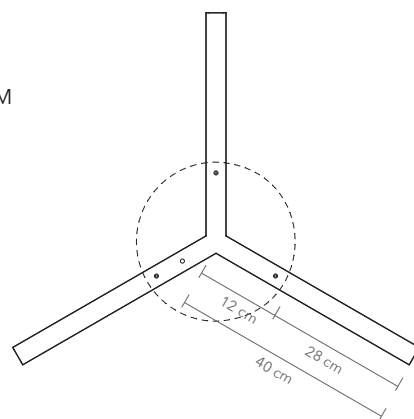

PRODUCT: Y-MODEL

LEAD TIME: 8-10 weeks

WEIGHT: 4,5 kg (approximate value)

PACKAGE WEIGHT: 7,5 kg (approximate value)

SUSPENSION: 3m length

DIMMER: Touch dimmer on the lamp as standard
Available external dimming : Triac / Dali / Casambi / 1-10V / PUSH DIM
Touch button not functional with external dimming

CERTIFICATION: CE (230V)

MATERIAL: Brass, Copper

For more technical information, please see the installation manual.