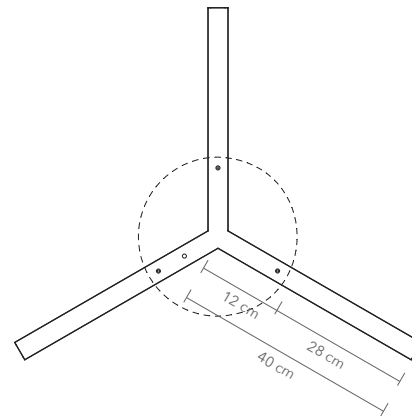

ROSETTE SIZE  
Ø27,5 cm x 3 cm

**PRODUCT:** Y-MODEL

**LEAD TIME:** 8-10 weeks

**WEIGHT:** 4,5 kg (approximate value)

**PACKAGE WEIGHT:** 7,5 kg (approximate value)

**SUSPENSION:** 3m length

**DIMMER:** Touch dimmer on the lamp as standard  
Dali / Casambi / 1-10V / Push-dim available on request