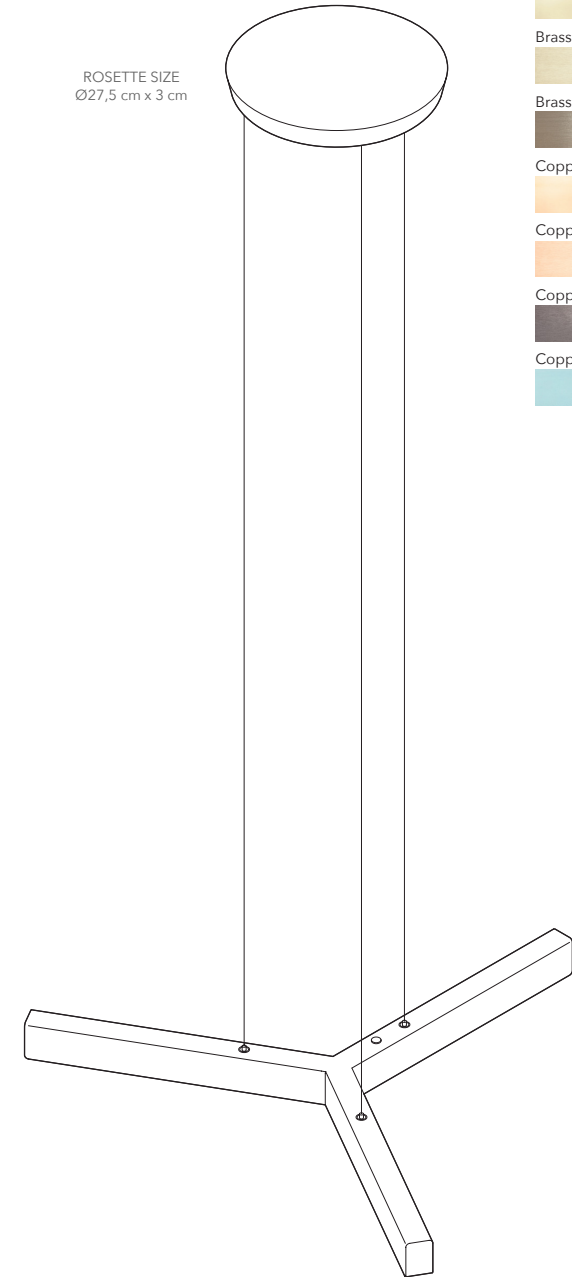

ROSETTE SIZE  
Ø27,5 cm x 3 cm

**PRODUCT:** Y-MODEL

**LEAD TIME:** 8-10 weeks

**WEIGHT:** 4,5 kg (approximate value)

**PACKAGE WEIGHT:** 7,5 kg (approximate value)

**SUSPENSION:** 3m length

**DIMMER:** Touch dimmer on the lamp as standard  
Dali / Casambi / 1-10V / Push-dim available on request

**CERTIFICATION:** CE (230V)

**MATERIAL:** Brass, Copper

For more technical information, please see the installation manual.

### TECHNICAL DETAILS:

240V / 120V (available with Switchex)

Illumination

LED

Wattage: 31 W

Light output: 1490 lm

Color temperature: 2700 K

CRI: 93+

LED life hours: 50,000