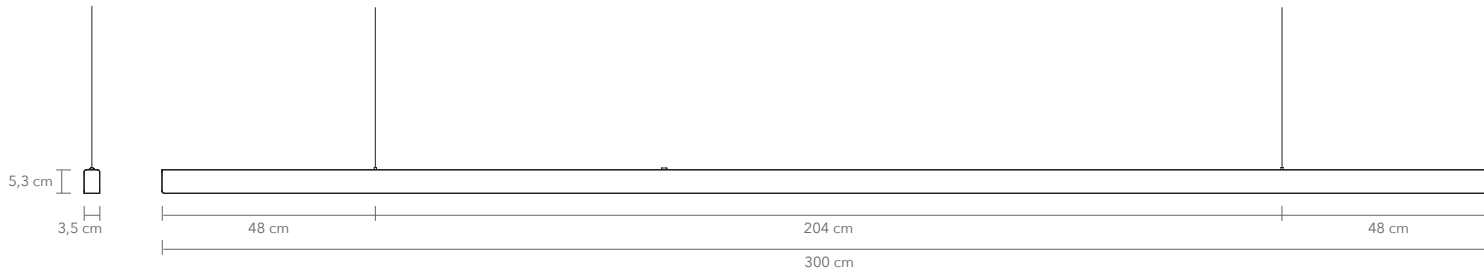

CRI: 93+

LED life hours: 50,000

I-MODEL CORDLESS 300 cm

PRODUCT: I-MODEL CORDLESS, 300 cm

LEAD TIME: 8-10 weeks

WEIGHT: 10 kg (approximate value)

PACKAGE WEIGHT: 12 kg (approximate value)

SUSPENSION: 8m length, drop ceiling available on request