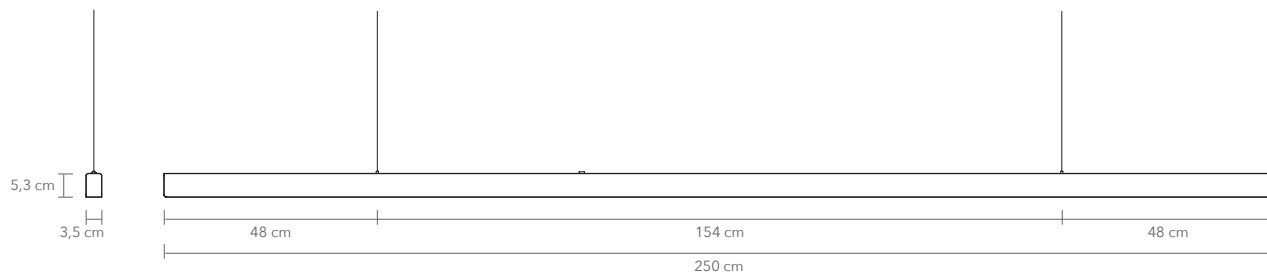

I-MODEL CORDLESS 250 cm

PRODUCT: I-MODEL CORDLESS, 250 cm

LEAD TIME: 8-10 weeks

WEIGHT: 8 kg (approximate value)

PACKAGE WEIGHT: 10 kg (approximate value)

SUSPENSION: 8m length, drop ceiling available on request

DIMMER: Touch dimmer on the lamp as standard
Triac / Dali / Casambi / 1-10V / PUSH DIM available on request

CERTIFICATION: CE (230V)

MATERIAL: Steel, Stainless steel, Corten steel, Brass, Copper

For more technical information, please see the installation manual.