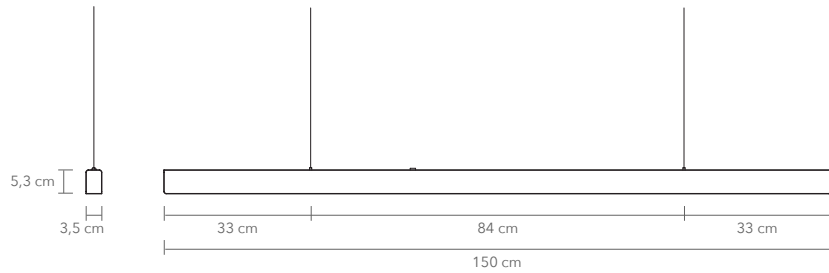

CRI: 93+

LED life hours: 50,000

I-MODEL CORDLESS 150 cm

PRODUCT: I-MODEL CORDLESS, 150 cm

LEAD TIME: 8-10 weeks

WEIGHT: 5 kg (approximate value)

PACKAGE WEIGHT: 6 kg (approximate value)

SUSPENSION: 8m length, drop ceiling available on request