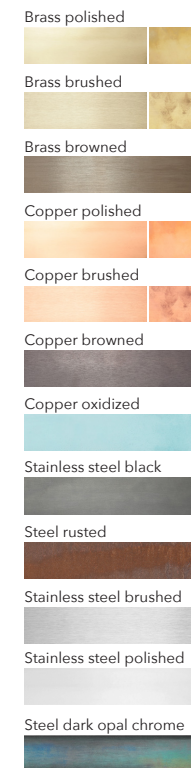

AVAILABLE MATERIALS AND FINISHES:

TECHNICAL DETAILS:

240V / 120V (available with Switchex)

Illumination

LED

Wattage: 50 W

Light output: 3550 lm

Color temperature: 2700 K

CRI: 93+

LED life hours: 50,000