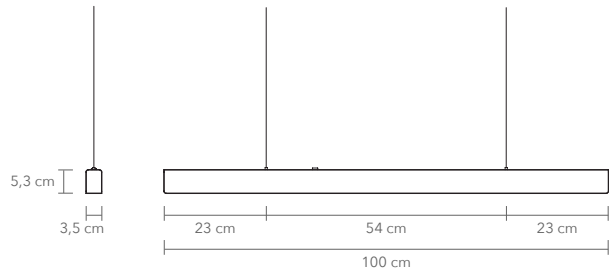

I-MODEL CORDLESS 100 cm

PRODUCT: I-MODEL CORDLESS , 100 cm

LEAD TIME: 8-10 weeks

WEIGHT: 3,3 kg (approximate value)

PACKAGE WEIGHT: 4,5 kg (approximate value)

SUSPENSION: 8m length, drop ceiling available on request