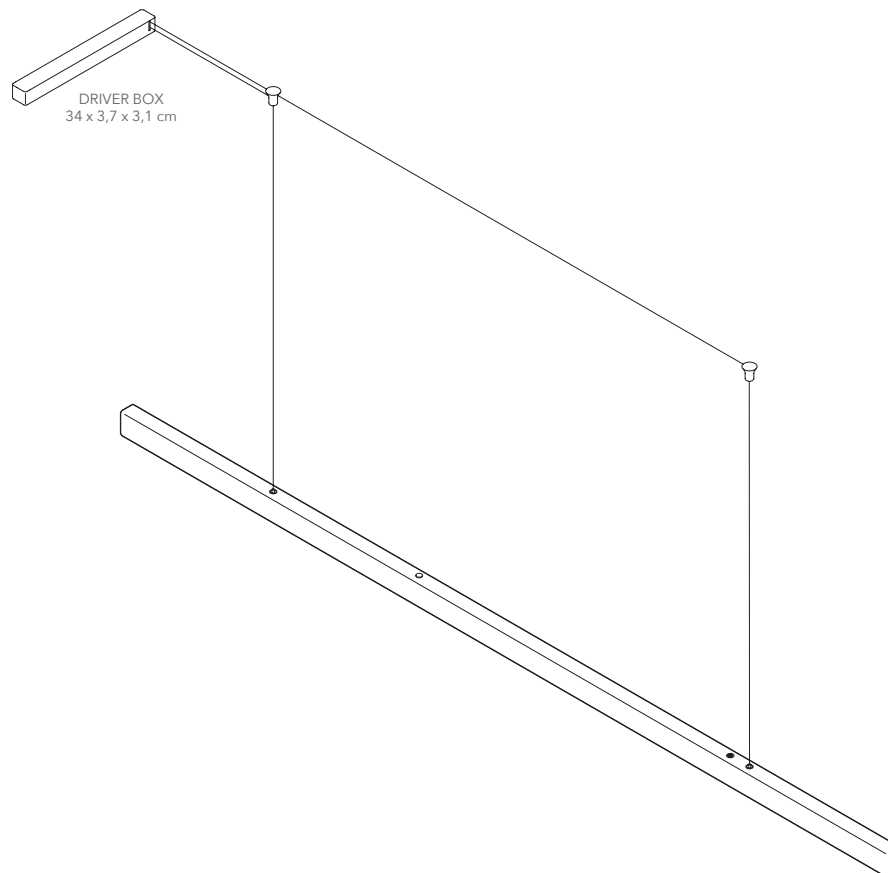

I-MODEL CORDLESS 200 cm

PRODUCT: I-MODEL CORDLESS, 200 cm

LEAD TIME: 8-10 weeks

WEIGHT: 6,5 kg (approximate value)

PACKAGE WEIGHT: 8 kg (approximate value)

SUSPENSION: 8m length, drop ceiling available on request

DIMMER: Touch dimmer on the lamp as standard
Triac / Dali / Casambi / 1-10V / PUSH DIM available on request

CERTIFICATION: CE (230V)

MATERIAL: Steel, Stainless steel, Corten steel, Brass, Copper

For more technical information, please see the installation manual.

AVAILABLE MATERIALS AND FINISHES:

TECHNICAL DETAILS:

240V / 120V (available with Switchex)

Illumination

LED

Wattage: 40 W

Light output: 2840 lm

Color temperature: 2700 K

CRI: 93+

LED life hours: 50,000