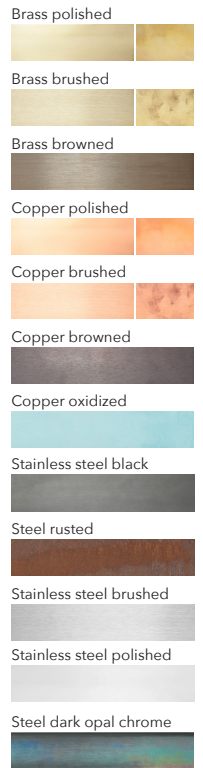

AVAILABLE MATERIALS AND FINISHES:

TECHNICAL DETAILS:

240V / 120V (available with Switchex)

Illumination

LED

Wattage: 30 W

Light output: 2130 lm

Color temperature: 2700 K

CRI: 93+

LED life hours: 50,000