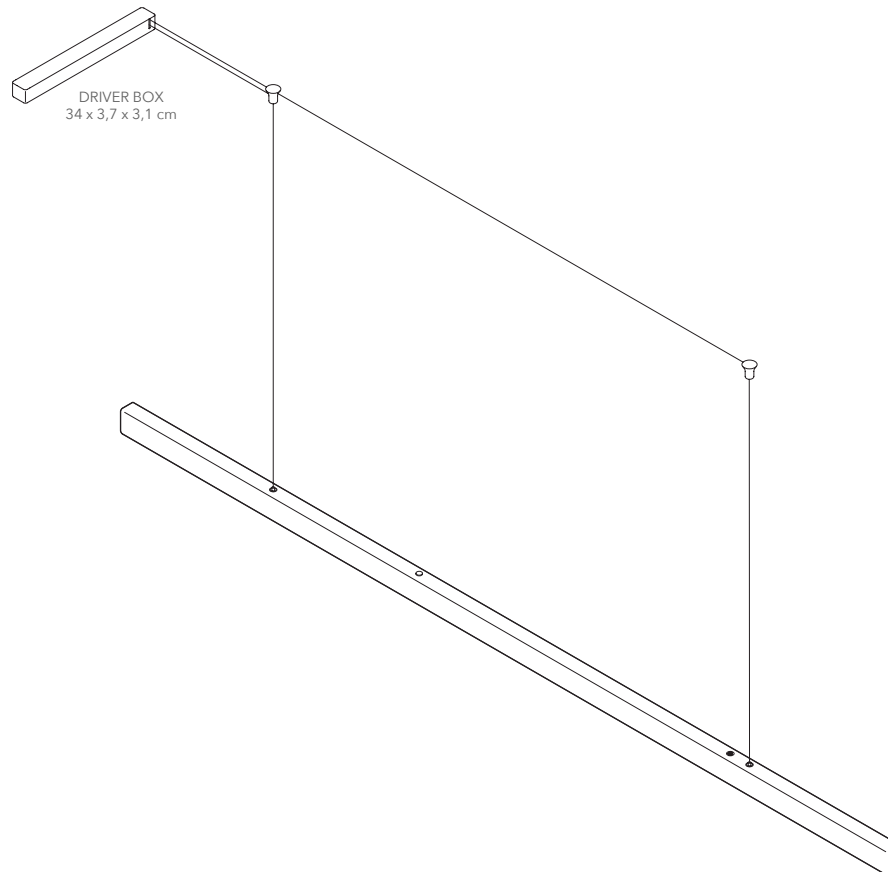

I-MODEL CORDLESS 300 cm

PRODUCT: I-MODEL CORDLESS, 300 cm

LEAD TIME: 8-10 weeks

WEIGHT: 10 kg (approximate value)

PACKAGE WEIGHT: 12 kg (approximate value)

SUSPENSION: 8m length, drop ceiling available on request

DIMMER: Touch dimmer on the lamp as standard
Triac / Dali / Casambi / 1-10V / PUSH DIM available on request

CERTIFICATION: CE (230V)

MATERIAL: Steel, Stainless steel, Corten steel, Brass, Copper

For more technical information, please see the installation manual.

AVAILABLE MATERIALS AND FINISHES:

TECHNICAL DETAILS:

240V / 120V (available with Switchex)

Illumination

LED

Wattage: 60 W

Light output: 4260 lm

Color temperature: 2700 K

CRI: 93+

LED life hours: 50,000