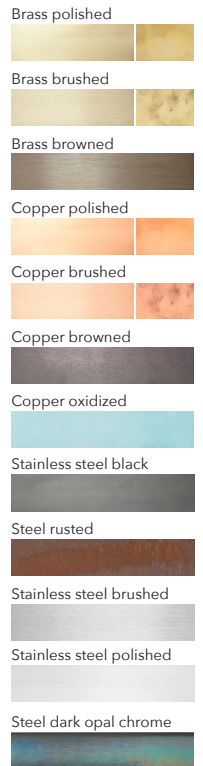

AVAILABLE MATERIALS AND FINISHES:

TECHNICAL DETAILS:

240V / 120V (available with Switchex)

Illumination

LED

Wattage: 40 W

Light output: 2840 lm

Color temperature: 2700 K

CRI: 93+

LED life hours: 50,000