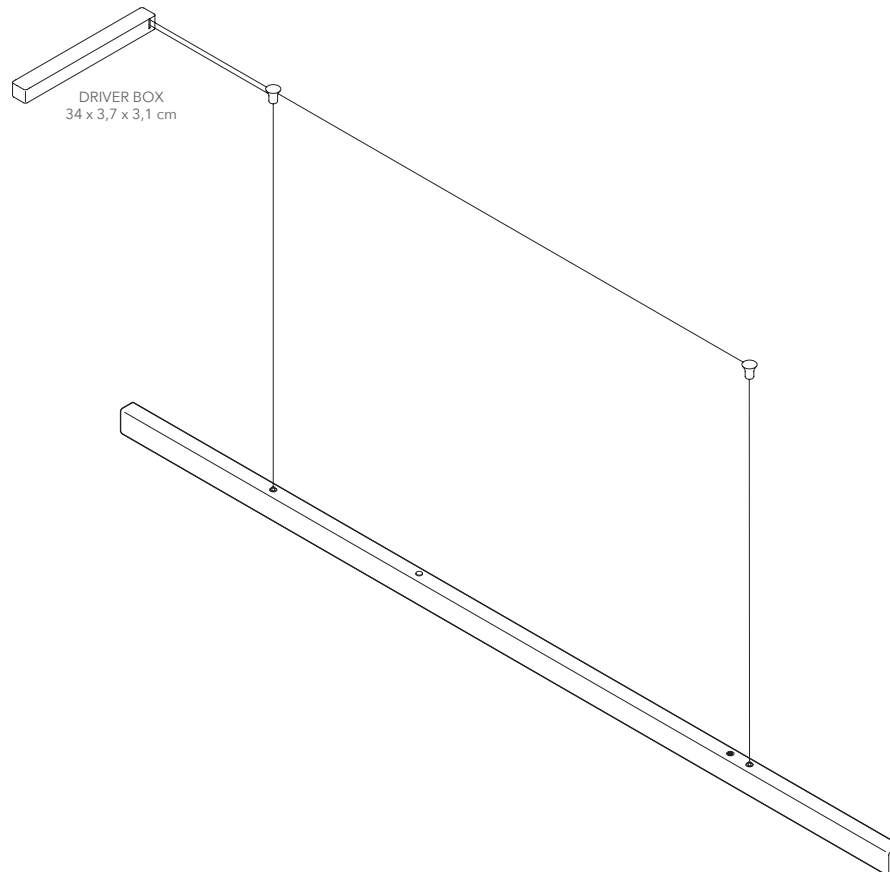

I-MODEL CORDLESS 150 cm

PRODUCT: I-MODEL CORDLESS, 150 cm

LEAD TIME: 8-10 weeks

WEIGHT: 5 kg (approximate value)

PACKAGE WEIGHT: 6 kg (approximate value)

SUSPENSION: 8m length, drop ceiling available on request

DIMMER: Touch dimmer on the lamp as standard
Triac / Dali / Casambi / 1-10V / PUSH DIM available on request

CERTIFICATION: CE (230V)

MATERIAL: Steel, Stainless steel, Corten steel, Brass, Copper

For more technical information, please see the installation manual.

AVAILABLE MATERIALS AND FINISHES:

TECHNICAL DETAILS:

240V / 120V (available with Switchex)

Illumination

LED

Wattage: 30 W

Light output: 2130 lm

Color temperature: 2700 K

CRI: 93+

LED life hours: 50,000