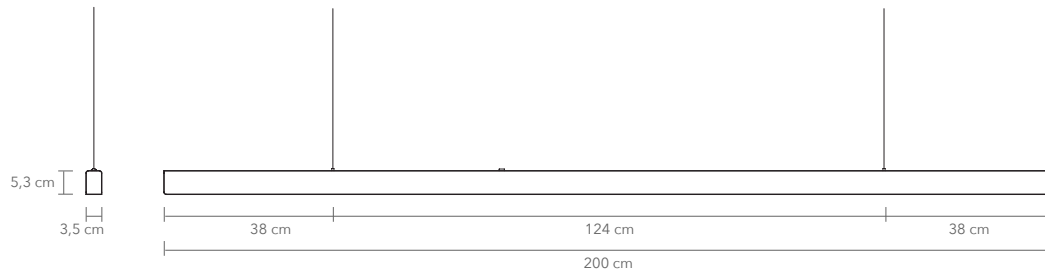

CRI: 93+

LED life hours: 50,000

I-MODEL CORDLESS 200 cm

PRODUCT: I-MODEL CORDLESS, 200 cm

LEAD TIME: 8-10 weeks

WEIGHT: 6,5 kg (approximate value)

PACKAGE WEIGHT: 8 kg (approximate value)

SUSPENSION: 8m length, drop ceiling available on request