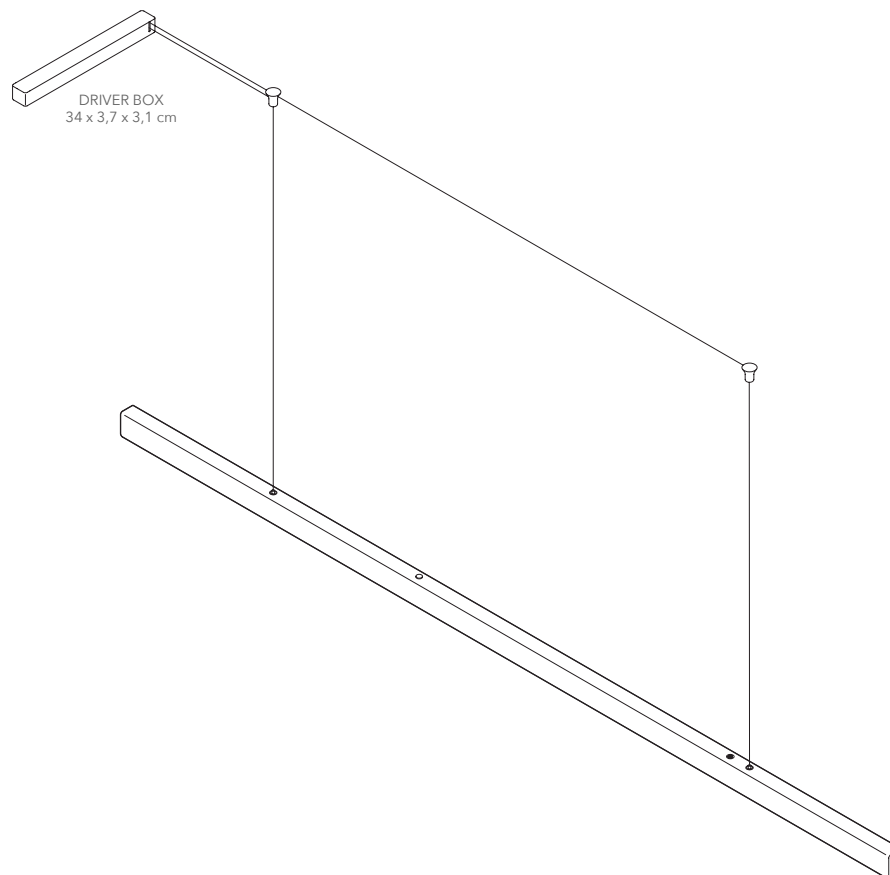

I-MODEL CORDLESS 250 cm

PRODUCT: I-MODEL CORDLESS, 250 cm

LEAD TIME: 8-10 weeks

WEIGHT: 8 kg (approximate value)

PACKAGE WEIGHT: 10 kg (approximate value)

SUSPENSION: 8m length, drop ceiling available on request

DIMMER: Touch dimmer on the lamp as standard
Triac / Dali / Casambi / 1-10V / PUSH DIM available on request

CERTIFICATION: CE (230V)

MATERIAL: Steel, Stainless steel, Corten steel, Brass, Copper

For more technical information, please see the installation manual.

AVAILABLE MATERIALS AND FINISHES:

TECHNICAL DETAILS:

240V / 120V (available with Switchex)

Illumination

LED

Wattage: 50 W

Light output: 3550 lm

Color temperature: 2700 K

CRI: 93+

LED life hours: 50,000