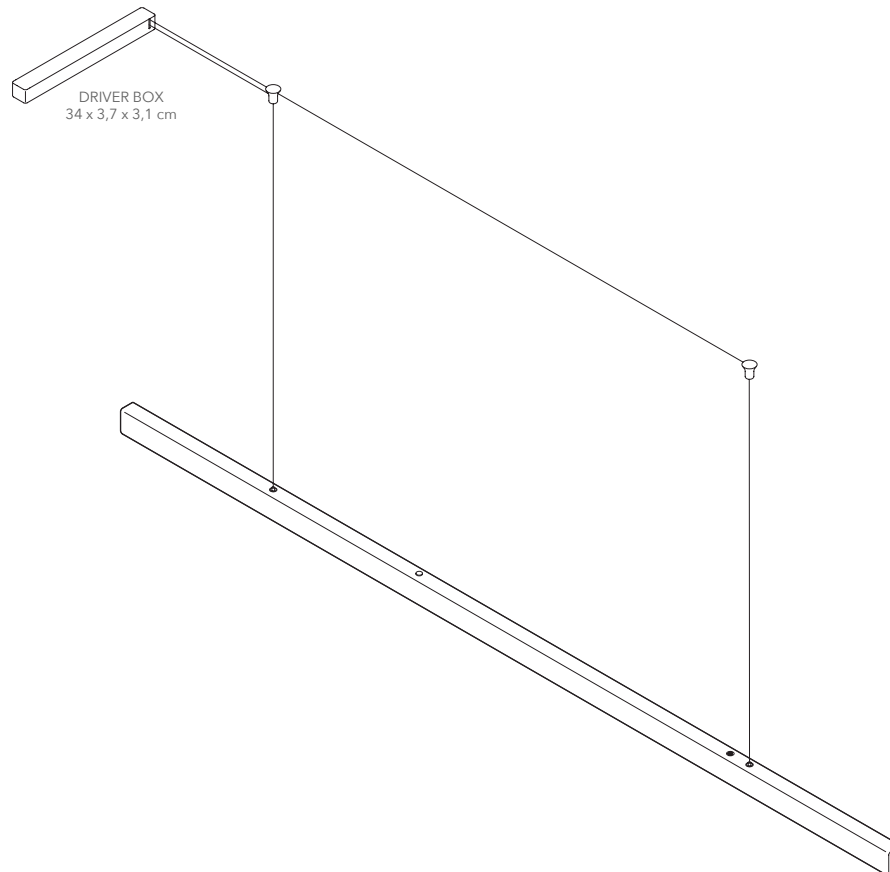

I-MODEL CORDLESS 100 cm

PRODUCT: I-MODEL CORDLESS , 100 cm

LEAD TIME: 8-10 weeks

WEIGHT: 3,3 kg (approximate value)

PACKAGE WEIGHT: 4,5 kg (approximate value)

SUSPENSION: 8m length, drop ceiling available on request

DIMMER: Touch dimmer on the lamp as standard
Triac / Dali / Casambi / 1-10V / PUSH DIM available on request

CERTIFICATION: CE (230V)

MATERIAL: Steel, Stainless steel, Corten steel, Brass, Copper

For more technical information, please see the installation manual.