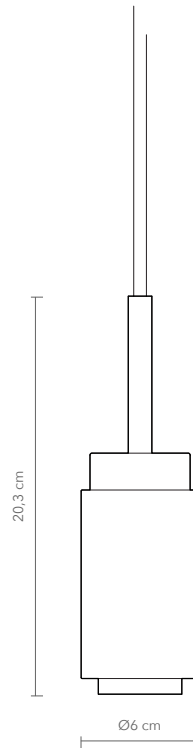

PRODUCT: DONYA - PENDANT

LEAD TIME: 8-10 weeks

WEIGHT: 2 kg (approximate value)

PACKAGE WEIGHT: 2,5 kg (approximate value)

CORD: 3,2m black textile cord

DIMMER: No dimming

CERTIFICATION: CE (230V)

MATERIAL: Stainless steel, Brass, Copper

AVAILABLE MATERIALS AND FINISHES:

TECHNICAL DETAILS:

240V / 120V
 Illumination
 GU 10 bulb (bulb not included)
 Wattage: Max. 6 W

ALL PENDANTS COME WITH A REMOVABLE REFLECTOR

PRODUCT: DONYA - PENDANT SPHERE

LEAD TIME: 8-10 weeks

WEIGHT: 2,3 kg (approximate value)

PACKAGE WEIGHT: 2,8 kg (approximate value)

CORD: 3,2m black textile cord

DIMMER: No dimming

CERTIFICATION: CE (230V)

MATERIAL: Stainless steel, Brass, Copper, White opal glass

TECHNICAL DETAILS:

240V / 120V
 Illumination
 GU 10 bulb (bulb not included)
 Wattage: Max. 6 W

AVAILABLE MATERIALS AND FINISHES:

DONYA - SHADE - ALL VARIANTS

EACH SHADE IS SOLD AS A SEPARATE ADD-ON. THE LAMP IS NOT PART OF THE PACKAGE