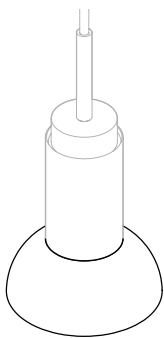

AVAILABLE MATERIALS AND FINISHES:

TECHNICAL DETAILS:

240V / 120V
 Illumination
 GU 10 bulb (bulb not included)
 Wattage: Max. 6 W

ALL PENDANTS COME WITH A REMOVABLE REFLECTOR

PRODUCT: DONYA - PENDANT SPHERE

CYLINDER SHADE
weight: 0,2 kg
package : 0,5 kg
stone only

SOLAR SHADE
weight: 2,6 kg
package : 4 kg
stone only

SPHERE SHADE
weight: 1 kg
package : 1,2 kg
glass only

STONE SHADE COMES WITH A METAL HOLDER.

This part is available in brushed brass, brushed copper or brushed stainless steel, depending on the material of the lamp (e.g. lamp in browned brass has a brushed brass stone holder)

PRODUCT: DONYA - SHADE

LEAD TIME: 8-10 weeks

MATERIAL: Opal glass, stone