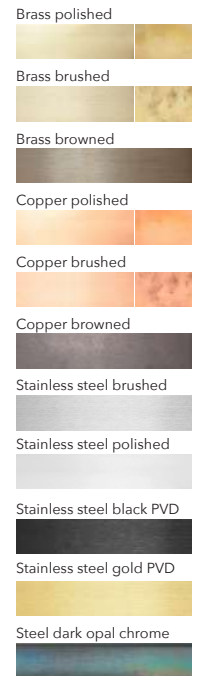

AVAILABLE MATERIALS AND FINISHES:

TECHNICAL DETAILS:

240V / 120V
Illumination
GU 10 bulb (bulb not included)
Wattage: Max. 6 W

ALL PENDANTS COME WITH A REMOVABLE REFLECTOR