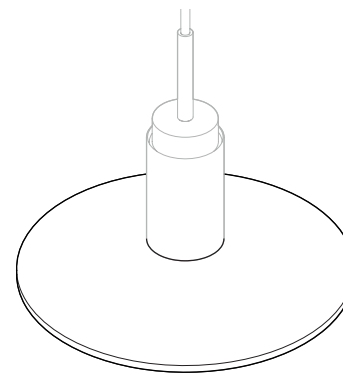

CYLINDER SHADE
weight: 0,2 kg
package : 0,5 kg
stone only

SOLAR SHADE
weight: 2,6 kg
package : 4 kg
stone only

SPHERE SHADE
weight: 1 kg
package : 1,2 kg
glass only

STONE SHADE COMES WITH A METAL HOLDER.

This part is available in brushed brass, brushed copper or brushed stainless steel, depending on the material of the lamp (e.g. lamp in browned brass has a brushed brass stone holder)

PRODUCT: DONYA - SHADE

LEAD TIME: 8-10 weeks

MATERIAL: Opal glass, stone