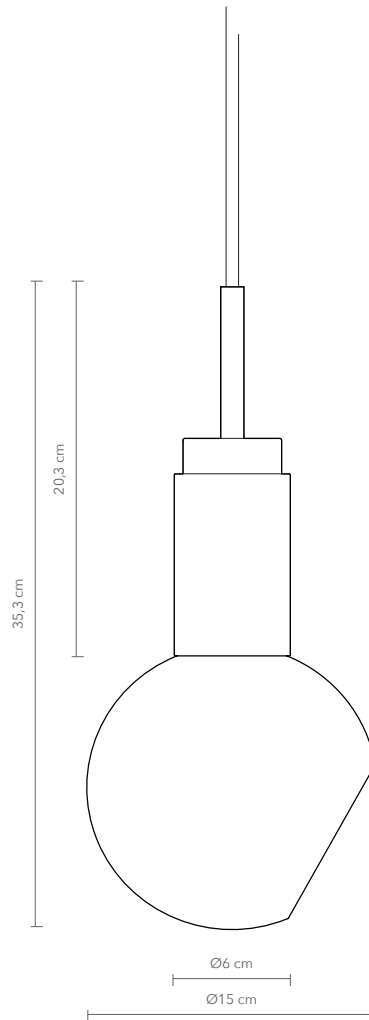

AVAILABLE MATERIALS AND FINISHES:

TECHNICAL DETAILS:

240V / 120V
 Illumination
 GU 10 bulb (bulb not included)
 Wattage: Max. 6 W

ALL PENDANTS COME WITH A REMOVABLE REFLECTOR

PRODUCT: DONYA - PENDANT SPHERE

LEAD TIME: 8-10 weeks

WEIGHT: 2,3 kg (approximate value)

PACKAGE WEIGHT: 2,8 kg (approximate value)

CORD: 3,2m black textile cord

DIMMER: No dimming

CERTIFICATION: CE (230V)

MATERIAL: Stainless steel, Brass, Copper, White opal glass

TECHNICAL DETAILS:

240V / 120V
 Illumination
 GU 10 bulb (bulb not included)
 Wattage: Max. 6 W

AVAILABLE MATERIALS AND FINISHES:

DONYA - SHADE - ALL VARIANTS

EACH SHADE IS SOLD AS A SEPARATE ADD-ON. THE LAMP IS NOT PART OF THE PACKAGE

LEAD TIME: 8-10 weeks

MATERIAL: Opal glass, stone