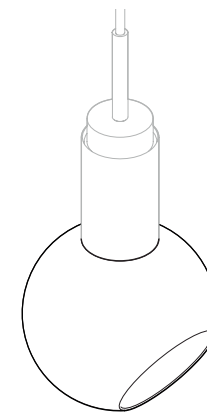

AVAILABLE MATERIALS AND FINISHES:

TECHNICAL DETAILS:

240V / 120V
 Illumination
 GU 10 bulb (bulb not included)
 Wattage: Max. 6 W

ALL PENDANTS COME WITH A REMOVABLE REFLECTOR

PRODUCT: DONYA - PENDANT SPHERE

CYLINDER SHADE
weight: 0,2 kg
package : 0,5 kg
stone only

SOLAR SHADE
weight: 2,6 kg
package : 4 kg
stone only

SPHERE SHADE
weight: 1 kg
package : 1,2 kg
glass only

STONE SHADE COMES WITH A METAL HOLDER.

This part is available in brushed brass, brushed copper or brushed stainless steel, depending on the material of the lamp (e.g. lamp in browned brass has a brushed brass stone holder)

PRODUCT: DONYA - SHADE

LEAD TIME: 8-10 weeks

MATERIAL: Opal glass, stone