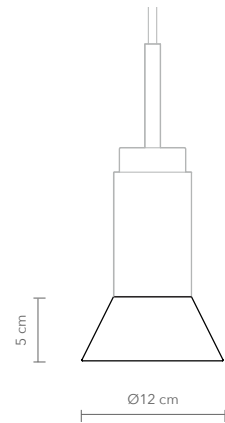

AVAILABLE MATERIALS AND FINISHES:

Glass white opal

Onyx stone mix

Onyx stone amber

Onyx stone white

MOON SHADE
weight: 0,8 kg
package : 1,1 kg
stone only

TRAPEZE SHADE
weight: 0,5 kg
package : 0,8 kg
stone only

CYLINDER SHADE
weight: 0,2 kg
package : 0,5 kg
stone only

SOLAR SHADE
weight: 2,6 kg
package : 4 kg
stone only

SPHERE SHADE
weight: 1 kg
package : 1,2 kg
glass only

STONE SHADE COMES WITH A METAL HOLDER.