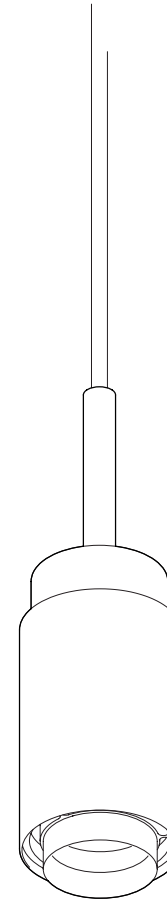

PRODUCT: DONYA - PENDANT

LEAD TIME: 8-10 weeks

WEIGHT: 2 kg (approximate value)

PACKAGE WEIGHT: 2,5 kg (approximate value)

CORD: 3,2m black textile cord

DIMMER: No dimming

CERTIFICATION: CE (230V)

MATERIAL: Stainless steel, Brass, Copper

AVAILABLE MATERIALS AND FINISHES:

TECHNICAL DETAILS:

240V / 120V
 Illumination
 GU 10 bulb (bulb not included)
 Wattage: Max. 6 W

ALL PENDANTS COME WITH A REMOVABLE REFLECTOR

PRODUCT: DONYA - PENDANT SPHERE

LEAD TIME: 8-10 weeks

WEIGHT: 2,3 kg (approximate value)

PACKAGE WEIGHT: 2,8 kg (approximate value)

CORD: 3,2m black textile cord

DIMMER: No dimming

CERTIFICATION: CE (230V)

MATERIAL: Stainless steel, Brass, Copper, White opal glass

TECHNICAL DETAILS:

240V / 120V
 Illumination
 GU 10 bulb (bulb not included)
 Wattage: Max. 6 W

AVAILABLE MATERIALS AND FINISHES:

DONYA - SHADE - ALL VARIANTS

EACH SHADE IS SOLD AS A SEPARATE ADD-ON. THE LAMP IS NOT PART OF THE PACKAGE