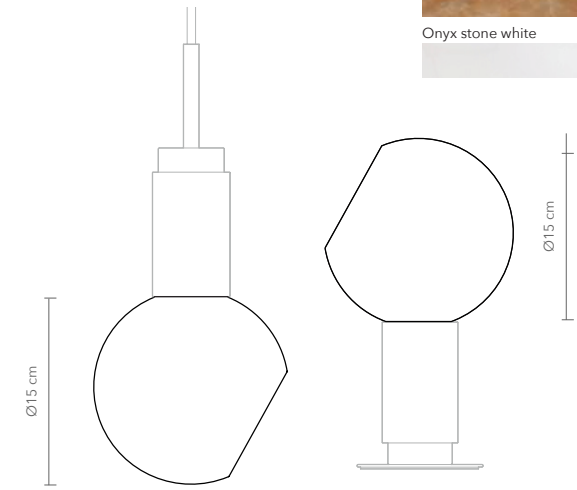

TECHNICAL DETAILS:

240V / 120V
 Illumination
 GU 10 bulb (bulb not included)
 Wattage: Max. 6 W

AVAILABLE MATERIALS AND FINISHES:

DONYA - SHADE - ALL VARIANTS

EACH SHADE IS SOLD AS A SEPARATE ADD-ON. THE LAMP IS NOT PART OF THE PACKAGE

AVAILABLE MATERIALS AND FINISHES:

Glass white opal

Onyx stone mix

Onyx stone amber

Onyx stone white

MOON SHADE
weight: 0,8 kg
package : 1,1 kg
stone only

TRAPEZE SHADE
weight: 0,5 kg
package : 0,8 kg
stone only

CYLINDER SHADE
weight: 0,2 kg
package : 0,5 kg
stone only

SOLAR SHADE
weight: 2,6 kg
package : 4 kg
stone only

SPHERE SHADE
weight: 1 kg
package : 1,2 kg
glass only

STONE SHADE COMES WITH A METAL HOLDER.

LEAD TIME: 8-10 weeks

MATERIAL: Opal glass, stone