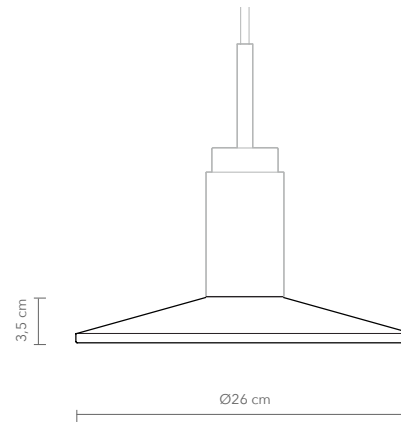

LEAD TIME: 8-10 weeks

WEIGHT: 2,3 kg (approximate value)

PACKAGE WEIGHT: 2,8 kg (approximate value)

CORD: 3,2m black textile cord

DIMMER: No dimming

CERTIFICATION: CE (230V)

MATERIAL: Stainless steel, Brass, Copper, White opal glass

TECHNICAL DETAILS:

240V / 120V
 Illumination
 GU 10 bulb (bulb not included)
 Wattage: Max. 6 W

AVAILABLE MATERIALS AND FINISHES:

DONYA - SHADE - ALL VARIANTS

EACH SHADE IS SOLD AS A SEPARATE ADD-ON. THE LAMP IS NOT PART OF THE PACKAGE

CYLINDER SHADE
weight: 0,2 kg
package : 0,5 kg
stone only

SOLAR SHADE
weight: 2,6 kg
package : 4 kg
stone only

SPHERE SHADE
weight: 1 kg
package : 1,2 kg
glass only

STONE SHADE COMES WITH A METAL HOLDER.