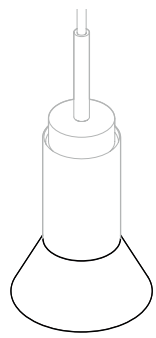

AVAILABLE MATERIALS AND FINISHES:

TECHNICAL DETAILS:

240V / 120V
 Illumination
 GU 10 bulb (bulb not included)
 Wattage: Max. 6 W

ALL PENDANTS COME WITH A REMOVABLE REFLECTOR

PRODUCT: DONYA - PENDANT SPHERE

CYLINDER SHADE
weight: 0,2 kg
package : 0,5 kg
stone only

SOLAR SHADE
weight: 2,6 kg
package : 4 kg
stone only

SPHERE SHADE
weight: 1 kg
package : 1,2 kg
glass only

STONE SHADE COMES WITH A METAL HOLDER.

This part is available in brushed brass, brushed copper or brushed stainless steel, depending on the material of the lamp (e.g. lamp in browned brass has a brushed brass stone holder)

PRODUCT: DONYA - SHADE

LEAD TIME: 8-10 weeks

MATERIAL: Opal glass, stone