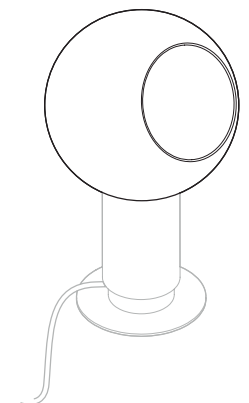

AVAILABLE MATERIALS AND FINISHES:

TECHNICAL DETAILS:

240V / 120V
 Illumination
 GU 10 bulb (bulb not included)
 Wattage: Max. 6 W

ALL PENDANTS COME WITH A REMOVABLE REFLECTOR

PRODUCT: DONYA - PENDANT SPHERE

CYLINDER SHADE
weight: 0,2 kg
package : 0,5 kg
stone only

SOLAR SHADE
weight: 2,6 kg
package : 4 kg
stone only

SPHERE SHADE
weight: 1 kg
package : 1,2 kg
glass only

STONE SHADE COMES WITH A METAL HOLDER.

This part is available in brushed brass, brushed copper or brushed stainless steel, depending on the material of the lamp (e.g. lamp in browned brass has a brushed brass stone holder)

PRODUCT: DONYA - SHADE

LEAD TIME: 8-10 weeks

MATERIAL: Opal glass, stone