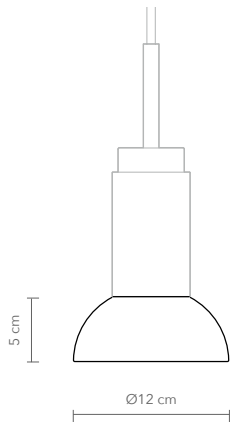

DONYA - SHADE - ALL VARIANTS

EACH SHADE IS SOLD AS A SEPARATE ADD-ON. THE LAMP IS NOT PART OF THE PACKAGE

AVAILABLE MATERIALS AND FINISHES:

Glass white opal

Onyx stone mix

Onyx stone amber

Onyx stone white

MOON SHADE
weight: 0,8 kg
package : 1,1 kg
stone only