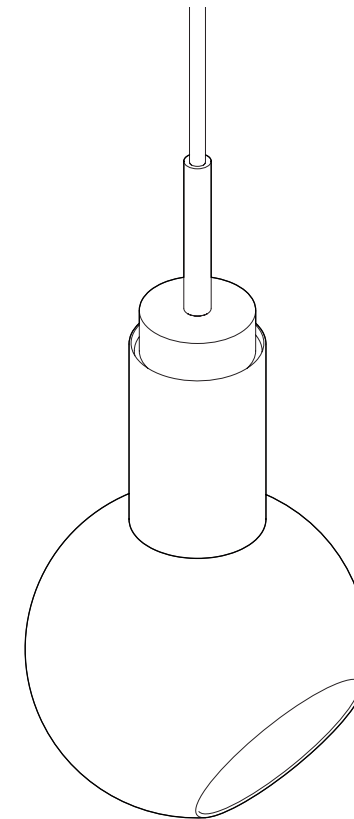

AVAILABLE MATERIALS AND FINISHES:

TECHNICAL DETAILS:

240V / 120V
 Illumination
 GU 10 bulb (bulb not included)
 Wattage: Max. 6 W

ALL PENDANTS COME WITH A REMOVABLE REFLECTOR

PRODUCT: DONYA - PENDANT SPHERE

LEAD TIME: 8-10 weeks

WEIGHT: 2,3 kg (approximate value)

PACKAGE WEIGHT: 2,8 kg (approximate value)

CORD: 3,2m black textile cord

DIMMER: No dimming

CERTIFICATION: CE (230V)

MATERIAL: Stainless steel, Brass, Copper, White opal glass

TECHNICAL DETAILS:

240V / 120V
 Illumination
 GU 10 bulb (bulb not included)
 Wattage: Max. 6 W

AVAILABLE MATERIALS AND FINISHES:

DONYA - SHADE - ALL VARIANTS

EACH SHADE IS SOLD AS A SEPARATE ADD-ON. THE LAMP IS NOT PART OF THE PACKAGE

LEAD TIME: 8-10 weeks

MATERIAL: Opal glass, stone