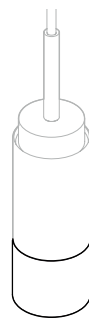

AVAILABLE MATERIALS AND FINISHES:

TECHNICAL DETAILS:

240V / 120V
 Illumination
 GU 10 bulb (bulb not included)
 Wattage: Max. 6 W

ALL PENDANTS COME WITH A REMOVABLE REFLECTOR

PRODUCT: DONYA - PENDANT SPHERE

AVAILABLE MATERIALS AND FINISHES:

Glass white opal

Onyx stone mix

Onyx stone amber

Onyx stone white

MOON SHADE
weight: 0,8 kg
package : 1,1 kg
stone only

TRAPEZE SHADE
weight: 0,5 kg
package : 0,8 kg
stone only

CYLINDER SHADE
weight: 0,2 kg
package : 0,5 kg
stone only

SOLAR SHADE
weight: 2,6 kg
package : 4 kg
stone only

SPHERE SHADE
weight: 1 kg
package : 1,2 kg
glass only

STONE SHADE COMES WITH A METAL HOLDER.

This part is available in brushed brass, brushed copper or brushed stainless steel, depending on the material of the lamp (e.g. lamp in browned brass has a brushed brass stone holder)

PRODUCT: DONYA - SHADE