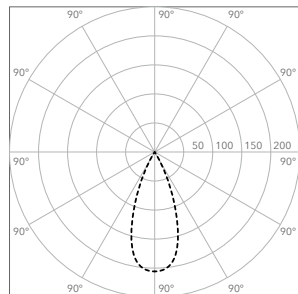

AVAILABLE MATERIALS AND FINISHES:

TECHNICAL DETAILS:

240V / 120V
Illumination
GU 10 bulb (bulb not included)
Wattage: Max. 6 W

ALL PENDANTS COME WITH A REMOVABLE REFLECTOR