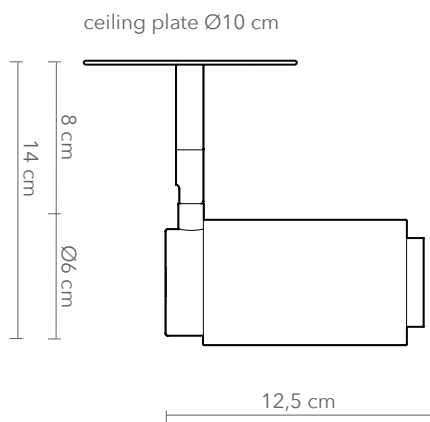

ANOUR

DONYA - PIVOT DROP CEILING