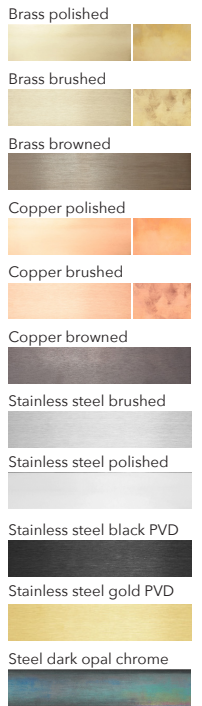

AVAILABLE MATERIALS AND FINISHES:

TECHNICAL DETAILS:

240V / 120V
Illumination
GU 10 bulb (bulb not included)
Wattage: Max. 6 W