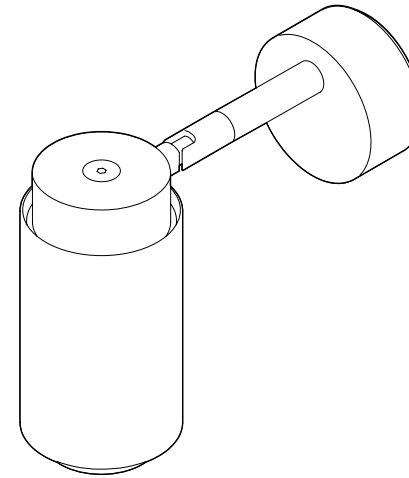

AVAILABLE MATERIALS AND FINISHES:

**EACH PRODUCT IS COMPATIBLE WITH
CYLINDER DONYA SHADE**