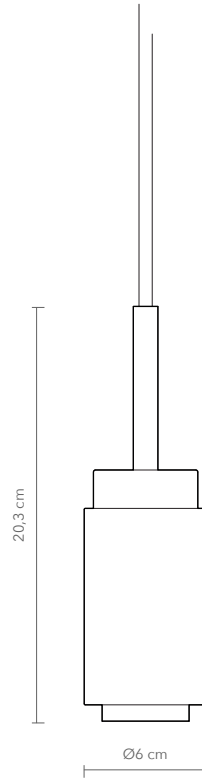

PRODUCT: DONYA - PENDANT

LEAD TIME: 8-10 weeks

WEIGHT: 2 kg (approximate value)

PACKAGE WEIGHT: 2,5 kg (approximate value)

CORD: 3,2m black textile cord

DIMMER: No dimming

CERTIFICATION: CE (230V)

MATERIAL: Stainless steel, Brass, Copper