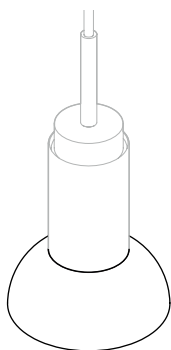

SOLAR SHADE
weight: 2,6 kg
package : 4 kg
stone only

SPHERE SHADE
weight: 1 kg
package : 1,2 kg
glass only

STONE SHADE COMES WITH A METAL HOLDER.

This part is available in brushed brass, brushed copper or brushed stainless steel, depending on the material of the lamp (e.g. lamp in browned brass has a brushed brass stone holder)

Illumination

GU 10 bulb (bulb not included)

Wattage: Max. 6 W

AVAILABLE MATERIALS AND FINISHES:

Glass white opal

Onyx stone mix

Onyx stone amber

Onyx stone white

MOON SHADE
weight: 0,8 kg
package : 1,1 kg
stone only

TRAPEZE SHADE
weight: 0,5 kg
package : 0,8 kg
stone only

CYLINDER SHADE
weight: 0,2 kg
package : 0,5 kg
stone only

SOLAR SHADE
weight: 2,6 kg
package : 4 kg
stone only

SPHERE SHADE
weight: 1 kg
package : 1,2 kg
glass only

STONE SHADE COMES WITH A METAL HOLDER.

This part is available in brushed brass, brushed copper or brushed stainless steel, depending on the material of the lamp (e.g. lamp in browned brass has a brushed brass stone holder)