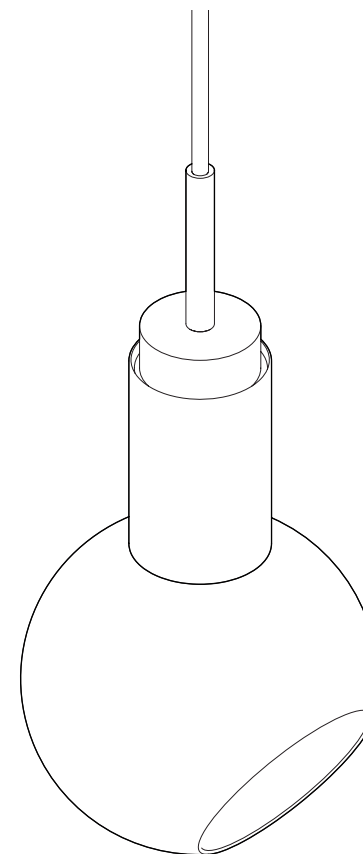

SOLAR SHADE
weight: 2,6 kg
package : 4 kg
stone only

SPHERE SHADE
weight: 1 kg
package : 1,2 kg
glass only

STONE SHADE COMES WITH A METAL HOLDER.

This part is available in brushed brass, brushed copper or brushed stainless steel, depending on the material of the lamp (e.g. lamp in browned brass has a brushed brass stone holder)

240V / 120V
 Illumination
 GU 10 bulb (bulb not included)
 Wattage: Max. 6 W

ALL PENDANTS COME WITH A REMOVABLE REFLECTOR

PRODUCT: DONYA - PENDANT SPHERE

LEAD TIME: 8-10 weeks

WEIGHT: 2,3 kg (approximate value)

PACKAGE WEIGHT: 2,8 kg (approximate value)

CORD: 3,2m black textile cord

DIMMER: No dimming

CERTIFICATION: CE (230V)

MATERIAL: Stainless steel, Brass, Copper, White opal glass

TECHNICAL DETAILS:

240V / 120V

Illumination

GU 10 bulb (bulb not included)

Wattage: Max. 6 W

AVAILABLE MATERIALS AND FINISHES:

Glass white opal

Onyx stone mix

Onyx stone amber

Onyx stone white