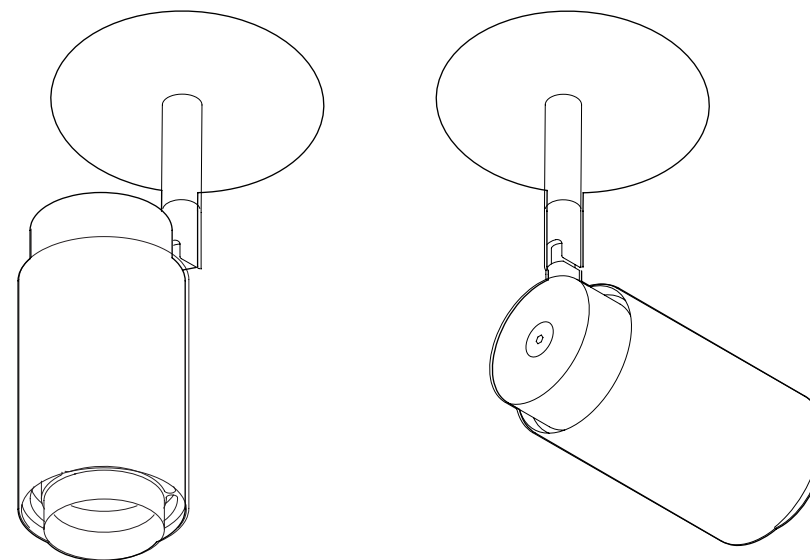

**EACH PRODUCT COMES WITH A REMOVABLE REFLECTOR AND IS COMPATIBLE WITH
CYLINDER DONYA SHADE**