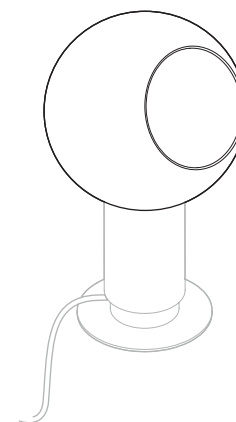

SOLAR SHADE
weight: 2,6 kg
package : 4 kg
stone only

SPHERE SHADE
weight: 1 kg
package : 1,2 kg
glass only

STONE SHADE COMES WITH A METAL HOLDER.

This part is available in brushed brass, brushed copper or brushed stainless steel, depending on the material of the lamp (e.g. lamp in browned brass has a brushed brass stone holder)

MOON SHADE
weight: 0,8 kg
package : 1,1 kg
stone only

TRAPEZE SHADE
weight: 0,5 kg
package : 0,8 kg
stone only

CYLINDER SHADE
weight: 0,2 kg
package : 0,5 kg
stone only

SOLAR SHADE
weight: 2,6 kg
package : 4 kg
stone only

SPHERE SHADE
weight: 1 kg
package : 1,2 kg
glass only

STONE SHADE COMES WITH A METAL HOLDER.

This part is available in brushed brass, brushed copper or brushed stainless steel, depending on the material of the lamp (e.g. lamp in browned brass has a brushed brass stone holder)