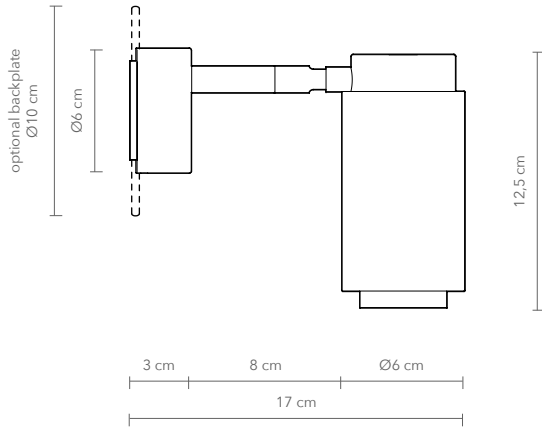

PRODUCT: DONYA -SHADE

LEAD TIME: 8-10 weeks

MATERIAL: Opal glass, stone

DONYA - PIVOT WALL

PRODUCT: DONYA PIVOT WALL

LEAD TIME: 8-10 weeks

WEIGHT: 2 kg (approximate value)

PACKAGE WEIGHT: 2,5 kg (approximate value)