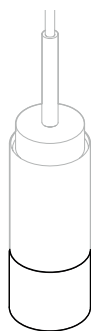

TECHNICAL DETAILS:

240V / 120V
 Illumination
 GU 10 bulb (bulb not included)
 Wattage: Max. 6 W

CAN BE MOUNTED WITHOUT THE BACKPLATE

EACH PRODUCT COMES WITH A REMOVABLE REFLECTOR
 AND IS COMPATIBLE WITH ALL DONYA SHADES

SOLAR SHADE
weight: 2,6 kg
package : 4 kg
stone only

SPHERE SHADE
weight: 1 kg
package : 1,2 kg
glass only

STONE SHADE COMES WITH A METAL HOLDER.

This part is available in brushed brass, brushed copper or brushed stainless steel, depending on the material of the lamp (e.g. lamp in browned brass has a brushed brass stone holder)

MOON SHADE
weight: 0,8 kg
package : 1,1 kg
stone only

TRAPEZE SHADE
weight: 0,5 kg
package : 0,8 kg
stone only

CYLINDER SHADE
weight: 0,2 kg
package : 0,5 kg
stone only

SOLAR SHADE
weight: 2,6 kg
package : 4 kg
stone only

SPHERE SHADE
weight: 1 kg
package : 1,2 kg
glass only

STONE SHADE COMES WITH A METAL HOLDER.

This part is available in brushed brass, brushed copper or brushed stainless steel, depending on the material of the lamp (e.g. lamp in browned brass has a brushed brass stone holder)