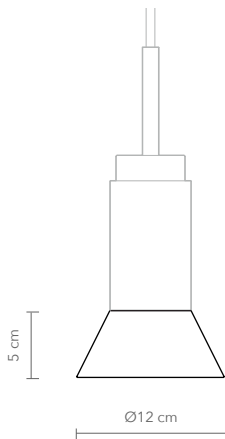

TRAPEZE SHADE
weight: 0,5 kg
package : 0,8 kg
stone only