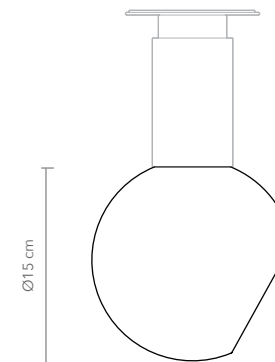

Glass white opal

Onyx stone mix

Onyx stone amber

Onyx stone white

MOON SHADE
weight: 0,8 kg
package : 1,1 kg
stone only

TRAPEZE SHADE
weight: 0,5 kg
package : 0,8 kg
stone only

CYLINDER SHADE
weight: 0,2 kg
package : 0,5 kg
stone only

SOLAR SHADE
weight: 2,6 kg
package : 4 kg
stone only

SPHERE SHADE
weight: 1 kg
package : 1,2 kg
glass only

STONE SHADE COMES WITH A METAL HOLDER.

This part is available in brushed brass, brushed copper or brushed stainless steel, depending on the material of the lamp (e.g. lamp in browned brass has a brushed brass stone holder)