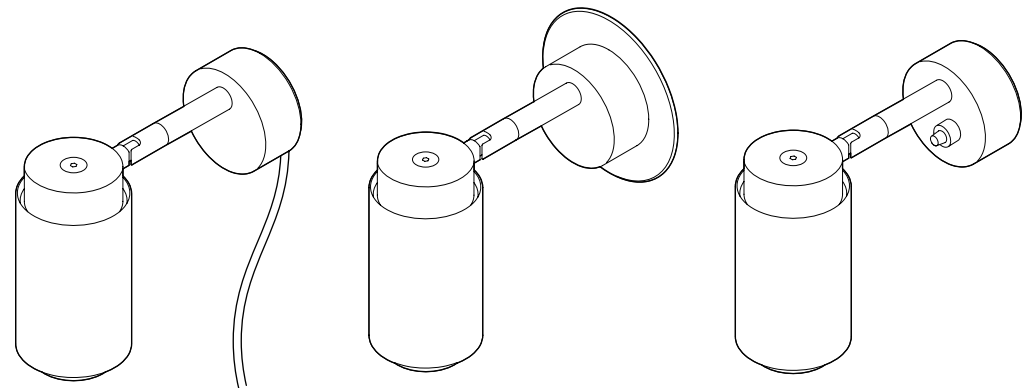

**OPTIONAL VISIBLE CORD
WITH WALL PLUG**

ALL ADDONS CAN BE COMBINED TOGETHER

OPTIONAL BACKPLATE

OPTIONAL ON/OFF BUTTON