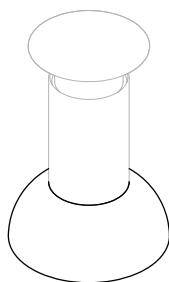

Glass white opal

Onyx stone mix

Onyx stone amber

Onyx stone white

MOON SHADE
weight: 0,8 kg
package : 1,1 kg
stone only

TRAPEZE SHADE
weight: 0,5 kg
package : 0,8 kg
stone only

CYLINDER SHADE
weight: 0,2 kg
package : 0,5 kg
stone only

SOLAR SHADE
weight: 2,6 kg
package : 4 kg
stone only

SPHERE SHADE
weight: 1 kg
package : 1,2 kg
glass only

STONE SHADE COMES WITH A METAL HOLDER.

This part is available in brushed brass, brushed copper or brushed stainless steel, depending on the material of the lamp (e.g. lamp in browned brass has a brushed brass stone holder)