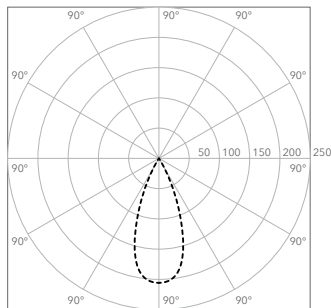

TECHNICAL DETAILS:

240V / 120V
 Illumination
 GU 10 bulb (bulb not included)
 Wattage: Max. 6 W

CAN BE MOUNTED WITHOUT THE BACKPLATE

EACH PRODUCT COMES WITH A REMOVABLE REFLECTOR
 AND IS COMPATIBLE WITH ALL DONYA SHADES