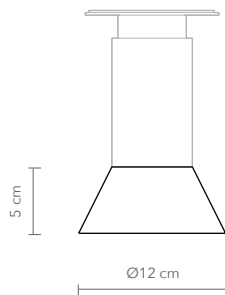

TRAPEZE SHADE
weight: 0,5 kg
package : 0,8 kg
stone only