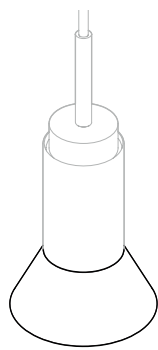

SOLAR SHADE
weight: 2,6 kg
package : 4 kg
stone only

SPHERE SHADE
weight: 1 kg
package : 1,2 kg
glass only

STONE SHADE COMES WITH A METAL HOLDER.

This part is available in brushed brass, brushed copper or brushed stainless steel, depending on the material of the lamp (e.g. lamp in browned brass has a brushed brass stone holder)

Illumination

GU 10 bulb (bulb not included)

Wattage: Max. 6 W

AVAILABLE MATERIALS AND FINISHES:

Glass white opal

Onyx stone mix

Onyx stone amber

Onyx stone white

MOON SHADE
weight: 0,8 kg
package : 1,1 kg
stone only

TRAPEZE SHADE
weight: 0,5 kg
package : 0,8 kg
stone only

CYLINDER SHADE
weight: 0,2 kg
package : 0,5 kg
stone only

SOLAR SHADE
weight: 2,6 kg
package : 4 kg
stone only

SPHERE SHADE
weight: 1 kg
package : 1,2 kg
glass only

STONE SHADE COMES WITH A METAL HOLDER.

This part is available in brushed brass, brushed copper or brushed stainless steel, depending on the material of the lamp (e.g. lamp in browned brass has a brushed brass stone holder)