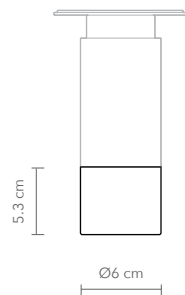

CYLINDER SHADE
weight: 0,2 kg
package : 0,5 kg
stone only