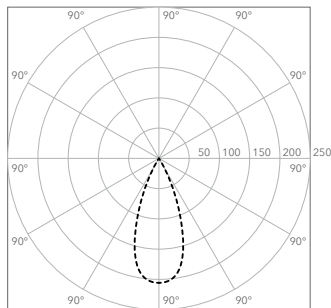

AVAILABLE MATERIALS AND FINISHES:

TECHNICAL DETAILS:

240V / 120V
Illumination
GU 10 bulb (bulb not included)
Wattage: Max. 6 W

ALL PENDANTS COME WITH A REMOVABLE REFLECTOR