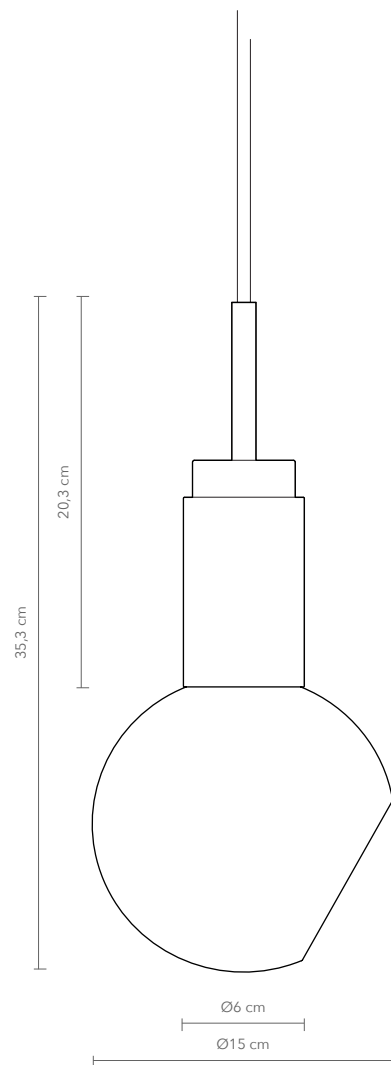

PRODUCT: DONYA - PENDANT SPHERE

LEAD TIME: 8-10 weeks

WEIGHT: 2,3 kg (approximate value)

PACKAGE WEIGHT: 2,8 kg (approximate value)

CORD: 3,2m black textile cord

DIMMER: No dimming

CERTIFICATION: CE (230V)

MATERIAL: Stainless steel, Brass, Copper, White opal glass

TECHNICAL DETAILS:

240V / 120V

Illumination

GU 10 bulb (bulb not included)

Wattage: Max. 6 W

AVAILABLE MATERIALS AND FINISHES: