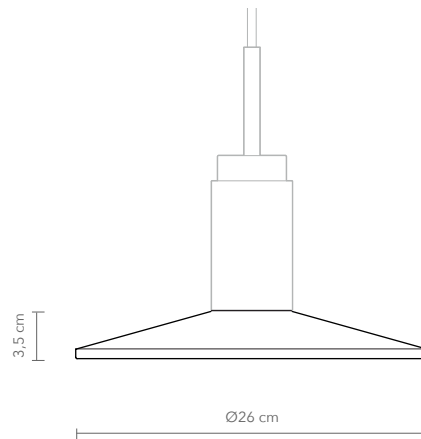

SOLAR SHADE
weight: 2,6 kg
package : 4 kg
stone only