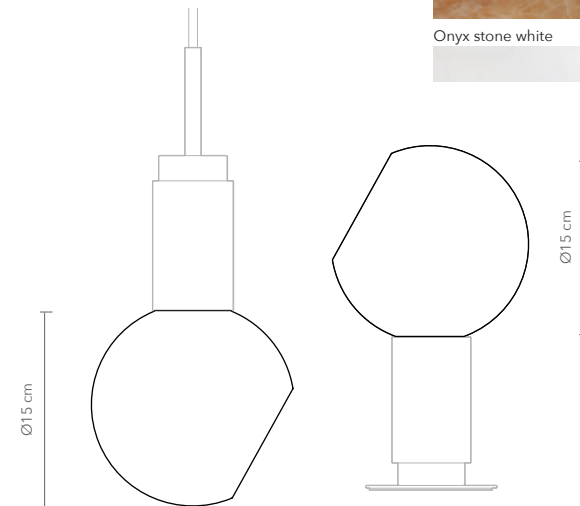

Illumination

GU 10 bulb (bulb not included)

Wattage: Max. 6 W

AVAILABLE MATERIALS AND FINISHES:

Glass white opal

Onyx stone mix

Onyx stone amber

Onyx stone white

MOON SHADE
weight: 0,8 kg
package : 1,1 kg
stone only

TRAPEZE SHADE
weight: 0,5 kg
package : 0,8 kg
stone only

CYLINDER SHADE
weight: 0,2 kg
package : 0,5 kg
stone only

SOLAR SHADE
weight: 2,6 kg
package : 4 kg
stone only

SPHERE SHADE
weight: 1 kg
package : 1,2 kg
glass only

STONE SHADE COMES WITH A METAL HOLDER.

This part is available in brushed brass, brushed copper or brushed stainless steel, depending on the material of the lamp (e.g. lamp in browned brass has a brushed brass stone holder)

PRODUCT: DONYA -SHADE

LEAD TIME: 8-10 weeks

MATERIAL: Opal glass, stone

DONYA - PIVOT WALL

PRODUCT: DONYA PIVOT WALL

LEAD TIME: 8-10 weeks

WEIGHT: 2 kg (approximate value)

PACKAGE WEIGHT: 2,5 kg (approximate value)