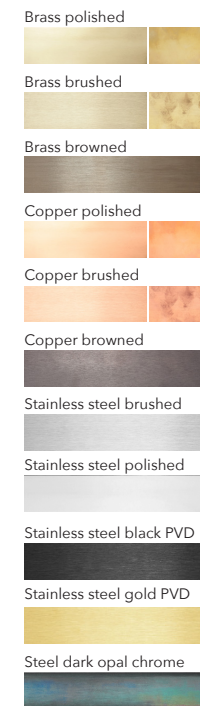

AVAILABLE MATERIALS AND FINISHES: