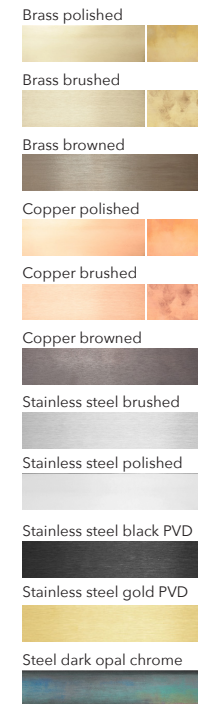

AVAILABLE MATERIALS AND FINISHES:

BACKPLATE REMOVABLE