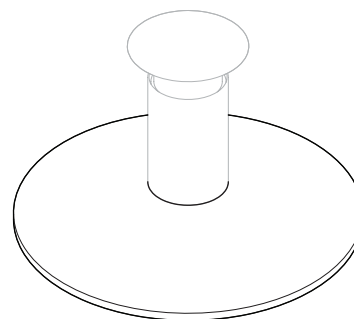

Glass white opal

Onyx stone mix

Onyx stone amber

Onyx stone white

MOON SHADE
weight: 0,8 kg
package : 1,1 kg
stone only

TRAPEZE SHADE
weight: 0,5 kg
package : 0,8 kg
stone only

CYLINDER SHADE
weight: 0,2 kg
package : 0,5 kg
stone only

SOLAR SHADE
weight: 2,6 kg
package : 4 kg
stone only

SPHERE SHADE
weight: 1 kg
package : 1,2 kg
glass only

STONE SHADE COMES WITH A METAL HOLDER.

This part is available in brushed brass, brushed copper or brushed stainless steel, depending on the material of the lamp (e.g. lamp in browned brass has a brushed brass stone holder)