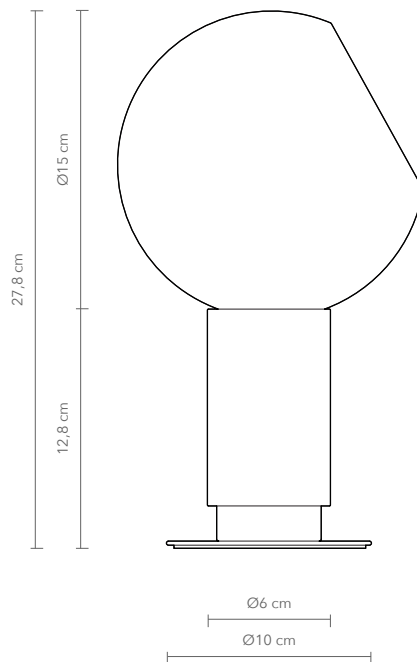

WEIGHT: 2 kg (approximate value)

PACKAGE WEIGHT: 2,5 kg (approximate value)

CORD: 2m black textile cord with on/off switch + wall plug

DIMMER: No dimming

CERTIFICATION: CE (230V)

MATERIAL: Stainless steel, Brass, Copper, White opal glass