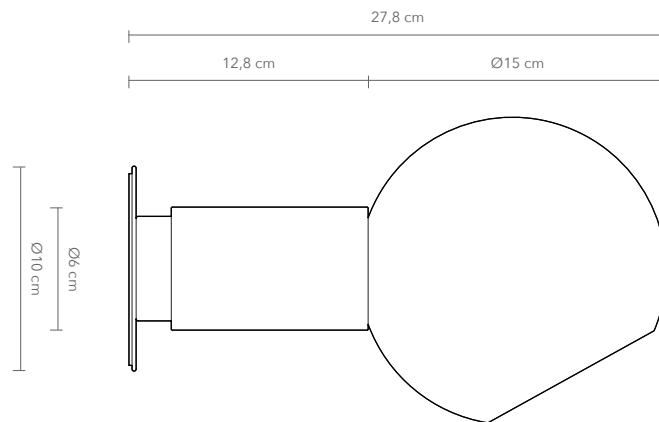

PRODUCT: DONYA WALL

LEAD TIME: 8-10 weeks

WEIGHT: 2 kg (approximate value)

PACKAGE WEIGHT: 2,5 kg (approximate value)

CORD: 2m black textile cord with on/off switch + wall plug

DIMMER: No dimming

CERTIFICATION: CE (230V)

MATERIAL: Stainless steel, Brass, Copper, White opal glass

TECHNICAL DETAILS:

240V / 120V

Illumination

GU 10 bulb (bulb not included)

Wattage: Max. 6 W

AVAILABLE MATERIALS AND FINISHES:

BACKPLATE REMOVABLE

BUILD IN SOLUTION AVAILABLE - PLEASE SPECIFY WHEN ORDERING

SAME PRODUCT CAN BE USED AS A TABLE LAMP, CEILING OR A WALL LAMP