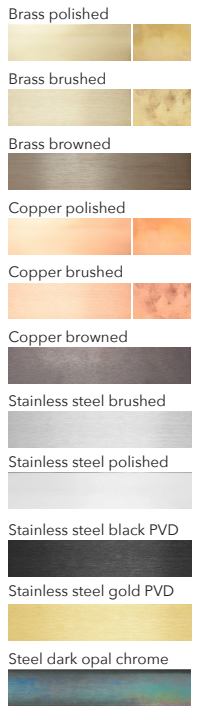

AVAILABLE MATERIALS AND FINISHES:

TECHNICAL DETAILS:

240V / 120V
Illumination
GU 10 bulb (bulb not included)
Wattage: Max. 6 W

ALL PENDANTS COME WITH A REMOVABLE REFLECTOR