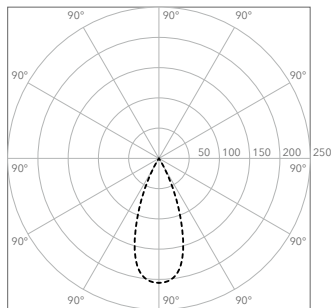

TECHNICAL DETAILS:

240V / 120V
Illumination
GU 10 bulb (bulb not included)
Wattage: Max. 6 W