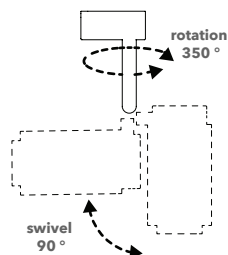

EACH PRODUCT IS COMPATIBLE WITH CYLINDER DONYA SHADE