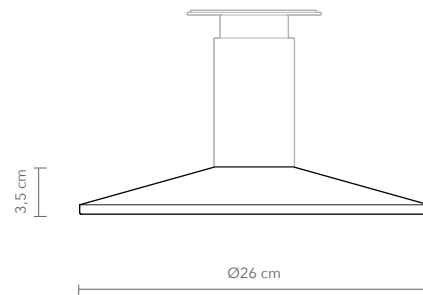

SOLAR SHADE
weight: 2,6 kg
package : 4 kg
stone only

SPHERE SHADE
weight: 1 kg
package : 1,2 kg
glass only

STONE SHADE COMES WITH A METAL HOLDER.

This part is available in brushed brass, brushed copper or brushed stainless steel, depending on the material of the lamp (e.g. lamp in browned brass has a brushed brass stone holder)