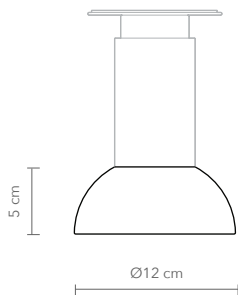

Glass white opal

Onyx stone mix

Onyx stone amber

Onyx stone white

MOON SHADE
weight: 0,8 kg
package : 1,1 kg
stone only