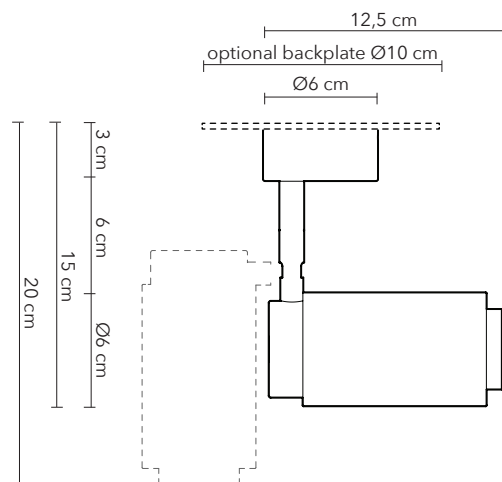

PRODUCT: DONYA PIVOT CEILING

LEAD TIME: 8-10 weeks

WEIGHT: 2 kg (approximate value)

PACKAGE WEIGHT: 2,5 kg (approximate value)

OPTIONAL CORD: 2m black textile cord with on/off switch + wall plug

DIMMER: No dimming