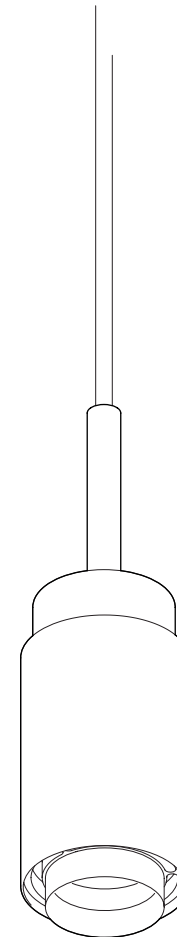

PRODUCT: DONYA - PENDANT

LEAD TIME: 8-10 weeks

WEIGHT: 2 kg (approximate value)

PACKAGE WEIGHT: 2,5 kg (approximate value)

CORD: 3,2m black textile cord

DIMMER: No dimming

CERTIFICATION: CE (230V)

MATERIAL: Stainless steel, Brass, Copper