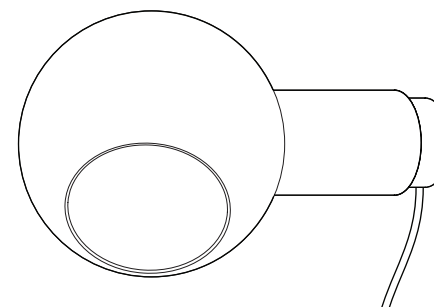

AVAILABLE MATERIALS AND FINISHES:

BACKPLATE REMOVABLE