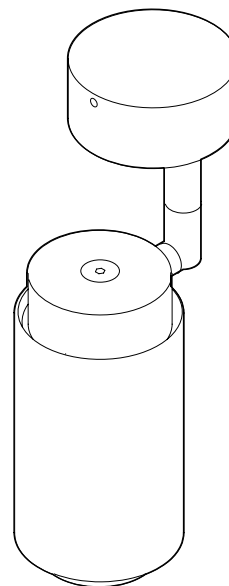

OPTIONAL BACKPLATE