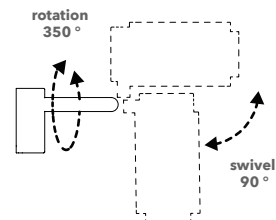

**OPTIONAL VISIBLE CORD
WITH WALL PLUG**

ALL ADDONS CAN BE COMBINED TOGETHER

OPTIONAL BACKPLATE

OPTIONAL ON/OFF BUTTON