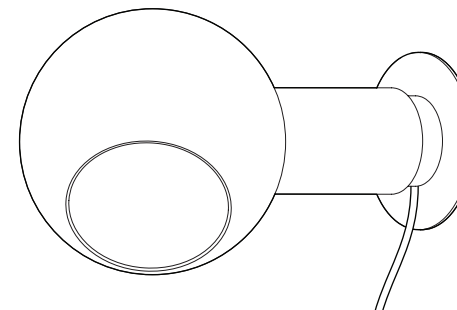

AVAILABLE MATERIALS AND FINISHES:

BACKPLATE REMOVABLE