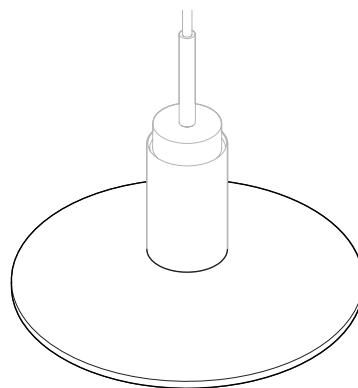

MOON SHADE
weight: 0,8 kg
package : 1,1 kg
stone only

TRAPEZE SHADE
weight: 0,5 kg
package : 0,8 kg
stone only

CYLINDER SHADE
weight: 0,2 kg
package : 0,5 kg
stone only

SOLAR SHADE
weight: 2,6 kg
package : 4 kg
stone only

SPHERE SHADE
weight: 1 kg
package : 1,2 kg
glass only

STONE SHADE COMES WITH A METAL HOLDER.

This part is available in brushed brass, brushed copper or brushed stainless steel, depending on the material of the lamp (e.g. lamp in browned brass has a brushed brass stone holder)