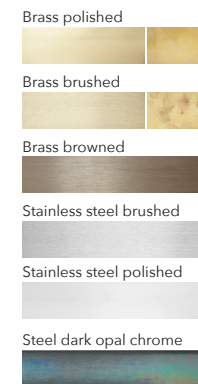

PRODUCT: DONYA PIVOT CEILING

LEAD TIME: 8-10 weeks

WEIGHT: 2 kg (approximate value)

PACKAGE WEIGHT: 2,5 kg (approximate value)

OPTIONAL CORD: 2m black textile cord with on/off switch + wall plug

DIMMER: No dimming

CERTIFICATION: CE (230V)

MATERIAL: Brass, Stainless steel