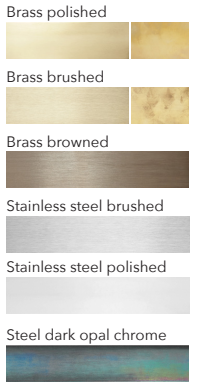

AVAILABLE MATERIALS AND FINISHES:

**EACH PRODUCT IS COMPATIBLE WITH
CYLINDER DONYA SHADE**