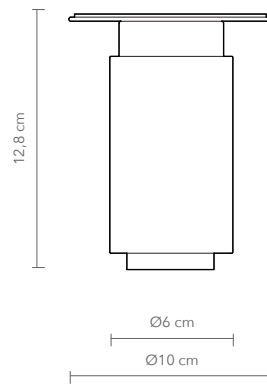

PRODUCT: DONYA CEILING

LEAD TIME: 8-10 weeks

WEIGHT: 2 kg (approximate value)

PACKAGE WEIGHT: 2,5 kg (approximate value)

DIMMER: No dimming

CERTIFICATION: CE (230V)

MATERIAL: Stainless steel, Brass, Copper

AVAILABLE MATERIALS AND FINISHES: