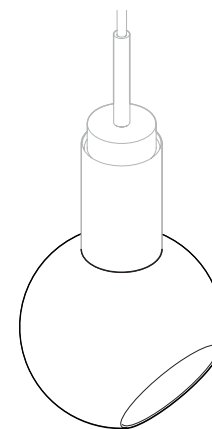

SOLAR SHADE
weight: 2,6 kg
package : 4 kg
stone only

SPHERE SHADE
weight: 1 kg
package : 1,2 kg
glass only

STONE SHADE COMES WITH A METAL HOLDER.

This part is available in brushed brass, brushed copper or brushed stainless steel, depending on the material of the lamp (e.g. lamp in browned brass has a brushed brass stone holder)

MOON SHADE
weight: 0,8 kg
package : 1,1 kg
stone only

TRAPEZE SHADE
weight: 0,5 kg
package : 0,8 kg
stone only

CYLINDER SHADE
weight: 0,2 kg
package : 0,5 kg
stone only

SOLAR SHADE
weight: 2,6 kg
package : 4 kg
stone only

SPHERE SHADE
weight: 1 kg
package : 1,2 kg
glass only

STONE SHADE COMES WITH A METAL HOLDER.

This part is available in brushed brass, brushed copper or brushed stainless steel, depending on the material of the lamp (e.g. lamp in browned brass has a brushed brass stone holder)