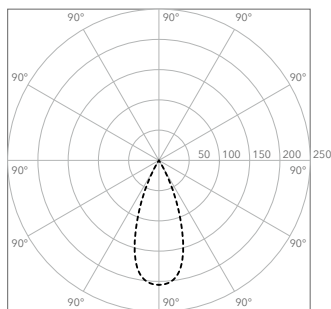

TECHNICAL DETAILS:

240V / 120V
Illumination
GU 10 bulb (bulb not included)
Wattage: Max. 6 W