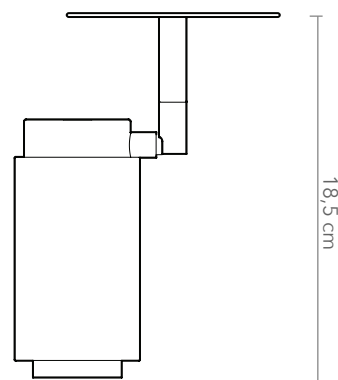

ANOUR

DONYA - PIVOT DROP CEILING

AVAILABLE MATERIALS AND FINISHES:

PRODUCT: DONYA PIVOT - DROP CEILING

LEAD TIME: 8-10 weeks

WEIGHT: 2 kg (approximate value)

PACKAGE WEIGHT: 2,5 kg (approximate value)

DIMMER: No dimming