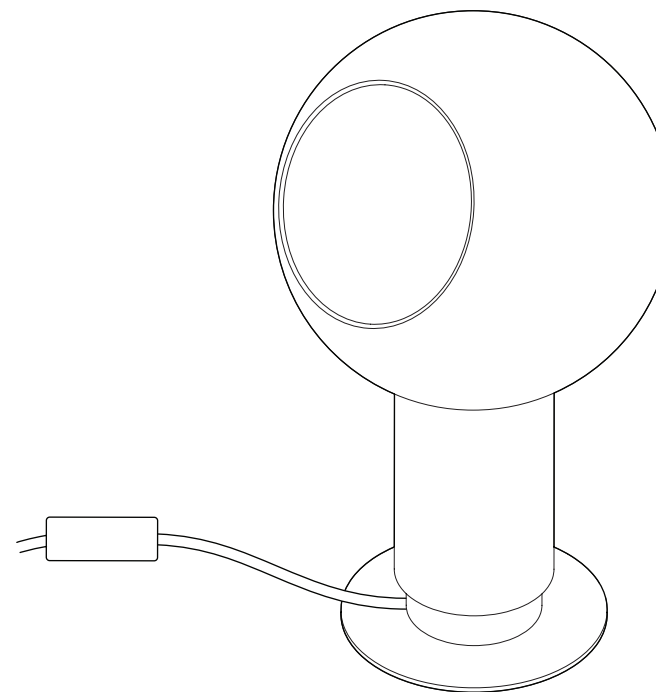

SOLAR SHADE
weight: 2,6 kg
package : 4 kg
stone only

SPHERE SHADE
weight: 1 kg
package : 1,2 kg
glass only

STONE SHADE COMES WITH A METAL HOLDER.

This part is available in brushed brass, brushed copper or brushed stainless steel, depending on the material of the lamp (e.g. lamp in browned brass has a brushed brass stone holder)

DIMMER: No dimming

CERTIFICATION: CE (230V)

MATERIAL: Stainless steel, Brass, Copper, White opal glass

TECHNICAL DETAILS:

240V / 120V

Illumination

GU 10 bulb (bulb not included)

Wattage: Max. 6 W

WEIGHT: 2 kg (approximate value)

PACKAGE WEIGHT: 2,5 kg (approximate value)

CORD: 2m black textile cord with on/off switch + wall plug

DIMMER: No dimming

CERTIFICATION: CE (230V)

MATERIAL: Stainless steel, Brass, Copper, White opal glass

AVAILABLE MATERIALS AND FINISHES:

TECHNICAL DETAILS:

240V / 120V
 Illumination
 GU 10 bulb (bulb not included)
 Wattage: Max. 6 W

PRODUCT: DONYA - PENDANT

LEAD TIME: 8-10 weeks

WEIGHT: 2 kg (approximate value)