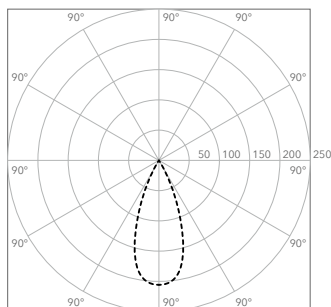

PRODUCT: DONYA PIVOT - DROP CEILING

LEAD TIME: 8-10 weeks

WEIGHT: 2 kg (approximate value)

PACKAGE WEIGHT: 2,5 kg (approximate value)

DIMMER: No dimming

CERTIFICATION: CE (230V)

MATERIAL: Brass, Stainless steel

TECHNICAL DETAILS:

240V / 120V
Illumination
GU 10 bulb (bulb not included)
Wattage: Max. 6 W