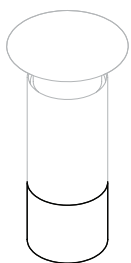

Glass white opal

Onyx stone mix

Onyx stone amber

Onyx stone white

MOON SHADE
weight: 0,8 kg
package : 1,1 kg
stone only

TRAPEZE SHADE
weight: 0,5 kg
package : 0,8 kg
stone only

CYLINDER SHADE
weight: 0,2 kg
package : 0,5 kg
stone only

SOLAR SHADE
weight: 2,6 kg
package : 4 kg
stone only

SPHERE SHADE
weight: 1 kg
package : 1,2 kg
glass only

STONE SHADE COMES WITH A METAL HOLDER.

This part is available in brushed brass, brushed copper or brushed stainless steel, depending on the material of the lamp (e.g. lamp in browned brass has a brushed brass stone holder)