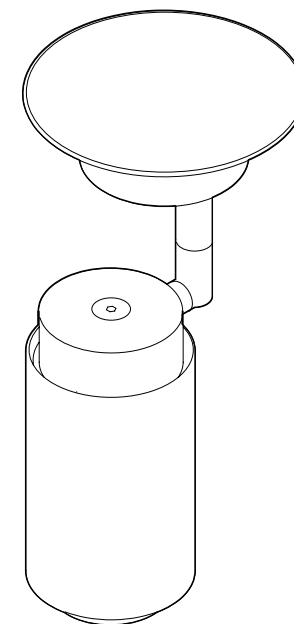

OPTIONAL BACKPLATE