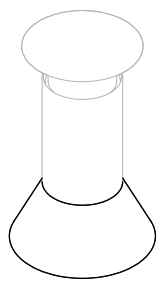

Glass white opal

Onyx stone mix

Onyx stone amber

Onyx stone white

MOON SHADE
weight: 0,8 kg
package : 1,1 kg
stone only

TRAPEZE SHADE
weight: 0,5 kg
package : 0,8 kg
stone only

CYLINDER SHADE
weight: 0,2 kg
package : 0,5 kg
stone only

SOLAR SHADE
weight: 2,6 kg
package : 4 kg
stone only

SPHERE SHADE
weight: 1 kg
package : 1,2 kg
glass only

STONE SHADE COMES WITH A METAL HOLDER.

This part is available in brushed brass, brushed copper or brushed stainless steel, depending on the material of the lamp (e.g. lamp in browned brass has a brushed brass stone holder)