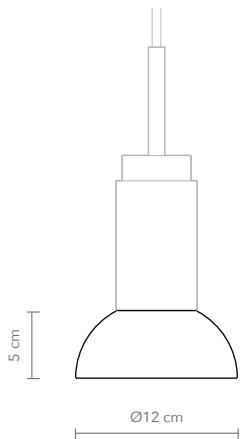

Glass white opal

Onyx stone mix

Onyx stone amber

Onyx stone white

MOON SHADE
weight: 0,8 kg
package : 1,1 kg
stone only