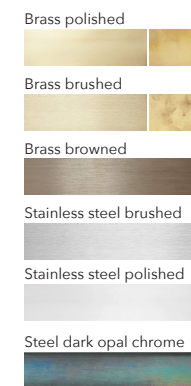

AVAILABLE MATERIALS AND FINISHES: