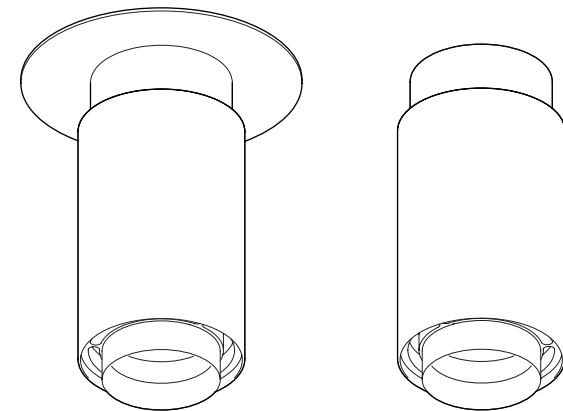

PRODUCT: DONYA CEILING

LEAD TIME: 8-10 weeks

WEIGHT: 2 kg (approximate value)

PACKAGE WEIGHT: 2,5 kg (approximate value)

DIMMER: No dimming

CERTIFICATION: CE (230V)

MATERIAL: Stainless steel, Brass, Copper

AVAILABLE MATERIALS AND FINISHES:

TECHNICAL DETAILS:

240V / 120V
 Illumination
 GU 10 bulb (bulb not included)
 Wattage: Max. 6 W

CAN BE MOUNTED WITHOUT THE BACKPLATE

EACH PRODUCT COMES WITH A REMOVABLE REFLECTOR
 AND IS COMPATIBLE WITH ALL DONYA SHADES

SOLAR SHADE
weight: 2,6 kg
package : 4 kg
stone only

SPHERE SHADE
weight: 1 kg
package : 1,2 kg
glass only

STONE SHADE COMES WITH A METAL HOLDER.

This part is available in brushed brass, brushed copper or brushed stainless steel, depending on the material of the lamp (e.g. lamp in browned brass has a brushed brass stone holder)