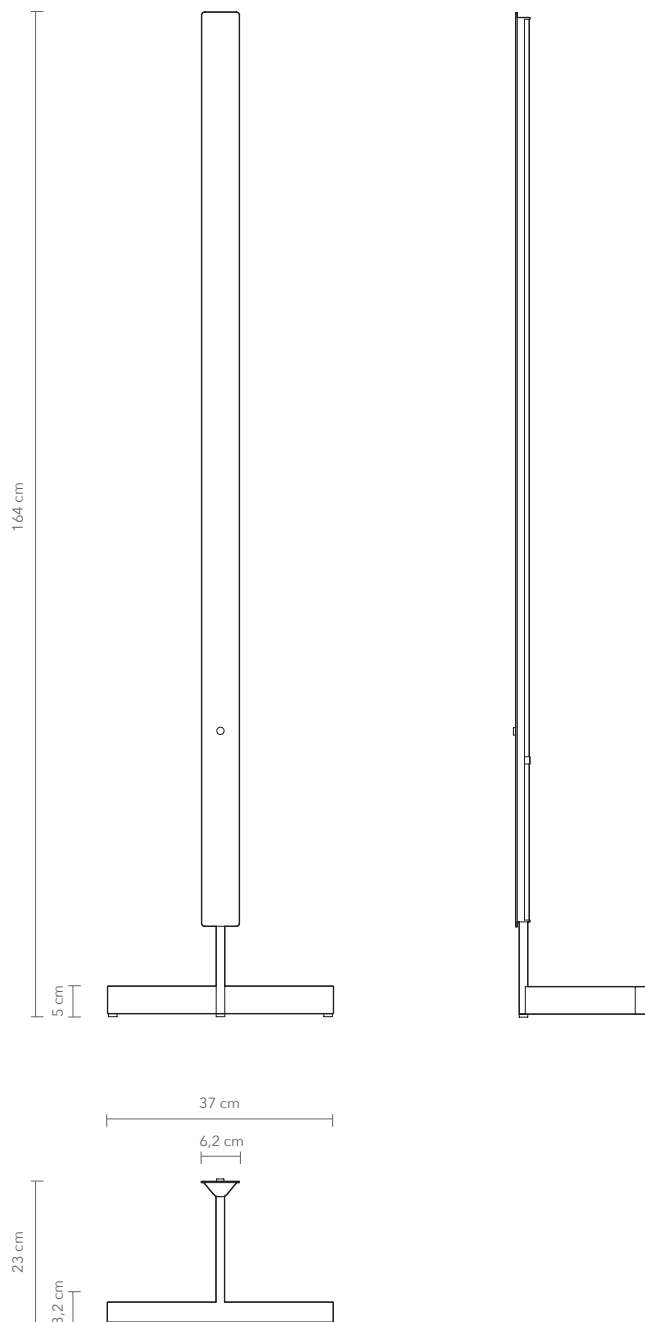

PRODUCT: F-MODEL

LEAD TIME: 8-10 weeks

WEIGHT: 10 kg (approximate value)

PACKAGE WEIGHT: 12 kg (approximate value)

CORD: Black cord + driver plug

DIMMER: Touch dimmer on the lamp

CERTIFICATION: CE (230V)

MATERIAL: Steel, Stainless steel, Corten steel, Brass, Copper, Marble

AVAILABLE MATERIALS AND FINISHES:

TECHNICAL DETAILS:

240V / 120V
 Illumination
 LED
 Wattage: 30 W
 Light output: 2050 lm
 Color temperature: 2700 K, 3000 K, 4000 K
 CRI: 93+
 LED life hours: 50,000
 IP20