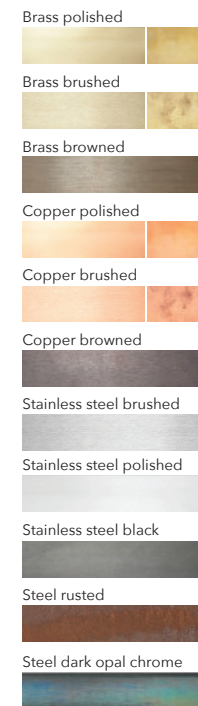

PRODUCT: F-MODEL

LEAD TIME: 8-10 weeks

WEIGHT: 10 kg (approximate value)

PACKAGE WEIGHT: 12 kg (approximate value)

CORD: Black cord + driver plug

DIMMER: Touch dimmer on the lamp

CERTIFICATION: CE (230V)

MATERIAL: Steel, Stainless steel, Corten steel, Brass, Copper, Marble

AVAILABLE MATERIALS AND FINISHES:

TECHNICAL DETAILS:

240V / 120V
 Illumination
 LED
 Wattage: 30 W
 Light output: 2050 lm
 Color temperature: 2700 K, 3000 K, 4000 K
 CRI: 93+
 LED life hours: 50,000
 IP20