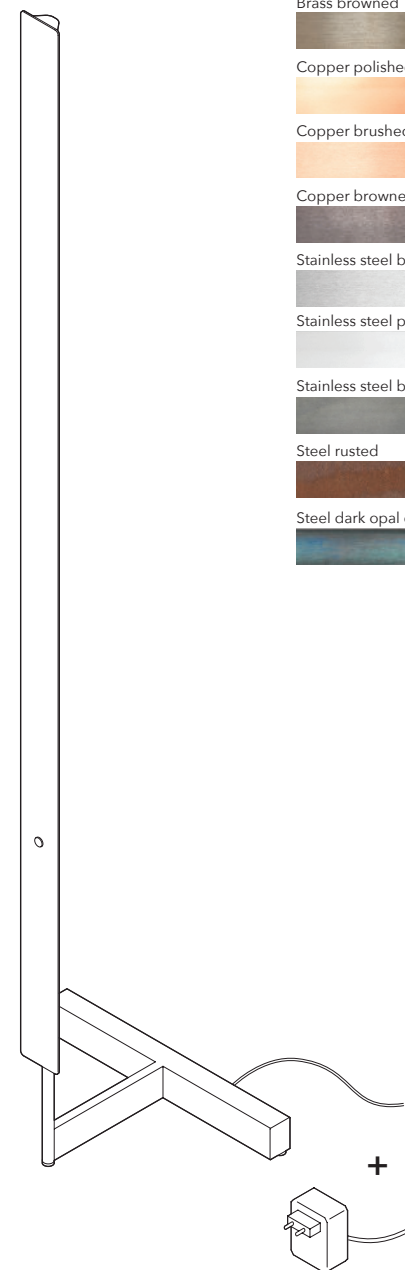

PRODUCT: F-MODEL

LEAD TIME: 8-10 weeks

WEIGHT: 10 kg (approximate value)

PACKAGE WEIGHT: 12 kg (approximate value)

CORD: Black cord + driver plug

DIMMER: Touch dimmer on the lamp

CERTIFICATION: CE (230V)

MATERIAL: Steel, Stainless steel, Corten steel, Brass, Copper, Marble

AVAILABLE MATERIALS AND FINISHES:

TECHNICAL DETAILS:

240V / 120V
 Illumination
 LED
 Wattage: 30 W
 Light output: 2050 lm
 Color temperature: 2700 K, 3000 K, 4000 K
 CRI: 93+
 LED life hours: 50,000
 IP20