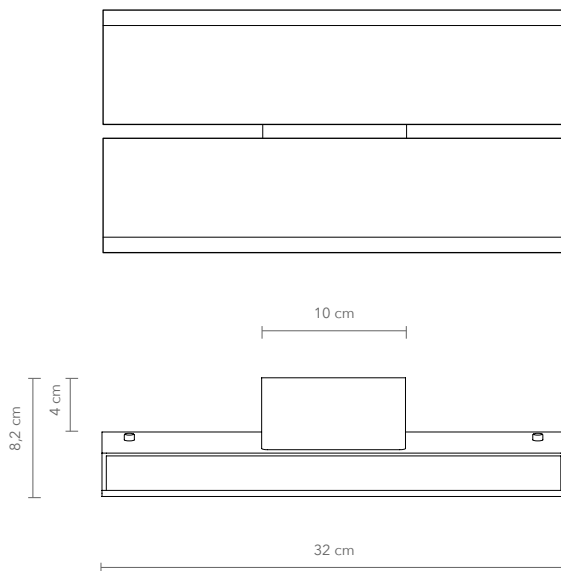

### AVAILABLE MATERIALS AND FINISHES:

**PRODUCT:** PAPILIO DOUBLE

**LEAD TIME:** 8-10 weeks

**WEIGHT:** 3 kg (approximate value)

**PACKAGE WEIGHT:** 3,5 kg (approximate value)

**DIMMER:** Triac (Trailing edge dimming)

### TECHNICAL DETAILS:

240V / 120V  
Illumination  
LED  
Wattage: 12 W  
Light output: 800 lm  
Color temperature: 2700 K  
CRI: 93+  
LED life hours: 50,000