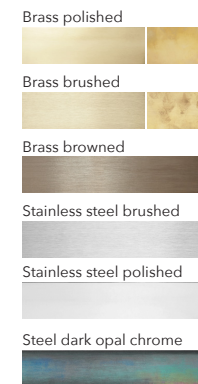

### AVAILABLE MATERIALS AND FINISHES:

**PRODUCT:** PAPILIO DOUBLE

**LEAD TIME:** 8-10 weeks

**WEIGHT:** 3 kg (approximate value)

**PACKAGE WEIGHT:** 3,5 kg (approximate value)

**DIMMER:** Triac (Trailing edge dimming)