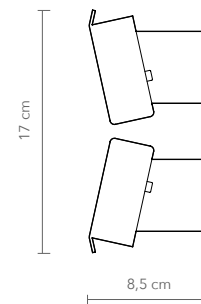

### AVAILABLE MATERIALS AND FINISHES:

**PRODUCT:** PAPILIO DOUBLE

**LEAD TIME:** 8-10 weeks

**WEIGHT:** 3 kg (approximate value)

**PACKAGE WEIGHT:** 3,5 kg (approximate value)

**DIMMER:** Triac (Trailing edge dimming)