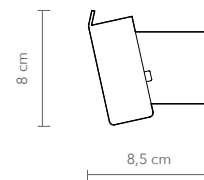

### AVAILABLE MATERIALS AND FINISHES:

**PRODUCT:** PAPILIO SINGLE

**LEAD TIME:** 8-10 weeks

**WEIGHT:** 1,5 kg (approximate value)

**PACKAGE WEIGHT:** 2 kg (approximate value)

**DIMMER:** External control and dimming only  
Triac (Trailing edge dimming)