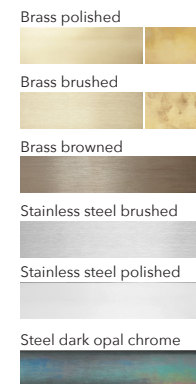

### AVAILABLE MATERIALS AND FINISHES:

**PRODUCT:** PAPILIO SINGLE

**LEAD TIME:** 8-10 weeks

**WEIGHT:** 1,5 kg (approximate value)

**PACKAGE WEIGHT:** 2 kg (approximate value)

**DIMMER:** External control and dimming only  
Triac (Trailing edge dimming)