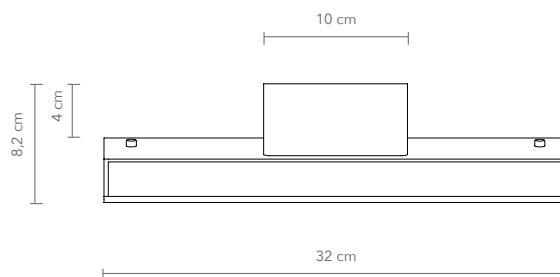

### AVAILABLE MATERIALS AND FINISHES:

**PRODUCT:** PAPILIO SINGLE

**LEAD TIME:** 8-10 weeks

**WEIGHT:** 1,5 kg (approximate value)

**PACKAGE WEIGHT:** 2 kg (approximate value)

**DIMMER:** External control and dimming only  
Triac (Trailing edge dimming)

### TECHNICAL DETAILS:

240V / 120V  
 Illumination  
 LED  
 Wattage: 6 W  
 Light output: 400 lm  
 Color temperature: 2700 K  
 CRI: 93+  
 LED life hours: 50,000