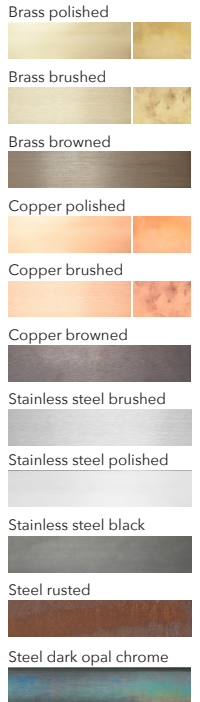

AVAILABLE MATERIALS AND FINISHES:

TECHNICAL DETAILS:

240V / 120V (available with Switchex)
Illumination
LED
Wattage: 45 W
Light output down: 2130 lm
Light output up: 850 lm
Color temperature: 2700 K, 3000 K, 4000 K
CRI: 93+
LED life hours: 50,000