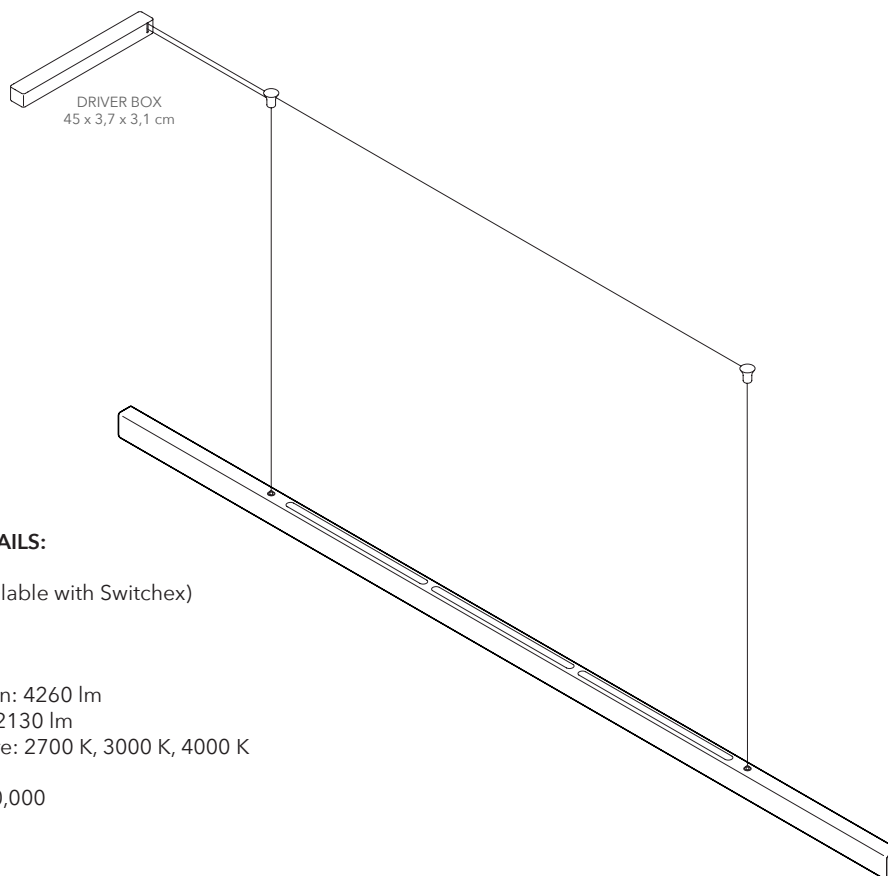

I-MODEL CORDLESS AURA 300 cm

PRODUCT: I-MODEL CORDLESS AURA, 300 cm

LEAD TIME: 8-10 weeks

WEIGHT: 11 kg (approximate value)

PACKAGE WEIGHT: 13 kg (approximate value)

SUSPENSION: 8m length, drop ceiling available on request

DIMMER: External control and dimming only
dimming fixed for up/down Triac / Dali / 1-10 / PUSH DIM
dimming variable for up/down Casambi

CERTIFICATION: CE (230V)

MATERIAL: Steel, Stainless steel, Corten steel, Brass, Copper

For more technical information, please see the installation manual.

AVAILABLE MATERIALS AND FINISHES:

TECHNICAL DETAILS:

240V / 120V (available with Switchex)
Illumination
LED
Wattage: 100 W
Light output down: 4260 lm
Light output up: 2130 lm
Color temperature: 2700 K, 3000 K, 4000 K
CRI: 93+
LED life hours: 50,000