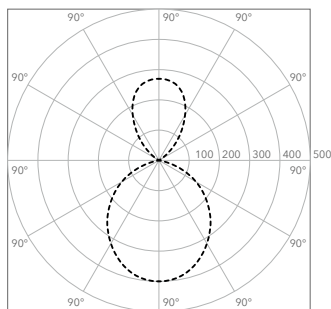

AVAILABLE MATERIALS AND FINISHES:

TECHNICAL DETAILS:

240V / 120V (available with Switchex)
Illumination
LED
Wattage: 60 W
Light output down: 2130 lm
Light output up: 1150 lm
Color temperature: 2700 K, 3000 K, 4000 K
CRI: 93+
LED life hours: 50,000