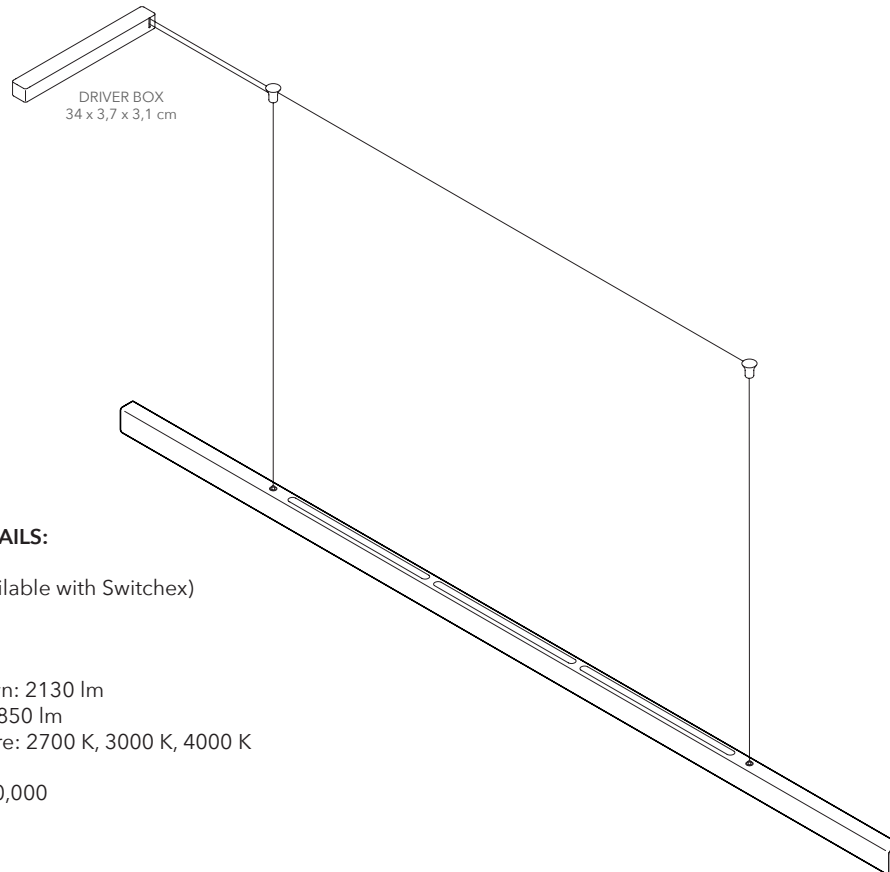

ANOUR

I-MODEL CORDLESS AURA 100 cm

PRODUCT: I-MODEL CORDLESS AURA, 100 cm

LEAD TIME: 8-10 weeks

WEIGHT: 3,6 kg (approximate value)

PACKAGE WEIGHT: 4,8 kg (approximate value)

SUSPENSION: 8m length, drop ceiling available on request

DIMMER: External control and dimming only
dimming fixed for up/down Triac / Dali / 1-10 / PUSH DIM
dimming variable for up/down Casambi

CERTIFICATION: CE (230V)

MATERIAL: Steel, Stainless steel, Corten steel, Brass, Copper

For more technical information, please see the installation manual.

AVAILABLE MATERIALS AND FINISHES:

TECHNICAL DETAILS:

240V / 120V (available with Switchex)
Illumination
LED
Wattage: 45 W
Light output down: 2130 lm
Light output up: 850 lm
Color temperature: 2700 K, 3000 K, 4000 K
CRI: 93+
LED life hours: 50,000