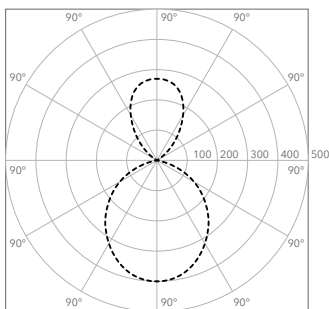

AVAILABLE MATERIALS AND FINISHES:

TECHNICAL DETAILS:

240V / 120V (available with Switchex)
Illumination
LED
Wattage: 70 W
Light output down: 2840 lm
Light output up: 1450 lm
Color temperature: 2700 K, 3000 K, 4000 K
CRI: 93+
LED life hours: 50,000