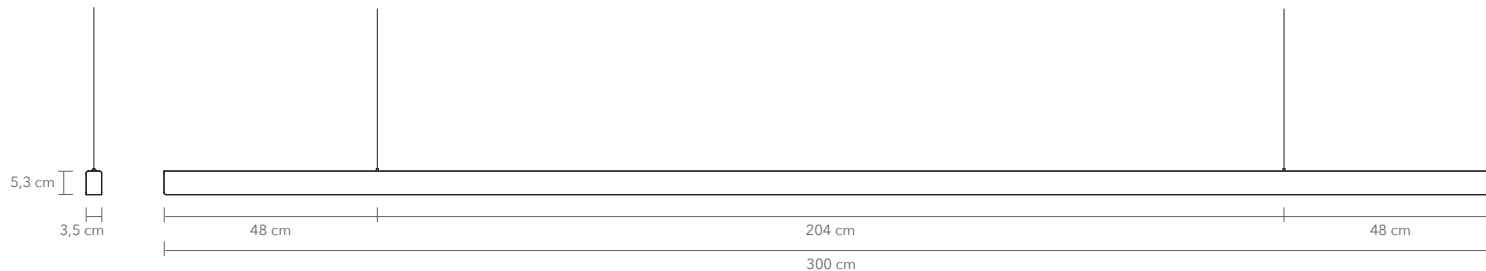

For more technical information, please see the installation manual.

AVAILABLE MATERIALS AND FINISHES:

TECHNICAL DETAILS:

240V / 120V (available with Switchex)
 Illumination
 LED
 Wattage: 80 W
 Light output down: 3550 lm
 Light output up: 1750 lm
 Color temperature: 2700 K, 3000 K, 4000 K
 CRI: 93+
 LED life hours: 50,000

I-MODEL CORDLESS AURA 300 cm

PRODUCT: I-MODEL CORDLESS AURA, 300 cm

LEAD TIME: 8-10 weeks

WEIGHT: 11 kg (approximate value)

PACKAGE WEIGHT: 13 kg (approximate value)

SUSPENSION: 8m length, drop ceiling available on request