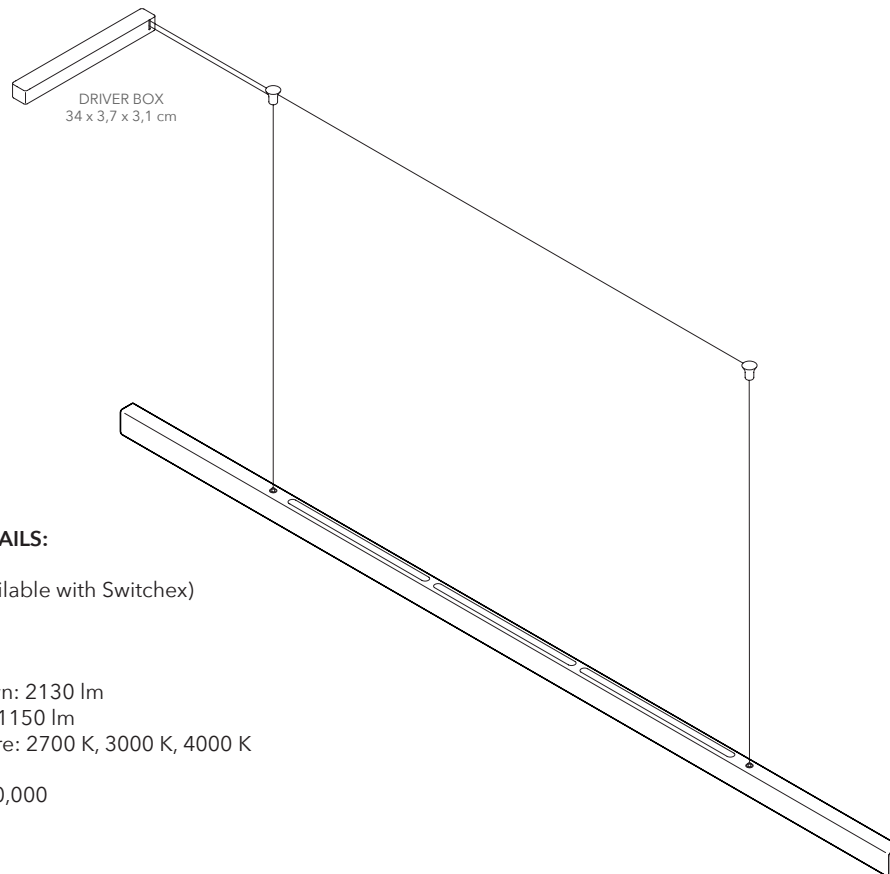

ANOUR

I-MODEL CORDLESS AURA

150 cm

PRODUCT: I-MODEL CORDLESS AURA, 150 cm

LEAD TIME: 8-10 weeks

WEIGHT: 5,4 kg (approximate value)

PACKAGE WEIGHT: 6,4 kg (approximate value)

SUSPENSION: 8m length, drop ceiling available on request

DIMMER: External control and dimming only
dimming fixed for up/down Triac / Dali / 1-10 / PUSH DIM
dimming variable for up/down Casambi

CERTIFICATION: CE (230V)

MATERIAL: Steel, Stainless steel, Corten steel, Brass, Copper

For more technical information, please see the installation manual.

AVAILABLE MATERIALS AND FINISHES:

TECHNICAL DETAILS:

240V / 120V (available with Switchex)
Illumination
LED
Wattage: 60 W
Light output down: 2130 lm
Light output up: 1150 lm
Color temperature: 2700 K, 3000 K, 4000 K
CRI: 93+
LED life hours: 50,000