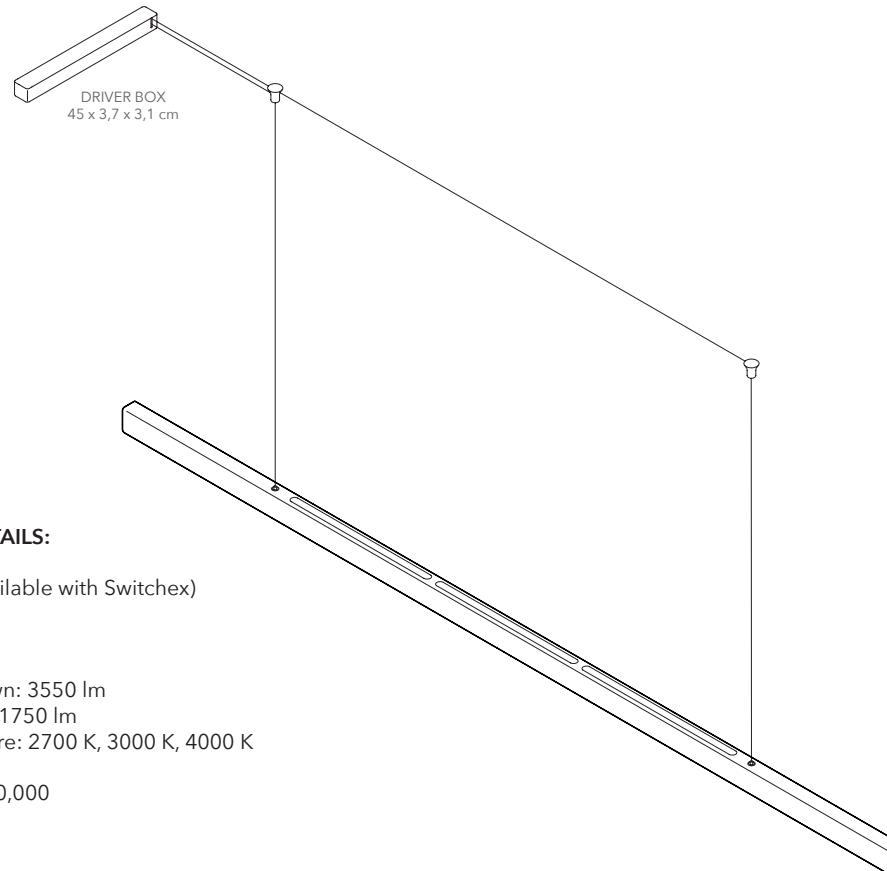

I-MODEL CORDLESS AURA 250 cm

PRODUCT: I-MODEL CORDLESS AURA, 250 cm

LEAD TIME: 8-10 weeks

WEIGHT: 8,7 kg (approximate value)

PACKAGE WEIGHT: 10,7 kg (approximate value)

SUSPENSION: 8m length, drop ceiling available on request

DIMMER: External control and dimming only
dimming fixed for up/down Triac / Dali / 1-10 / PUSH DIM
dimming variable for up/down Casambi

CERTIFICATION: CE (230V)

MATERIAL: Steel, Stainless steel, Corten steel, Brass, Copper

For more technical information, please see the installation manual.

AVAILABLE MATERIALS AND FINISHES:

TECHNICAL DETAILS:

240V / 120V (available with Switchex)
Illumination
LED
Wattage: 80 W
Light output down: 3550 lm
Light output up: 1750 lm
Color temperature: 2700 K, 3000 K, 4000 K
CRI: 93+
LED life hours: 50,000