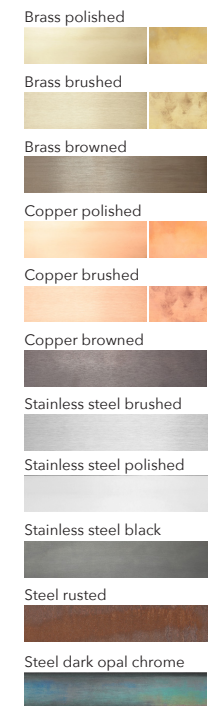

AVAILABLE MATERIALS AND FINISHES:

TECHNICAL DETAILS:

240V / 120V (available with Switchex)
Illumination
LED
Wattage: 70 W
Light output down: 2840 lm
Light output up: 1450 lm
Color temperature: 2700 K, 3000 K, 4000 K
CRI: 93+
LED life hours: 50,000