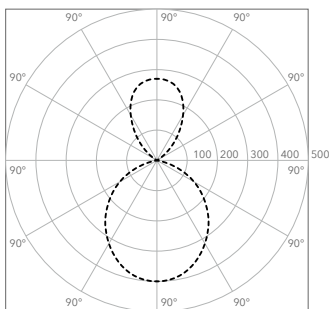

AVAILABLE MATERIALS AND FINISHES:

TECHNICAL DETAILS:

240V / 120V (available with Switchex)
Illumination
LED
Wattage: 100 W
Light output down: 4260 lm
Light output up: 2130 lm
Color temperature: 2700 K, 3000 K, 4000 K
CRI: 93+
LED life hours: 50,000