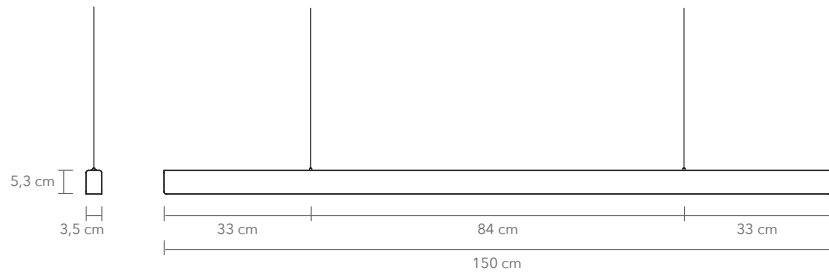

For more technical information, please see the installation manual.

AVAILABLE MATERIALS AND FINISHES:

TECHNICAL DETAILS:

240V / 120V (available with Switchex)
 Illumination
 LED
 Wattage: 45 W
 Light output down: 2130 lm
 Light output up: 850 lm
 Color temperature: 2700 K, 3000 K, 4000 K
 CRI: 93+
 LED life hours: 50,000

ANOUR

I-MODEL CORDLESS AURA

150 cm

PRODUCT: I-MODEL CORDLESS AURA, 150 cm

LEAD TIME: 8-10 weeks

WEIGHT: 5,4 kg (approximate value)

PACKAGE WEIGHT: 6,4 kg (approximate value)

SUSPENSION: 8m length, drop ceiling available on request