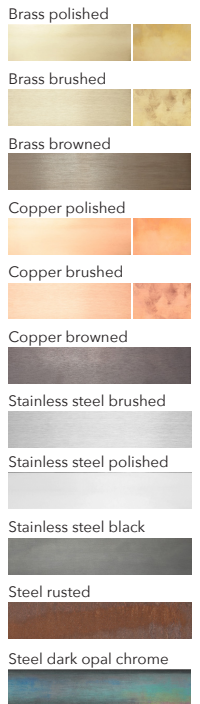

AVAILABLE MATERIALS AND FINISHES:

TECHNICAL DETAILS:

240V / 120V (available with Switchex)
Illumination
LED
Wattage: 60 W
Light output down: 2130 lm
Light output up: 1150 lm
Color temperature: 2700 K, 3000 K, 4000 K
CRI: 93+
LED life hours: 50,000