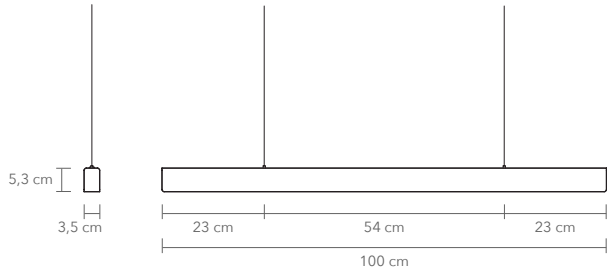

ANOUR

I-MODEL CORDLESS AURA 100 cm

PRODUCT: I-MODEL CORDLESS AURA, 100 cm

LEAD TIME: 8-10 weeks

WEIGHT: 3,6 kg (approximate value)

PACKAGE WEIGHT: 4,8 kg (approximate value)

SUSPENSION: 8m length, drop ceiling available on request

ANOUR

I-MODEL CORDLESS AURA

150 cm

PRODUCT: I-MODEL CORDLESS AURA, 150 cm

LEAD TIME: 8-10 weeks

WEIGHT: 5,4 kg (approximate value)

PACKAGE WEIGHT: 6,4 kg (approximate value)

SUSPENSION: 8m length, drop ceiling available on request