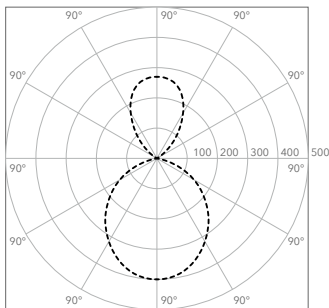

AVAILABLE MATERIALS AND FINISHES:

TECHNICAL DETAILS:

240V / 120V (available with Switchex)
Illumination
LED
Wattage: 45 W
Light output down: 2130 lm
Light output up: 850 lm
Color temperature: 2700 K, 3000 K, 4000 K
CRI: 93+
LED life hours: 50,000