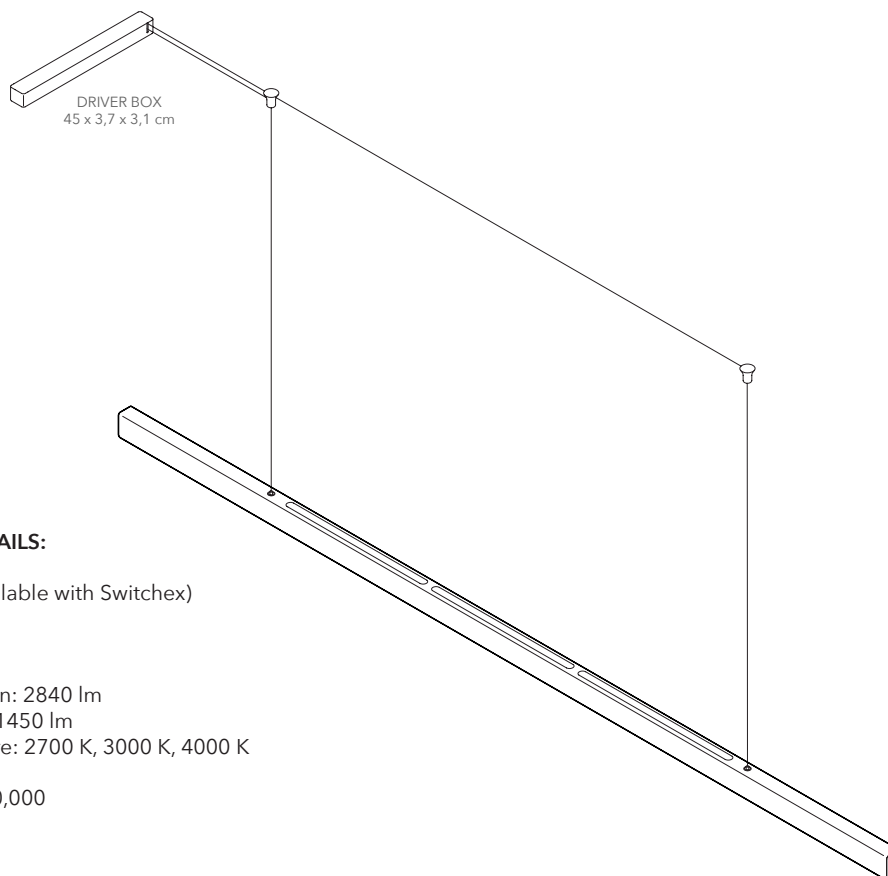

I-MODEL CORDLESS AURA

200 cm

PRODUCT: I-MODEL CORDLESS AURA, 200 cm

LEAD TIME: 8-10 weeks

WEIGHT: 7 kg (approximate value)

PACKAGE WEIGHT: 8,5 kg (approximate value)

SUSPENSION: 8m length, drop ceiling available on request

DIMMER: External control and dimming only
dimming fixed for up/down Triac / Dali / 1-10 / PUSH DIM
dimming variable for up/down Casambi

CERTIFICATION: CE (230V)

MATERIAL: Steel, Stainless steel, Corten steel, Brass, Copper

For more technical information, please see the installation manual.

AVAILABLE MATERIALS AND FINISHES:

TECHNICAL DETAILS:

240V / 120V (available with Switchex)
Illumination
LED
Wattage: 70 W
Light output down: 2840 lm
Light output up: 1450 lm
Color temperature: 2700 K, 3000 K, 4000 K
CRI: 93+
LED life hours: 50,000