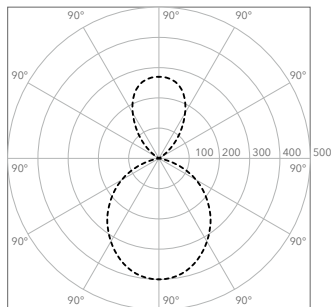

AVAILABLE MATERIALS AND FINISHES:

TECHNICAL DETAILS:

240V / 120V (available with Switchex)
Illumination
LED
Wattage: 80 W
Light output down: 3550 lm
Light output up: 1750 lm
Color temperature: 2700 K, 3000 K, 4000 K
CRI: 93+
LED life hours: 50,000