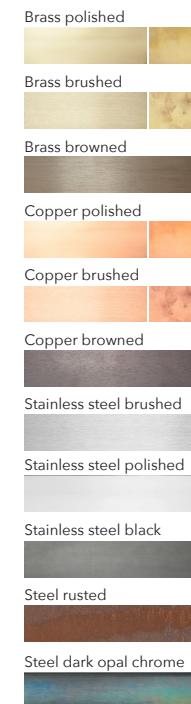

AVAILABLE MATERIALS AND FINISHES:

TECHNICAL DETAILS:

240V / 120V (available with Switchex)
Illumination
LED
Wattage: 100 W
Light output down: 4260 lm
Light output up: 2130 lm
Color temperature: 2700 K, 3000 K, 4000 K
CRI: 93+
LED life hours: 50,000