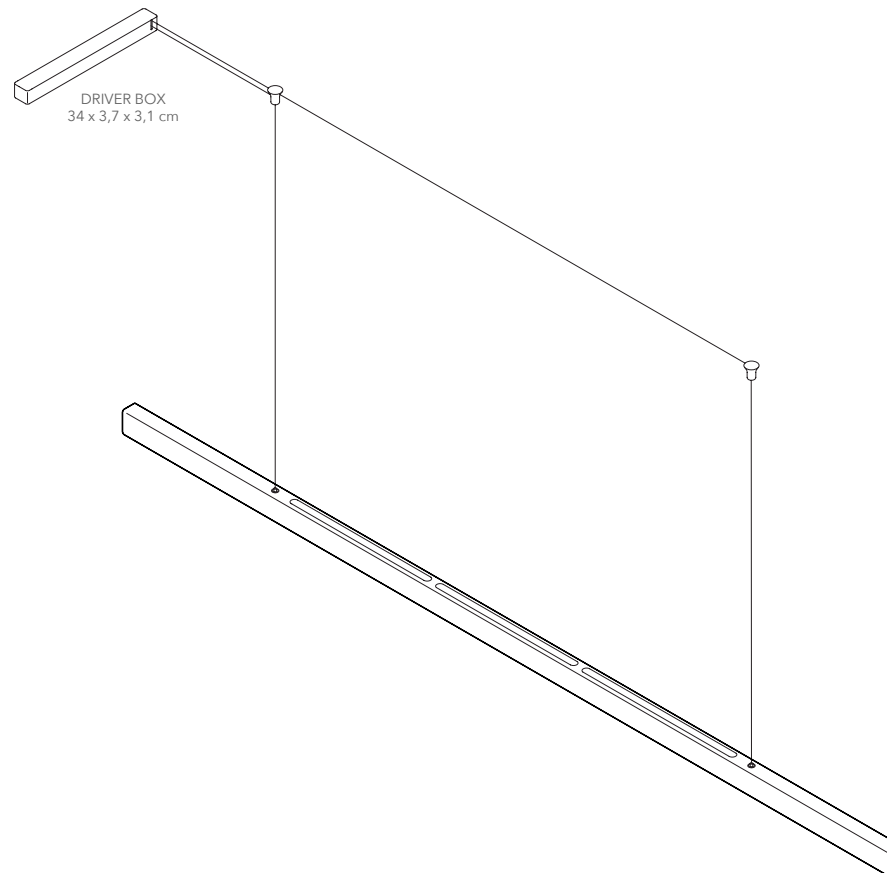

I-MODEL CORDLESS AURA 250 cm

PRODUCT: I-MODEL CORDLESS AURA, 250 cm

LEAD TIME: 8-10 weeks

WEIGHT: 8,7 kg (approximate value)

PACKAGE WEIGHT: 10,7 kg (approximate value)

SUSPENSION: 8m length, drop ceiling available on request

DIMMER: External control and dimming only
dimming fixed for up/down Triac / Dali / 1-10 / PUSH DIM
dimming variable for up/down Casambi

CERTIFICATION: CE (230V)

MATERIAL: Steel, Stainless steel, Corten steel, Brass, Copper

For more technical information, please see the installation manual.

TECHNICAL DETAILS:

240V / 120V (available with Switchex)

Illumination

LED

Wattage: 80 W

Light output down: 3550 lm

Light output up: 1750 lm

Color temperature: 2700 K

CRI: 93+

LED life hours: 50,000

AVAILABLE MATERIALS AND FINISHES: