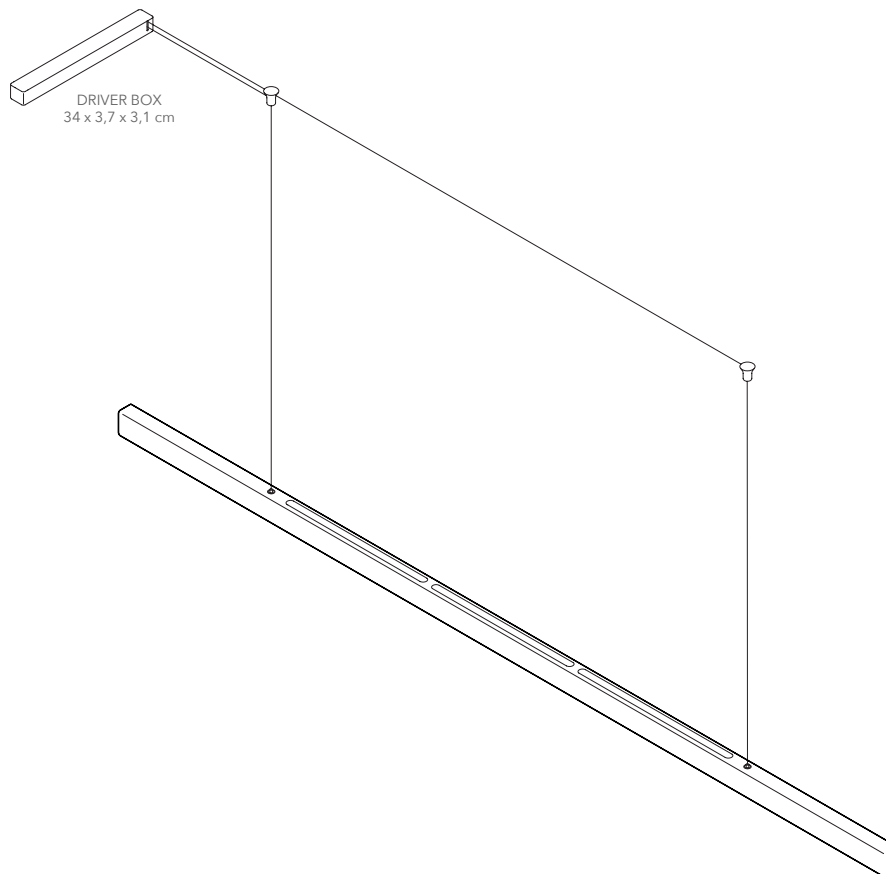

I-MODEL CORDLESS AURA 300 cm

PRODUCT: I-MODEL CORDLESS AURA, 300 cm

LEAD TIME: 8-10 weeks

WEIGHT: 11 kg (approximate value)

PACKAGE WEIGHT: 13 kg (approximate value)

SUSPENSION: 8m length, drop ceiling available on request

DIMMER: External control and dimming only
dimming fixed for up/down Triac / Dali / 1-10 / PUSH DIM
dimming variable for up/down Casambi

CERTIFICATION: CE (230V)

MATERIAL: Steel, Stainless steel, Corten steel, Brass, Copper

For more technical information, please see the installation manual.

TECHNICAL DETAILS:

240V / 120V (available with Switchex)

Illumination

LED

Wattage: 100 W

Light output down: 4260 lm

Light output up: 2130 lm

Color temperature: 2700 K

CRI: 93+

LED life hours: 50,000

AVAILABLE MATERIALS AND FINISHES: