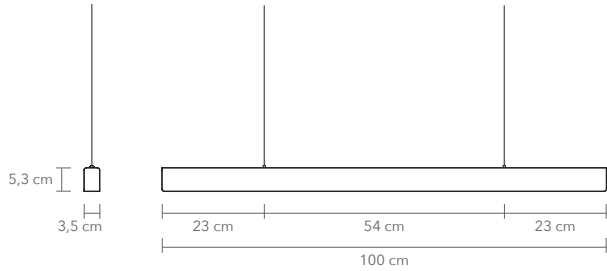

I-MODEL CORDLESS AURA 100 cm

PRODUCT: I-MODEL CORDLESS AURA, 100 cm

LEAD TIME: 8-10 weeks

WEIGHT: 3,6 kg (approximate value)

PACKAGE WEIGHT: 4,8 kg (approximate value)

SUSPENSION: 8m length, drop ceiling available on request

PACKAGE WEIGHT: 6,4 kg (approximate value)

SUSPENSION: 8m length, drop ceiling available on request

DIMMER: External control and dimming only
dimming fixed for up/down Triac / Dali / 1-10 / PUSH DIM
dimming variable for up/down Casambi