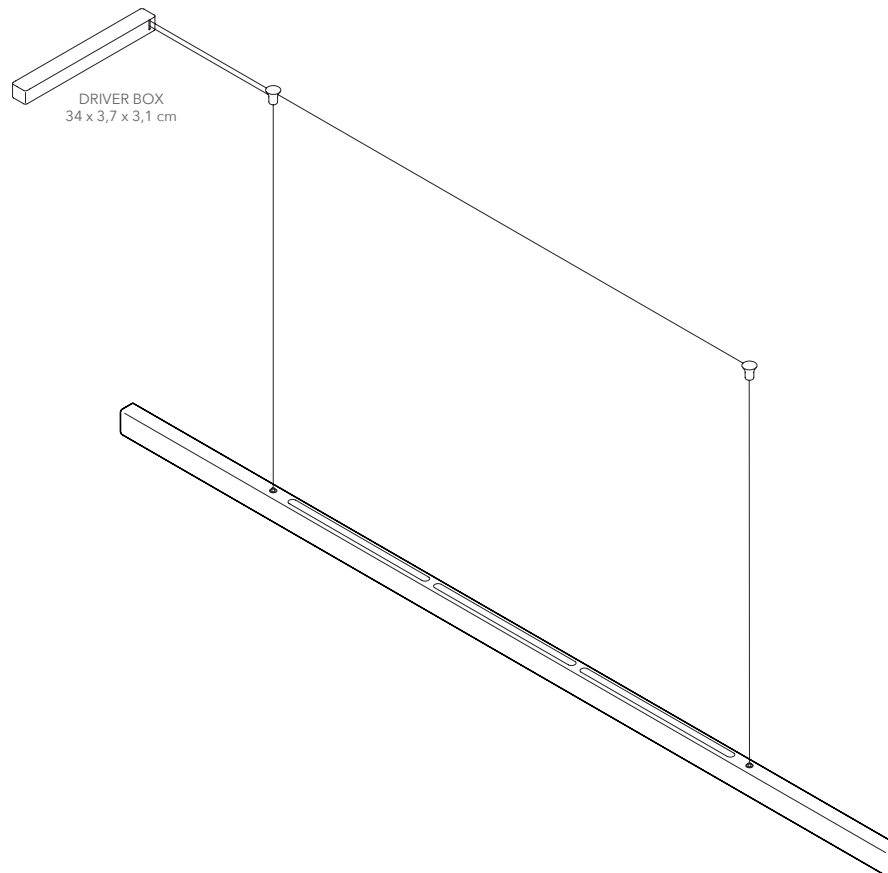

I-MODEL CORDLESS AURA 150 cm

PRODUCT: I-MODEL CORDLESS AURA, 150 cm

LEAD TIME: 8-10 weeks

WEIGHT: 5,4 kg (approximate value)

PACKAGE WEIGHT: 6,4 kg (approximate value)

SUSPENSION: 8m length, drop ceiling available on request

DIMMER: External control and dimming only
dimming fixed for up/down Triac / Dali / 1-10 / PUSH DIM
dimming variable for up/down Casambi

CERTIFICATION: CE (230V)

MATERIAL: Steel, Stainless steel, Corten steel, Brass, Copper

For more technical information, please see the installation manual.

TECHNICAL DETAILS:

240V / 120V (available with Switchex)

Illumination

LED

Wattage: 60 W

Light output down: 2130 lm

Light output up: 1150 lm

Color temperature: 2700 K

CRI: 93+

LED life hours: 50,000

AVAILABLE MATERIALS AND FINISHES: