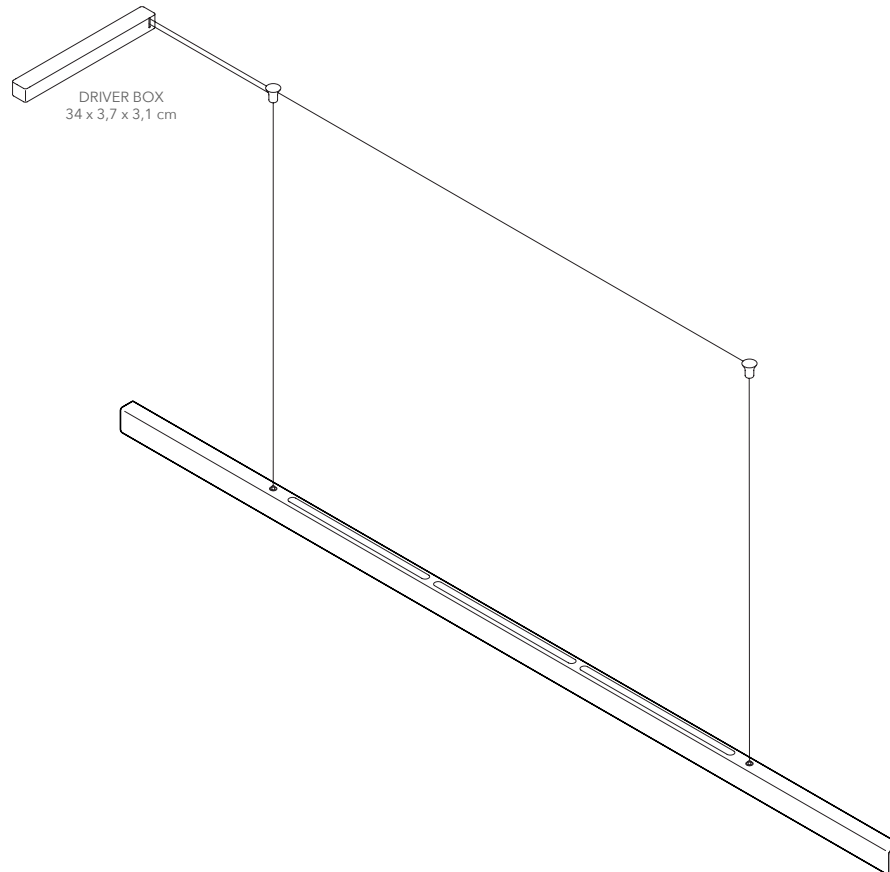

I-MODEL CORDLESS AURA 100 cm

PRODUCT: I-MODEL CORDLESS AURA, 100 cm

LEAD TIME: 8-10 weeks

WEIGHT: 3,6 kg (approximate value)

PACKAGE WEIGHT: 4,8 kg (approximate value)

SUSPENSION: 8m length, drop ceiling available on request

DIMMER: External control and dimming only
dimming fixed for up/down Triac / Dali / 1-10 / PUSH DIM
dimming variable for up/down Casambi

CERTIFICATION: CE (230V)

MATERIAL: Steel, Stainless steel, Corten steel, Brass, Copper

For more technical information, please see the installation manual.

TECHNICAL DETAILS:

240V / 120V (available with Switchex)

Illumination

LED

Wattage: 45 W

Light output down: 2130 lm

Light output up: 850 lm

Color temperature: 2700 K

CRI: 93+

LED life hours: 50,000

AVAILABLE MATERIALS AND FINISHES: