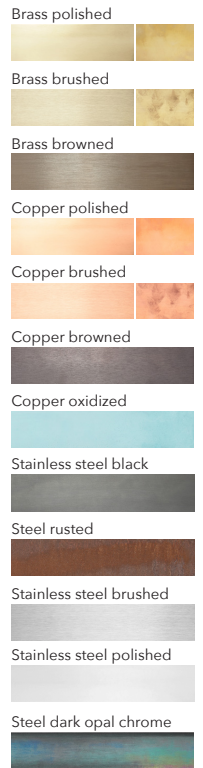

AVAILABLE MATERIALS AND FINISHES: