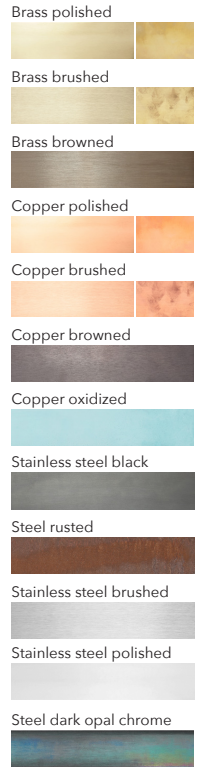

AVAILABLE MATERIALS AND FINISHES: