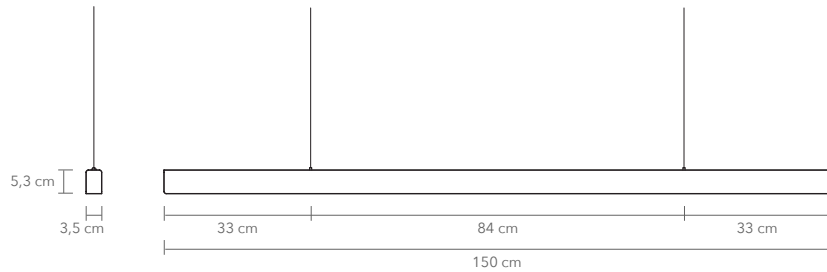

Color temperature: 2700 K

CRI: 93+

LED life hours: 50,000

AVAILABLE MATERIALS AND FINISHES:

I-MODEL CORDLESS AURA 150 cm

PRODUCT: I-MODEL CORDLESS AURA, 150 cm

LEAD TIME: 8-10 weeks

WEIGHT: 5,4 kg (approximate value)

PACKAGE WEIGHT: 6,4 kg (approximate value)

SUSPENSION: 8m length, drop ceiling available on request

DIMMER: External control and dimming only
dimming fixed for up/down Triac / Dali / 1-10 / PUSH DIM
dimming variable for up/down Casambi