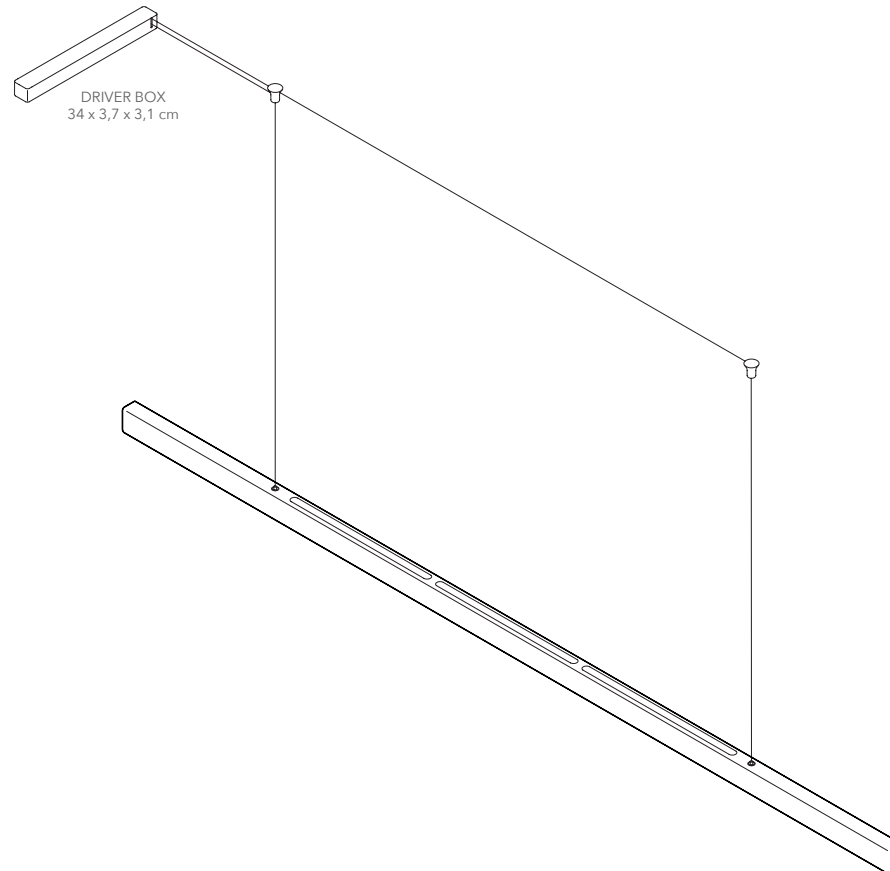

I-MODEL CORDLESS AURA 200 cm

PRODUCT: I-MODEL CORDLESS AURA, 200 cm

LEAD TIME: 8-10 weeks

WEIGHT: 7 kg (approximate value)

PACKAGE WEIGHT: 8,5 kg (approximate value)

SUSPENSION: 8m length, drop ceiling available on request

DIMMER: External control and dimming only
dimming fixed for up/down Triac / Dali / 1-10 / PUSH DIM
dimming variable for up/down Casambi

CERTIFICATION: CE (230V)

MATERIAL: Steel, Stainless steel, Corten steel, Brass, Copper

For more technical information, please see the installation manual.

TECHNICAL DETAILS:

240V / 120V (available with Switchex)

Illumination

LED

Wattage: 70 W

Light output down: 2840 lm

Light output up: 1450 lm

Color temperature: 2700 K

CRI: 93+

LED life hours: 50,000

AVAILABLE MATERIALS AND FINISHES: