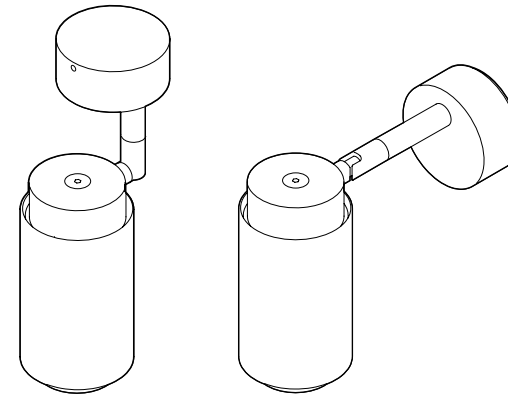

## DONYA - PIVOT

**PRODUCT:** DONYA PIVOT

**LEAD TIME:** 8-10 weeks

**WEIGHT:** 2 kg (approximate value)

**PACKAGE WEIGHT:** 2,5 kg (approximate value)

**OPTIONAL CORD:** 2m black textile cord with on/off switch + wall plug

**DIMMER:** No dimming

**CERTIFICATION:** CE (230V)

**MATERIAL:** Brass

**AVAILABLE MATERIALS AND FINISHES:**

**SAME PRODUCT CAN BE USED AS A WALL LAMP OR CEILING LAMP**

**EACH PRODUCT COMES WITH A REMOVABLE REFLECTOR AND IS COMPATIBLE WITH CYLINDER DONYA SHADE**