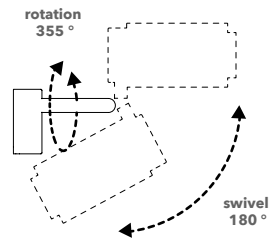

OPTIONAL BACKPLATE