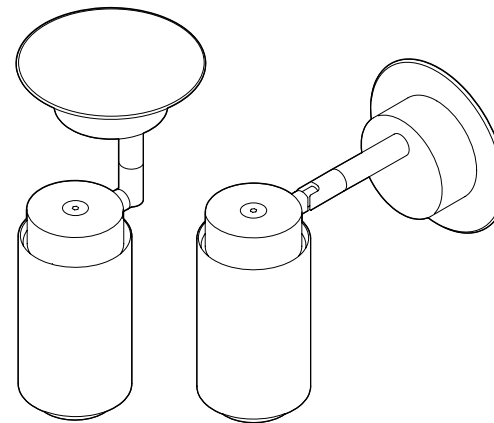

OPTIONAL BACKPLATE