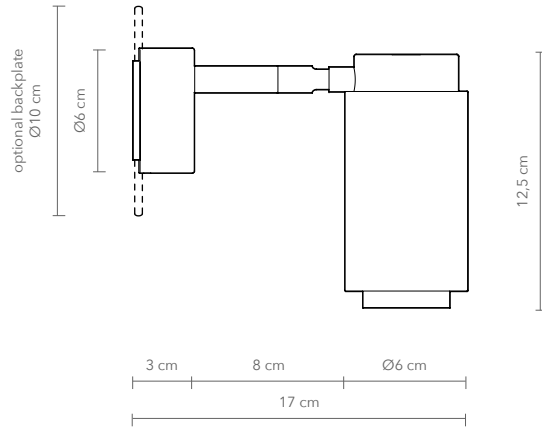

## DONYA - PIVOT

**PRODUCT:** DONYA PIVOT

**LEAD TIME:** 8-10 weeks

**WEIGHT:** 2 kg (approximate value)

**PACKAGE WEIGHT:** 2,5 kg (approximate value)

**OPTIONAL CORD:** 2m black textile cord with on/off switch + wall plug

**TECHNICAL DETAILS:**

240V / 120V  
Illumination  
GU 10 bulb (bulb not included)  
Wattage: Max. 6 W

**OPTIONAL BACKPLATE**

**OPTIONAL ON/OFF CORD WITH WALL PLUG**