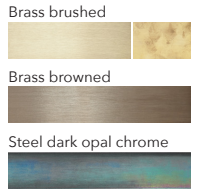

**DIMMER:** No dimming

**CERTIFICATION:** CE (230V)

**MATERIAL:** Brass

**AVAILABLE MATERIALS AND FINISHES:**

**SAME PRODUCT CAN BE USED AS A WALL LAMP OR CEILING LAMP**

**EACH PRODUCT COMES WITH A REMOVABLE REFLECTOR AND IS COMPATIBLE WITH CYLINDER DONYA SHADE**