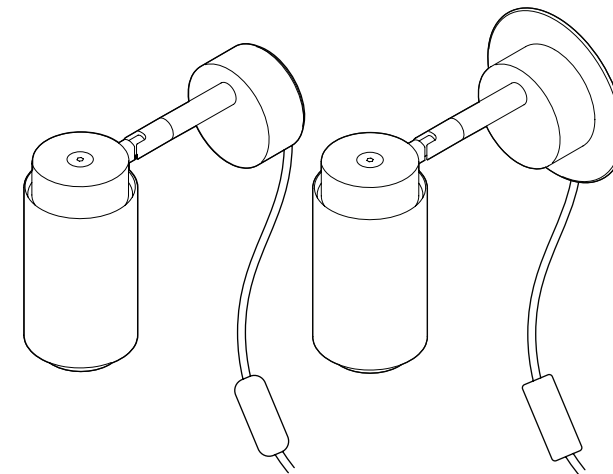

**DIMMER:** No dimming

**CERTIFICATION:** CE (230V)

**MATERIAL:** Brass

**AVAILABLE MATERIALS AND FINISHES:**

**SAME PRODUCT CAN BE USED AS A WALL LAMP OR CEILING LAMP**

**EACH PRODUCT COMES WITH A REMOVABLE REFLECTOR AND IS COMPATIBLE WITH CYLINDER DONYA SHADE**

**TECHNICAL DETAILS:**

240V / 120V  
Illumination  
GU 10 bulb (bulb not included)  
Wattage: Max. 6 W

**OPTIONAL BACKPLATE**

**OPTIONAL ON/OFF CORD WITH WALL PLUG**