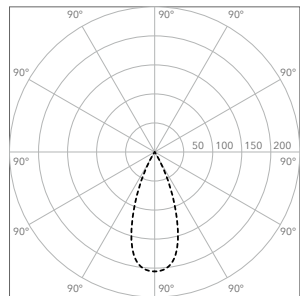

TECHNICAL DETAILS:

240V / 120V
Illumination
GU 10 bulb (bulb not included)
Wattage: Max. 6 W