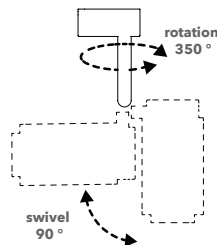

### TECHNICAL DETAILS:

240V / 120V  
 Illumination  
 GU 10 bulb (bulb not included)  
 Wattage: Max. 6 W

EACH PRODUCT IS COMPATIBLE WITH CYLINDER DONYA SHADE