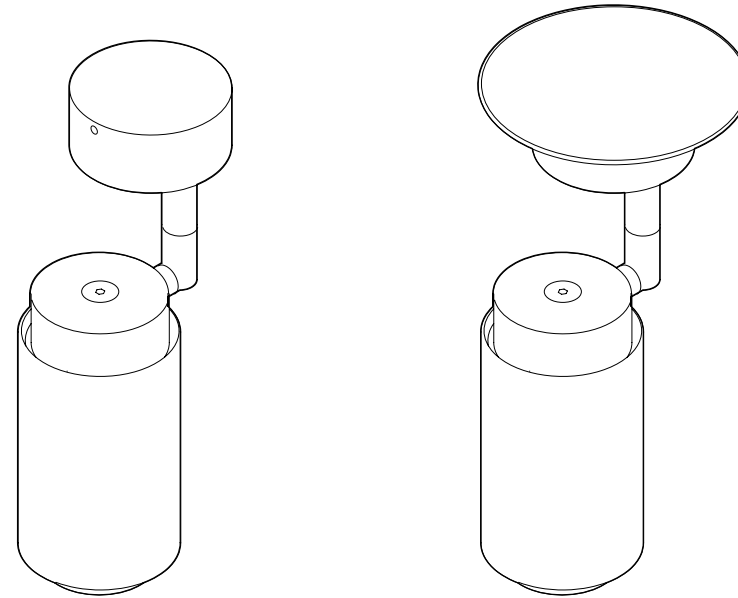

**PRODUCT:** DONYA PIVOT CEILING

**LEAD TIME:** 8-10 weeks

**WEIGHT:** 2 kg (approximate value)

**PACKAGE WEIGHT:** 2,5 kg (approximate value)

**OPTIONAL CORD:** 2m black textile cord with on/off switch + wall plug

**DIMMER:** No dimming

**CERTIFICATION:** CE (230V)

**MATERIAL:** Brass, Stainless steel

OPTIONAL BACKPLATE

### TECHNICAL DETAILS:

240V / 120V  
 Illumination  
 GU 10 bulb (bulb not included)  
 Wattage: Max. 6 W

EACH PRODUCT IS COMPATIBLE WITH CYLINDER DONYA SHADE