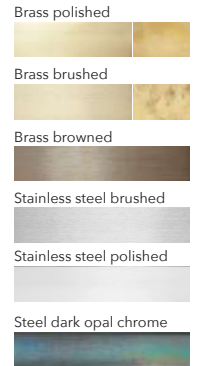

DIMMER: No dimming

CERTIFICATION: CE (230V)

MATERIAL: Brass, Stainless steel

AVAILABLE MATERIALS AND FINISHES:

**EACH PRODUCT IS COMPATIBLE WITH
CYLINDER DONYA SHADE**

TECHNICAL DETAILS:

240V / 120V
Illumination
GU 10 bulb (bulb not included)
Wattage: Max. 6 W