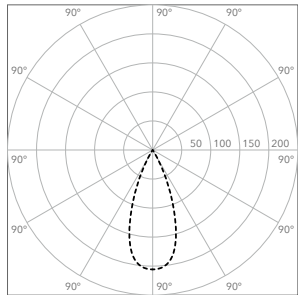

DIMMER: No dimming

CERTIFICATION: CE (230V)

MATERIAL: Brass, Stainless steel

AVAILABLE MATERIALS AND FINISHES:

**EACH PRODUCT IS COMPATIBLE WITH
CYLINDER DONYA SHADE**

TECHNICAL DETAILS:

240V / 120V
Illumination
GU 10 bulb (bulb not included)
Wattage: Max. 6 W