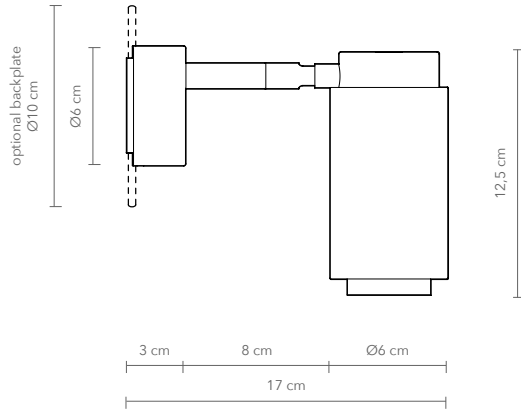

DONYA - PIVOT WALL

PRODUCT: DONYA PIVOT WALL

LEAD TIME: 8-10 weeks

WEIGHT: 2 kg (approximate value)

PACKAGE WEIGHT: 2,5 kg (approximate value)

OPTIONAL CORD: 2m black textile cord with on/off switch + wall plug

DIMMER: No dimming

CERTIFICATION: CE (230V)

MATERIAL: Brass, Stainless steel

AVAILABLE MATERIALS AND FINISHES:

**EACH PRODUCT IS COMPATIBLE WITH
CYLINDER DONYA SHADE**

TECHNICAL DETAILS:

240V / 120V
Illumination
GU 10 bulb (bulb not included)
Wattage: Max. 6 W