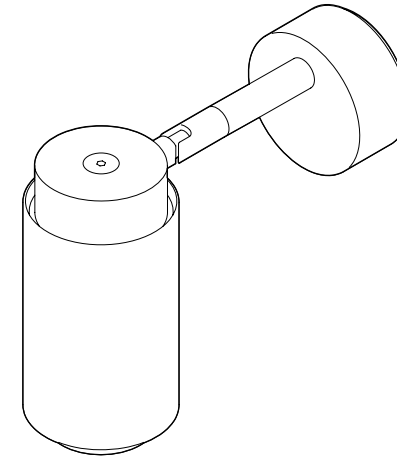

DONYA - PIVOT WALL

PRODUCT: DONYA PIVOT WALL

LEAD TIME: 8-10 weeks

WEIGHT: 2 kg (approximate value)

PACKAGE WEIGHT: 2,5 kg (approximate value)

OPTIONAL CORD: 2m black textile cord with on/off switch + wall plug

DIMMER: No dimming

CERTIFICATION: CE (230V)

MATERIAL: Brass, Stainless steel

AVAILABLE MATERIALS AND FINISHES:

**EACH PRODUCT IS COMPATIBLE WITH
CYLINDER DONYA SHADE**

TECHNICAL DETAILS:

240V / 120V
Illumination
GU 10 bulb (bulb not included)
Wattage: Max. 6 W