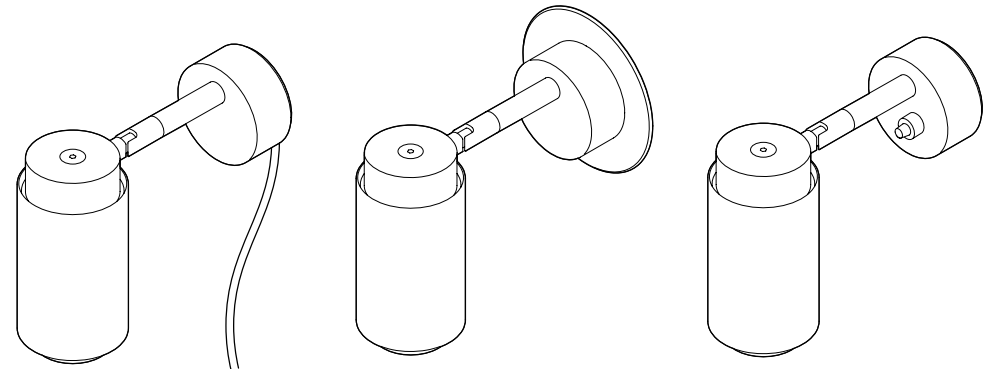

DIMMER: No dimming

CERTIFICATION: CE (230V)

MATERIAL: Brass, Stainless steel

AVAILABLE MATERIALS AND FINISHES:

**EACH PRODUCT IS COMPATIBLE WITH
CYLINDER DONYA SHADE**

TECHNICAL DETAILS:

240V / 120V
Illumination
GU 10 bulb (bulb not included)
Wattage: Max. 6 W

**OPTIONAL VISIBLE CORD
WITH WALL PLUG**

OPTIONAL BACKPLATE

OPTIONAL ON/OFF BUTTON

ALL ADDONS CAN BE COMBINED TOGETHER