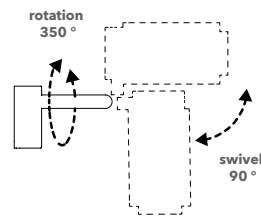

DIMMER: No dimming

CERTIFICATION: CE (230V)

MATERIAL: Brass, Stainless steel

AVAILABLE MATERIALS AND FINISHES:

**EACH PRODUCT IS COMPATIBLE WITH
CYLINDER DONYA SHADE**

TECHNICAL DETAILS:

240V / 120V
Illumination
GU 10 bulb (bulb not included)
Wattage: Max. 6 W