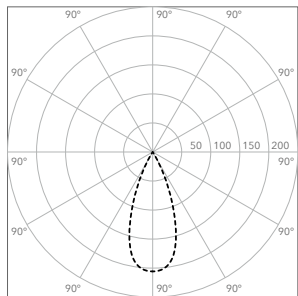

TECHNICAL DETAILS:

240V / 120V
Illumination
GU 10 bulb (bulb not included)
Wattage: Max. 6 W