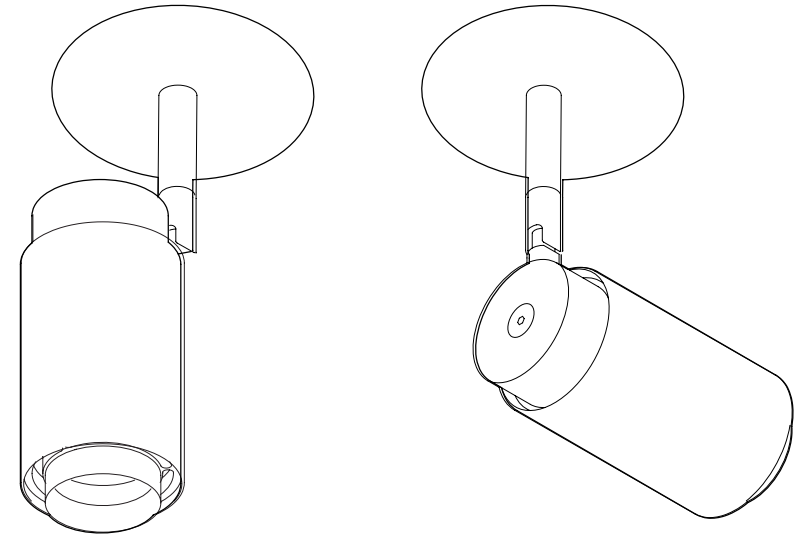

ANOUR

DONYA - PIVOT DROP CEILING

AVAILABLE MATERIALS AND FINISHES:

PRODUCT: DONYA PIVOT - DROP CEILING

LEAD TIME: 8-10 weeks

WEIGHT: 2 kg (approximate value)

PACKAGE WEIGHT: 2,5 kg (approximate value)

DIMMER: No dimming

CERTIFICATION: CE (230V)

MATERIAL: Brass, Stainless steel

EACH PRODUCT COMES WITH A REMOVABLE REFLECTOR AND IS COMPATIBLE WITH CYLINDER DONYA SHADE

TECHNICAL DETAILS:

240V / 120V
 Illumination
 GU 10 bulb (bulb not included)
 Wattage: Max. 6 W