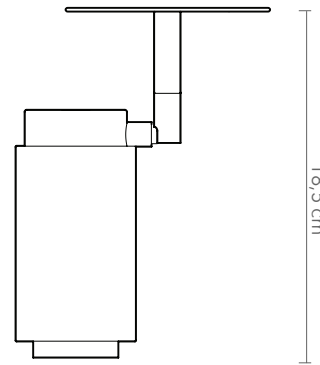

ANOUR

DONYA - PIVOT DROP CEILING

AVAILABLE MATERIALS AND FINISHES:

PRODUCT: DONYA PIVOT - DROP CEILING

LEAD TIME: 8-10 weeks

WEIGHT: 2 kg (approximate value)

PACKAGE WEIGHT: 2,5 kg (approximate value)

DIMMER: No dimming

CERTIFICATION: CE (230V)

MATERIAL: Brass, Stainless steel

EACH PRODUCT COMES WITH A REMOVABLE REFLECTOR AND IS COMPATIBLE WITH CYLINDER DONYA SHADE

TECHNICAL DETAILS:

240V / 120V
 Illumination
 GU 10 bulb (bulb not included)
 Wattage: Max. 6 W