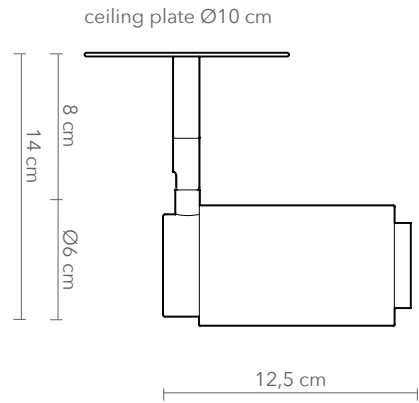

ANOUR

DONYA - PIVOT DROP CEILING

AVAILABLE MATERIALS AND FINISHES:

PRODUCT: DONYA PIVOT - DROP CEILING

LEAD TIME: 8-10 weeks

WEIGHT: 2 kg (approximate value)

PACKAGE WEIGHT: 2,5 kg (approximate value)

DIMMER: No dimming

CERTIFICATION: CE (230V)

MATERIAL: Brass, Stainless steel

EACH PRODUCT COMES WITH A REMOVABLE REFLECTOR AND IS COMPATIBLE WITH CYLINDER DONYA SHADE

TECHNICAL DETAILS:

240V / 120V
 Illumination
 GU 10 bulb (bulb not included)
 Wattage: Max. 6 W