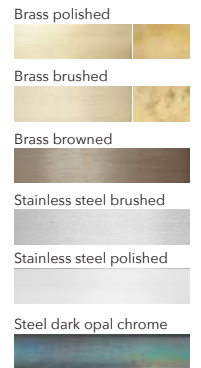

AVAILABLE MATERIALS AND FINISHES:

PRODUCT: DONYA PIVOT - DROP CEILING

LEAD TIME: 8-10 weeks

WEIGHT: 2 kg (approximate value)

PACKAGE WEIGHT: 2,5 kg (approximate value)

DIMMER: No dimming

CERTIFICATION: CE (230V)

MATERIAL: Brass, Stainless steel