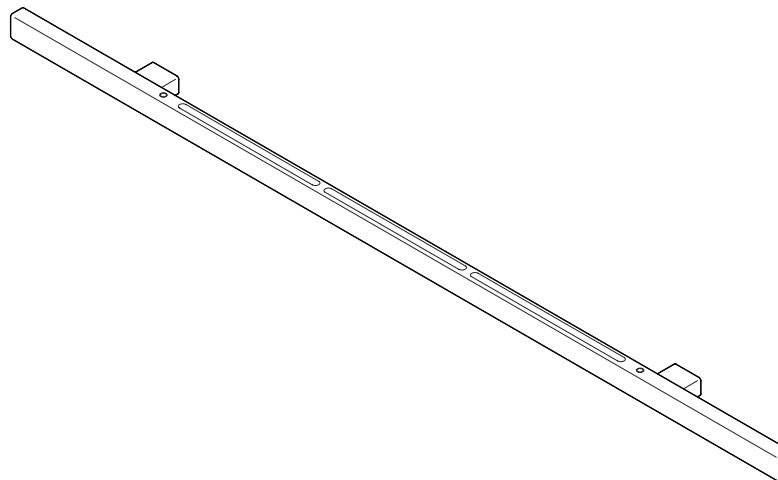

I-MODEL WALL MOUNTED AURA 300 cm

PRODUCT: I-MODEL WALL MOUNTED AURA, 300 cm

LEAD TIME: 8-10 weeks

WEIGHT: 11 kg (approximate value)

PACKAGE WEIGHT: 13 kg (approximate value)

CORD (OPTIONAL): 3m textile cord

DIMMER: External control and dimming only
dimming fixed for up/down Triac / Dali / 1-10 / PUSH DIM
dimming variable for up/down Casambi

CERTIFICATION: CE (230V)

MATERIAL: Steel, Stainless steel, Corten steel, Brass, Copper

For more technical information, please see the installation manual.

TECHNICAL DETAILS:

240V / 120V (available with Switchex)
Illumination
LED
Wattage: 100 W
Light output down: 4260 lm
Light output up: 2130 lm
Color temperature: 2700 K, 3000 K, 4000 K
CRI: 93+
LED life hours: 50,000

AVAILABLE MATERIALS AND FINISHES:

AVAILABLE CORDS (OPTIONAL):