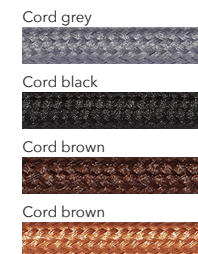

AVAILABLE CORDS (OPTIONAL):