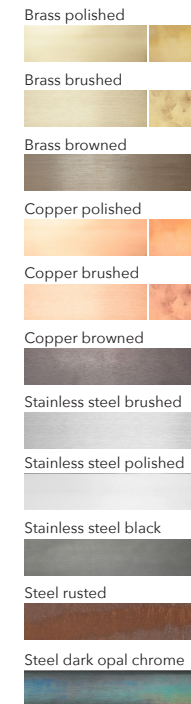

AVAILABLE MATERIALS AND FINISHES:

AVAILABLE CORDS (OPTIONAL):