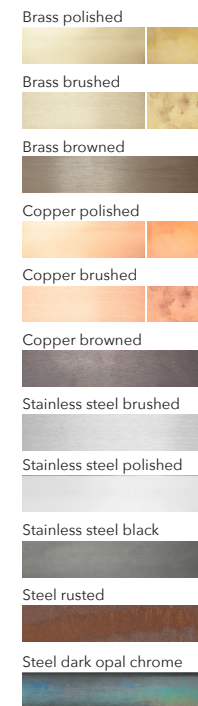

AVAILABLE MATERIALS AND FINISHES:

AVAILABLE CORDS (OPTIONAL):