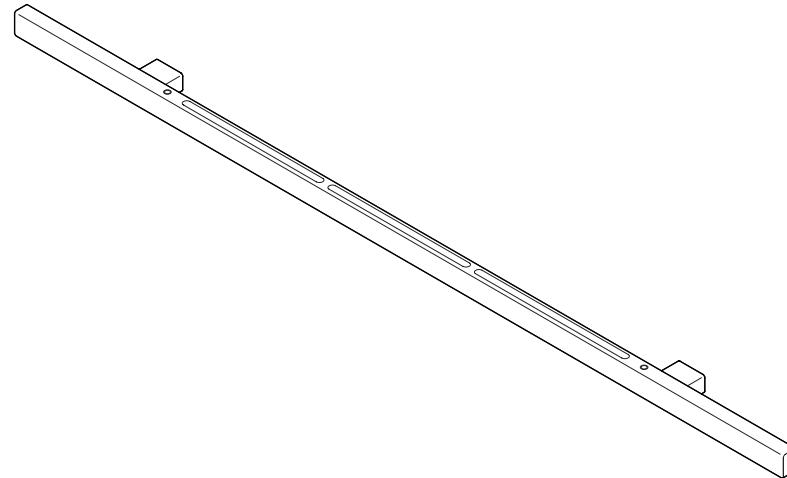

AVAILABLE MATERIALS AND FINISHES:

AVAILABLE CORDS (OPTIONAL):

I-MODEL WALL MOUNTED AURA 250 cm

PRODUCT: I-MODEL WALL MOUNTED AURA, 250 cm

LEAD TIME: 8-10 weeks

WEIGHT: 8,7 kg (approximate value)

PACKAGE WEIGHT: 10,7 kg (approximate value)