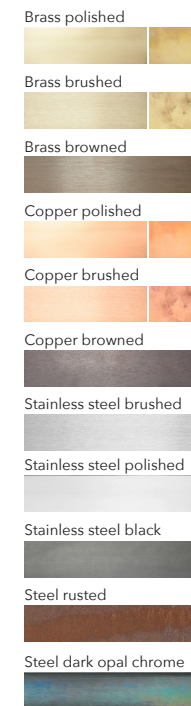

Color temperature: 2700 K, 3000 K, 4000 K

CRI: 93+

LED life hours: 50,000

AVAILABLE MATERIALS AND FINISHES:

Brass polished

Brass brushed

Brass browned

Copper polished

Copper brushed

Copper browned

Stainless steel brushed

Stainless steel polished

Stainless steel black

Steel rusted

Steel dark opal chrome

AVAILABLE CORDS (OPTIONAL):

AVAILABLE MATERIALS AND FINISHES:

AVAILABLE CORDS (OPTIONAL):