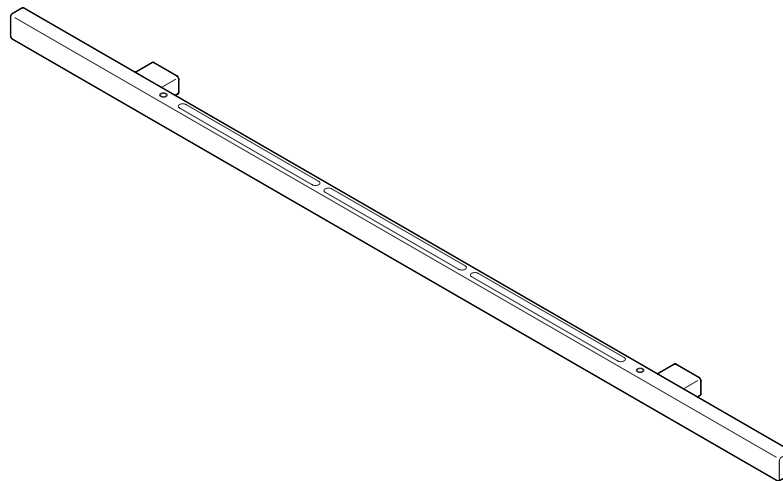

I-MODEL WALL MOUNTED AURA 100 cm

PRODUCT: I-MODEL WALL MOUNTED AURA, 100 cm

LEAD TIME: 8-10 weeks

WEIGHT: 4,2 kg (approximate value)

PACKAGE WEIGHT: 5,6 kg (approximate value)

CORD (OPTIONAL): 3m textile cord

DIMMER: External control and dimming only
dimming fixed for up/down Triac / Dali / 1-10 / PUSH DIM
dimming variable for up/down Casambi

CERTIFICATION: CE (230V)

MATERIAL: Steel, Stainless steel, Corten steel, Brass, Copper

For more technical information, please see the installation manual.

TECHNICAL DETAILS:

240V / 120V (available with Switchex)
Illumination
LED
Wattage: 45 W
Light output down: 2130 lm
Light output up: 850 lm
Color temperature: 2700 K, 3000 K, 4000 K
CRI: 93+
LED life hours: 50,000

AVAILABLE MATERIALS AND FINISHES:

AVAILABLE CORDS (OPTIONAL):