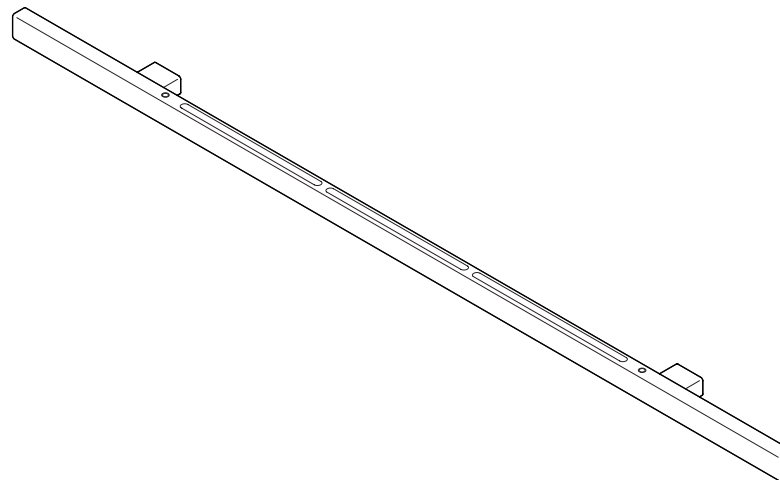

I-MODEL WALL MOUNTED AURA 250 cm

PRODUCT: I-MODEL WALL MOUNTED AURA, 250 cm

LEAD TIME: 8-10 weeks

WEIGHT: 8,7 kg (approximate value)

PACKAGE WEIGHT: 10,7 kg (approximate value)

CORD (OPTIONAL): 3m textile cord

DIMMER: External control and dimming only
dimming fixed for up/down Triac / Dali / 1-10 / PUSH DIM
dimming variable for up/down Casambi

CERTIFICATION: CE (230V)

MATERIAL: Steel, Stainless steel, Corten steel, Brass, Copper

For more technical information, please see the installation manual.

TECHNICAL DETAILS:

240V / 120V (available with Switchex)
Illumination
LED
Wattage: 80 W
Light output down: 3550 lm
Light output up: 1750 lm
Color temperature: 2700 K, 3000 K, 4000 K
CRI: 93+
LED life hours: 50,000

AVAILABLE MATERIALS AND FINISHES:

AVAILABLE CORDS (OPTIONAL):