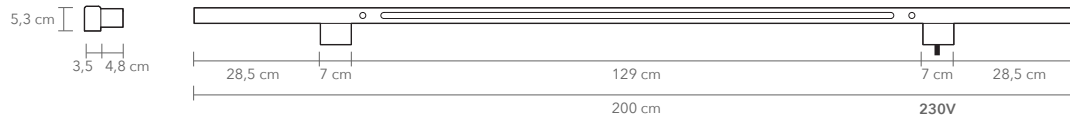

Cord grey

Cord black

Cord brown

Cord brown

I-MODEL WALL MOUNTED AURA 200 cm

PRODUCT: I-MODEL WALL MOUNTED AURA, 200 cm

LEAD TIME: 8-10 weeks

WEIGHT: 7 kg (approximate value)