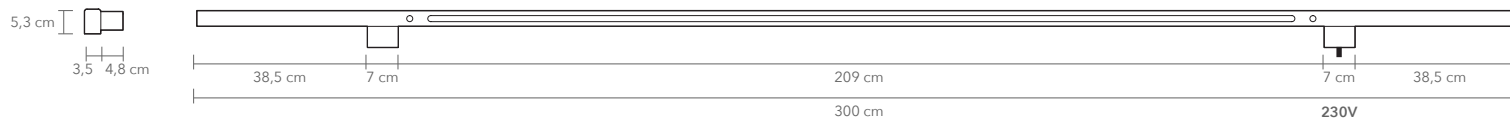

AVAILABLE MATERIALS AND FINISHES:

AVAILABLE CORDS (OPTIONAL):

I-MODEL WALL MOUNTED AURA 300 cm

PRODUCT: I-MODEL WALL MOUNTED AURA, 300 cm

LEAD TIME: 8-10 weeks

WEIGHT: 11 kg (approximate value)

PACKAGE WEIGHT: 13 kg (approximate value)