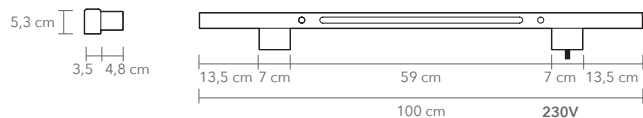

I-MODEL WALL MOUNTED AURA 100 cm

PRODUCT: I-MODEL WALL MOUNTED AURA, 100 cm

LEAD TIME: 8-10 weeks

WEIGHT: 4,2 kg (approximate value)

PACKAGE WEIGHT: 5,6 kg (approximate value)

CORD (OPTIONAL): 3m textile cord