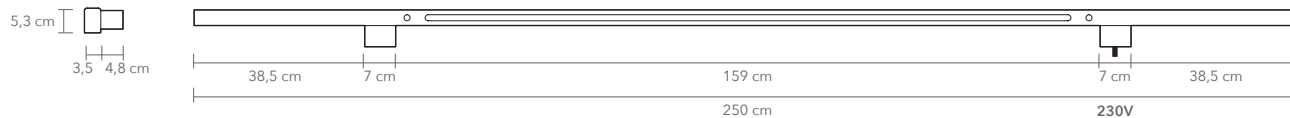

AVAILABLE MATERIALS AND FINISHES:

AVAILABLE CORDS (OPTIONAL):

I-MODEL WALL MOUNTED AURA 250 cm

PRODUCT: I-MODEL WALL MOUNTED AURA, 250 cm

LEAD TIME: 8-10 weeks

WEIGHT: 8,7 kg (approximate value)

PACKAGE WEIGHT: 10,7 kg (approximate value)