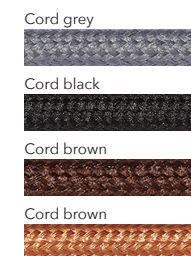

AVAILABLE CORDS (OPTIONAL):