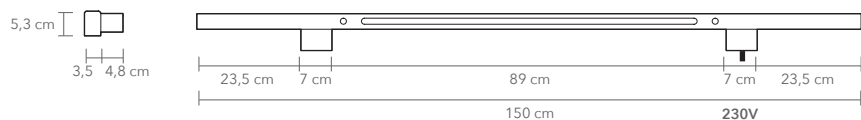

For more technical information, please see the installation manual.

TECHNICAL DETAILS:

240V / 120V (available with Switchex)
 Illumination
 LED
 Wattage: 45 W
 Light output down: 2130 lm
 Light output up: 850 lm
 Color temperature: 2700 K, 3000 K, 4000 K
 CRI: 93+
 LED life hours: 50,000

AVAILABLE MATERIALS AND FINISHES:

AVAILABLE CORDS (OPTIONAL):

I-MODEL WALL MOUNTED AURA 150 cm

PRODUCT: I-MODEL WALL MOUNTED AURA, 150 cm

LEAD TIME: 8-10 weeks

WEIGHT: 5,4 kg (approximate value)

PACKAGE WEIGHT: 6,4 kg (approximate value)