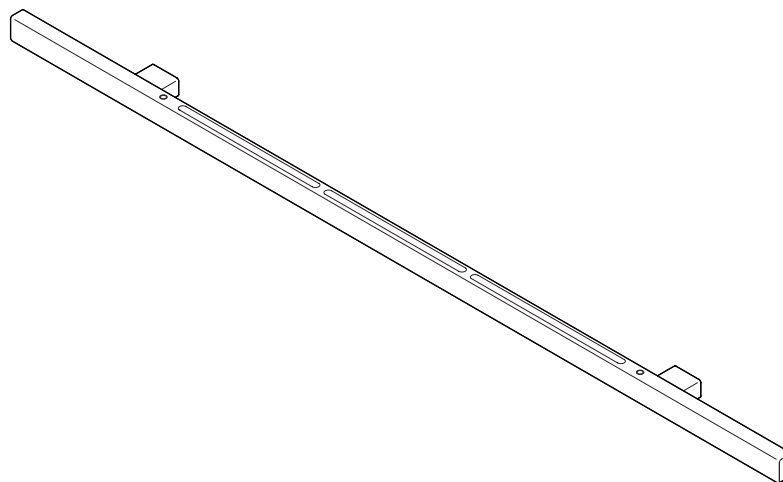

AVAILABLE MATERIALS AND FINISHES:

Brass polished

Brass brushed

Brass browned

Copper polished

Copper brushed

Copper browned

Stainless steel brushed

Stainless steel polished

Stainless steel black

Steel rusted

Steel dark opal chrome

AVAILABLE CORDS (OPTIONAL):

Cord grey

Cord black

Cord brown

Cord brown