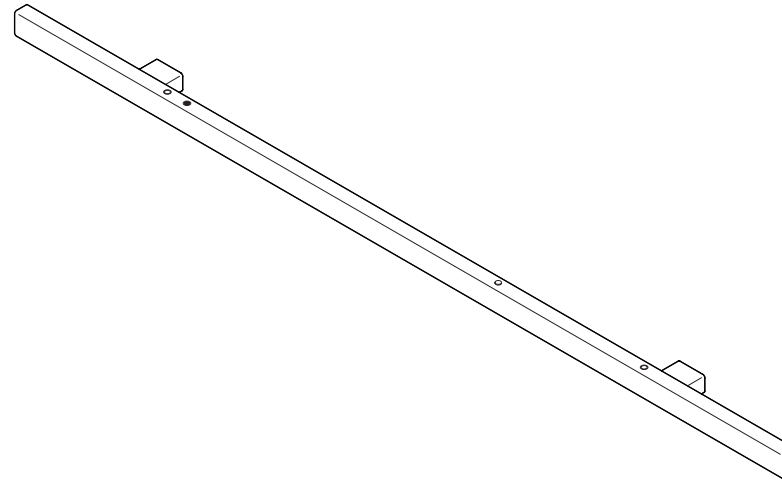

I-MODEL WALL MOUNTED 200 cm

PRODUCT: I-MODEL WALL MOUNTED, 200 cm

LEAD TIME: 8-10 weeks

WEIGHT: 6,5 kg (approximate value)

PACKAGE WEIGHT: 8 kg (approximate value)

CORD (OPTIONAL): 3m textile cord

DIMMER: Touch dimmer on the lamp as standard
Available external dimming : Triac / Dali / Casambi / 1-10V / PUSH DIM
Touch button not functional with external dimming

CERTIFICATION: CE (230V)

MATERIAL: Steel, Stainless steel, Corten steel, Brass, Copper

For more technical information, please see the installation manual.

AVAILABLE MATERIALS AND FINISHES:

TECHNICAL DETAILS:

240V / 120V (available with Switchex)
Illumination
LED
Wattage: 40 W
Light output: 2840 lm
Color temperature: 2700 K, 3000 K, 4000 K
CRI: 93+
LED life hours: 50,000

AVAILABLE CORDS (OPTIONAL):