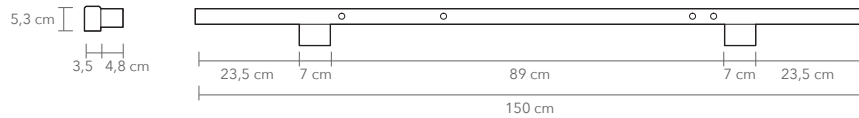

I-MODEL WALL MOUNTED 150 cm

PRODUCT: I-MODEL WALL MOUNTED, 150 cm

LEAD TIME: 8-10 weeks

WEIGHT: 5 kg (approximate value)

PACKAGE WEIGHT: 6 kg (approximate value)

CORD (OPTIONAL): 3m textile cord

DIMMER: Touch dimmer on the lamp as standard
Available external dimming : Triac / Dali / Casambi / 1-10V / PUSH DIM
Touch button not functional with external dimming

CERTIFICATION: CE (230V)

MATERIAL: Steel, Stainless steel, Corten steel, Brass, Copper

For more technical information, please see the installation manual.