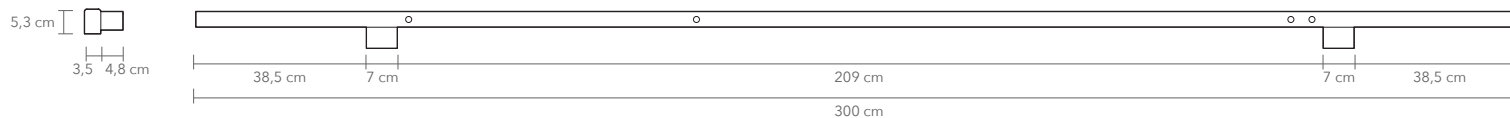

## I-MODEL WALL MOUNTED 300 cm

**PRODUCT:** I-MODEL WALL MOUNTED, 300 cm

**LEAD TIME:** 8-10 weeks

**WEIGHT:** 10 kg (approximate value)

**PACKAGE WEIGHT:** 12 kg (approximate value)

**CORD (OPTIONAL):** 3m textile cord