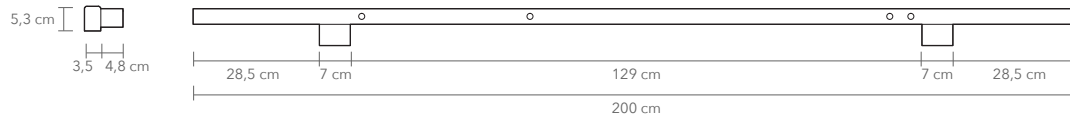

I-MODEL WALL MOUNTED 200 cm

PRODUCT: I-MODEL WALL MOUNTED, 200 cm

LEAD TIME: 8-10 weeks

WEIGHT: 6,5 kg (approximate value)

PACKAGE WEIGHT: 8 kg (approximate value)

CORD (OPTIONAL): 3m textile cord

DIMMER: Touch dimmer on the lamp as standard
Available external dimming : Triac / Dali / Casambi / 1-10V / PUSH DIM
Touch button not functional with external dimming

CERTIFICATION: CE (230V)

MATERIAL: Steel, Stainless steel, Corten steel, Brass, Copper

For more technical information, please see the installation manual.