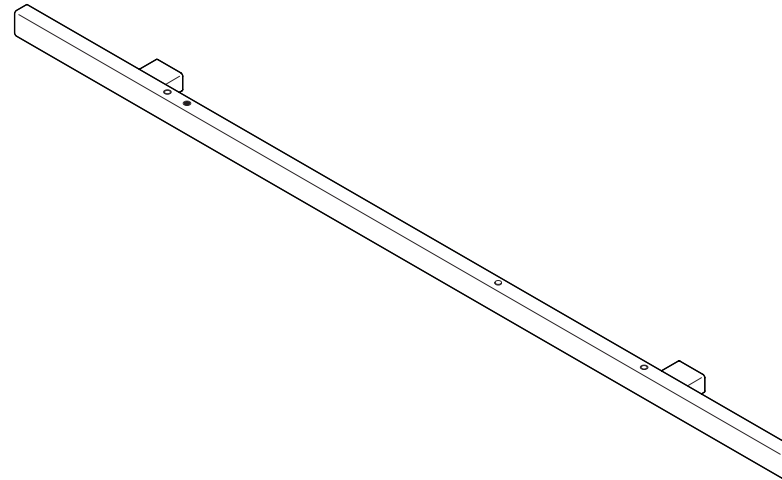

I-MODEL WALL MOUNTED 250 cm

PRODUCT: I-MODEL WALL MOUNTED, 250 cm

LEAD TIME: 8-10 weeks

WEIGHT: 7 kg (approximate value)

PACKAGE WEIGHT: 8,5 kg (approximate value)

CORD (OPTIONAL): 3m textile cord

DIMMER: Touch dimmer on the lamp as standard
Available external dimming : Triac / Dali / Casambi / 1-10V / PUSH DIM
Touch button not functional with external dimming

CERTIFICATION: CE (230V)

MATERIAL: Steel, Stainless steel, Corten steel, Brass, Copper

For more technical information, please see the installation manual.

AVAILABLE MATERIALS AND FINISHES:

TECHNICAL DETAILS:

240V / 120V (available with Switchex)
Illumination
LED
Wattage: 50 W
Light output: 3550 lm
Color temperature: 2700 K, 3000 K, 4000 K
CRI: 93+
LED life hours: 50,000

AVAILABLE CORDS (OPTIONAL):