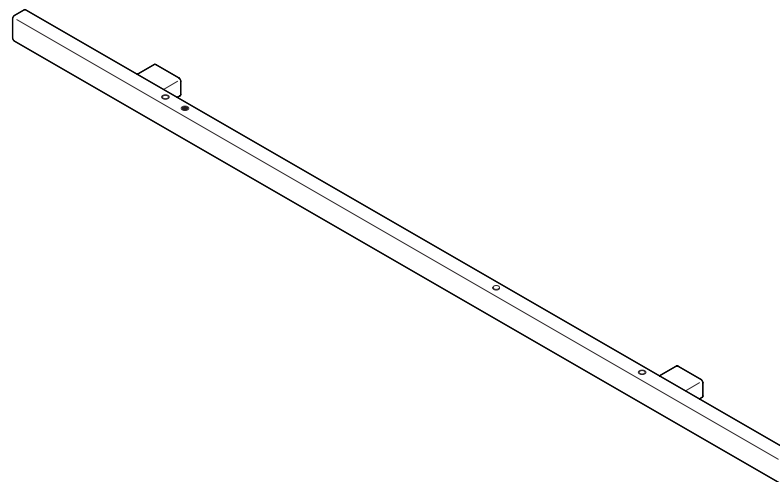

I-MODEL WALL MOUNTED 300 cm

PRODUCT: I-MODEL WALL MOUNTED, 300 cm

LEAD TIME: 8-10 weeks

WEIGHT: 10 kg (approximate value)

PACKAGE WEIGHT: 12 kg (approximate value)

CORD (OPTIONAL): 3m textile cord

DIMMER: Touch dimmer on the lamp as standard
Available external dimming : Triac / Dali / Casambi / 1-10V / PUSH DIM
Touch button not functional with external dimming

CERTIFICATION: CE (230V)

MATERIAL: Steel, Stainless steel, Corten steel, Brass, Copper

For more technical information, please see the installation manual.

AVAILABLE MATERIALS AND FINISHES:

TECHNICAL DETAILS:

240V / 120V (available with Switchex)
Illumination
LED
Wattage: 60 W
Light output: 4260 lm
Color temperature: 2700 K, 3000 K, 4000 K
CRI: 93+
LED life hours: 50,000

AVAILABLE CORDS (OPTIONAL):