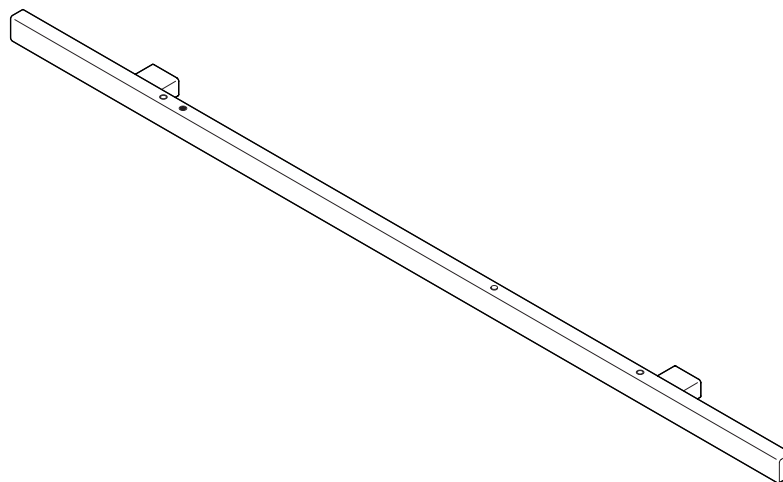

I-MODEL WALL MOUNTED 100 cm

PRODUCT: I-MODEL WALL MOUNTED, 100 cm

LEAD TIME: 8-10 weeks

WEIGHT: 3,3 kg (approximate value)

PACKAGE WEIGHT: 4,5 kg (approximate value)

CORD (OPTIONAL): 3m textile cord

DIMMER: Touch dimmer on the lamp as standard
Available external dimming : Triac / Dali / Casambi / 1-10V / PUSH DIM
Touch button not functional with external dimming

CERTIFICATION: CE (230V)

MATERIAL: Steel, Stainless steel, Corten steel, Brass, Copper

For more technical information, please see the installation manual.

TECHNICAL DETAILS:

240V / 120V (available with Switchex)
Illumination
LED
Wattage: 30 W
Light output: 2130 lm
Color temperature: 2700 K, 3000 K, 4000 K
CRI: 93+
LED life hours: 50,000

AVAILABLE MATERIALS AND FINISHES:

AVAILABLE CORDS (OPTIONAL):