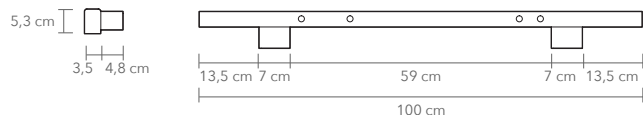

## I-MODEL WALL MOUNTED 100 cm

**PRODUCT:** I-MODEL WALL MOUNTED, 100 cm

**LEAD TIME:** 8-10 weeks

**WEIGHT:** 3,3 kg (approximate value)

**PACKAGE WEIGHT:** 4,5 kg (approximate value)

**CORD (OPTIONAL):** 3m textile cord