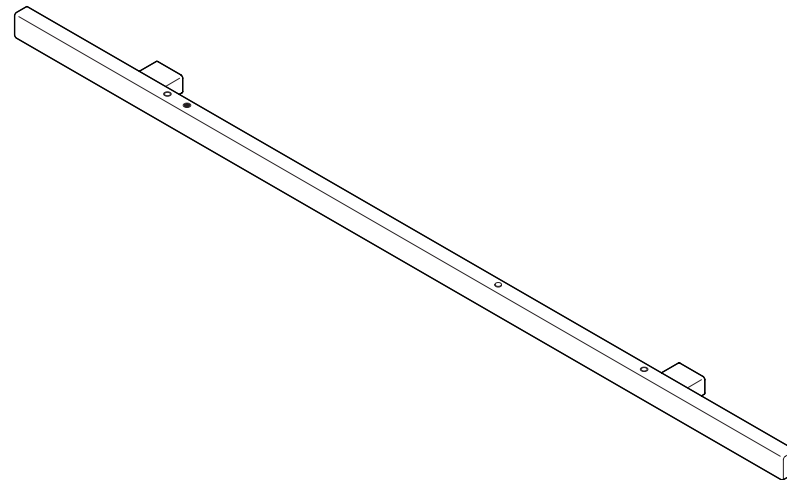

I-MODEL WALL MOUNTED 150 cm

PRODUCT: I-MODEL WALL MOUNTED, 150 cm

LEAD TIME: 8-10 weeks

WEIGHT: 5 kg (approximate value)

PACKAGE WEIGHT: 6 kg (approximate value)

CORD (OPTIONAL): 3m textile cord

DIMMER: Touch dimmer on the lamp as standard
Available external dimming : Triac / Dali / Casambi / 1-10V / PUSH DIM
Touch button not functional with external dimming

CERTIFICATION: CE (230V)

MATERIAL: Steel, Stainless steel, Corten steel, Brass, Copper

For more technical information, please see the installation manual.

AVAILABLE MATERIALS AND FINISHES:

TECHNICAL DETAILS:

240V / 120V (available with Switchex)
Illumination
LED
Wattage: 30 W
Light output: 2130 lm
Color temperature: 2700 K, 3000 K, 4000 K
CRI: 93+
LED life hours: 50,000

AVAILABLE CORDS (OPTIONAL):