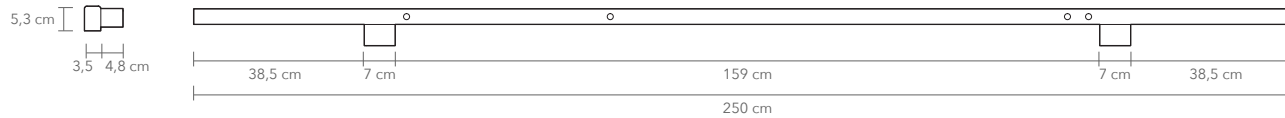

I-MODEL WALL MOUNTED 250 cm

PRODUCT: I-MODEL WALL MOUNTED, 250 cm

LEAD TIME: 8-10 weeks

WEIGHT: 7 kg (approximate value)

PACKAGE WEIGHT: 8,5 kg (approximate value)

CORD (OPTIONAL): 3m textile cord

DIMMER: Touch dimmer on the lamp as standard
Available external dimming : Triac / Dali / Casambi / 1-10V / PUSH DIM
Touch button not functional with external dimming

CERTIFICATION: CE (230V)

MATERIAL: Steel, Stainless steel, Corten steel, Brass, Copper

For more technical information, please see the installation manual.